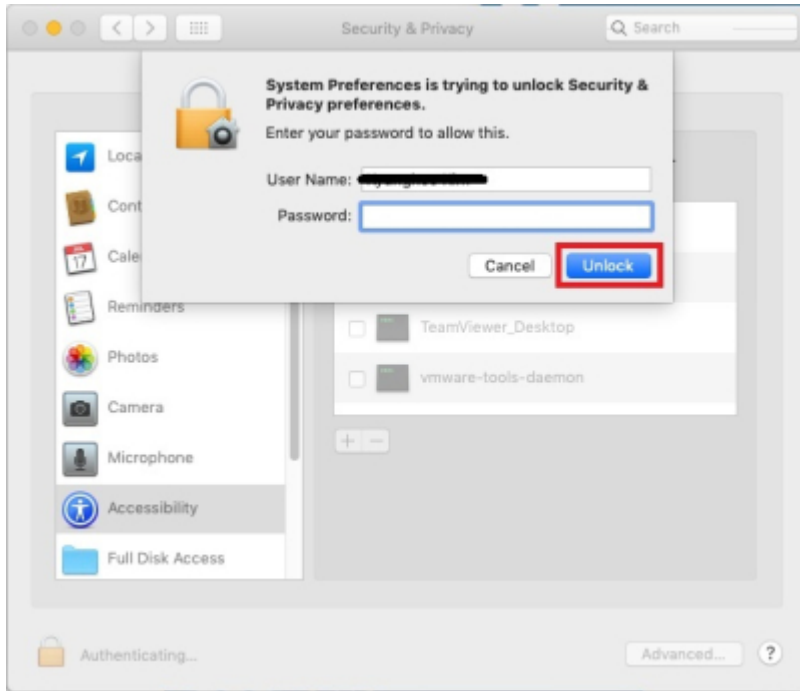

### TeamViewer QS

TeamViewer QS ID PW

- Mac OS
- TeamViewer

가

• , 가 , ' ,