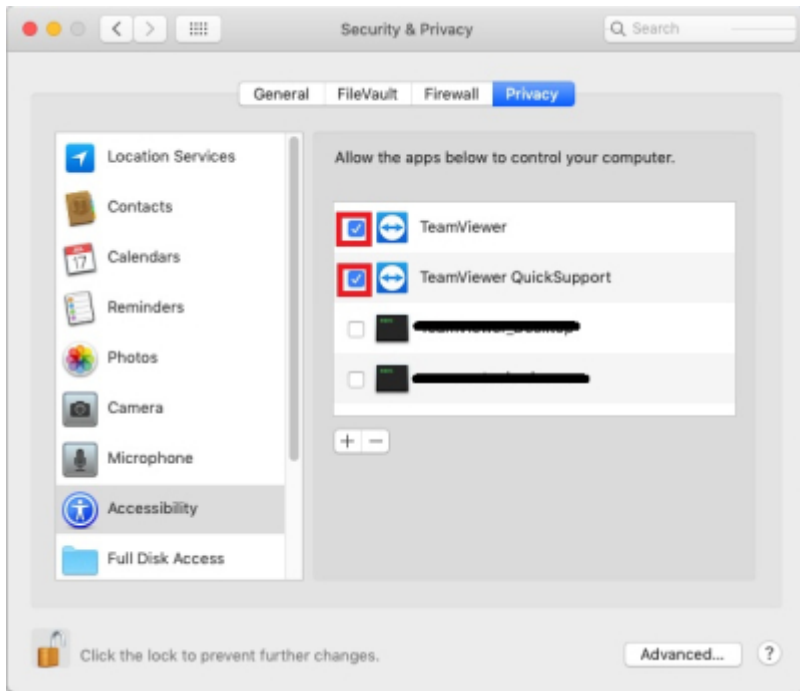

### TeamViewer QS

TeamViewer QS

- [TeamViewerQS for Mac](#)

### TeamViewer QS

TeamViewer QS ID PW

- Mac OS
- TeamViewer

가

• , 가 , ' ,