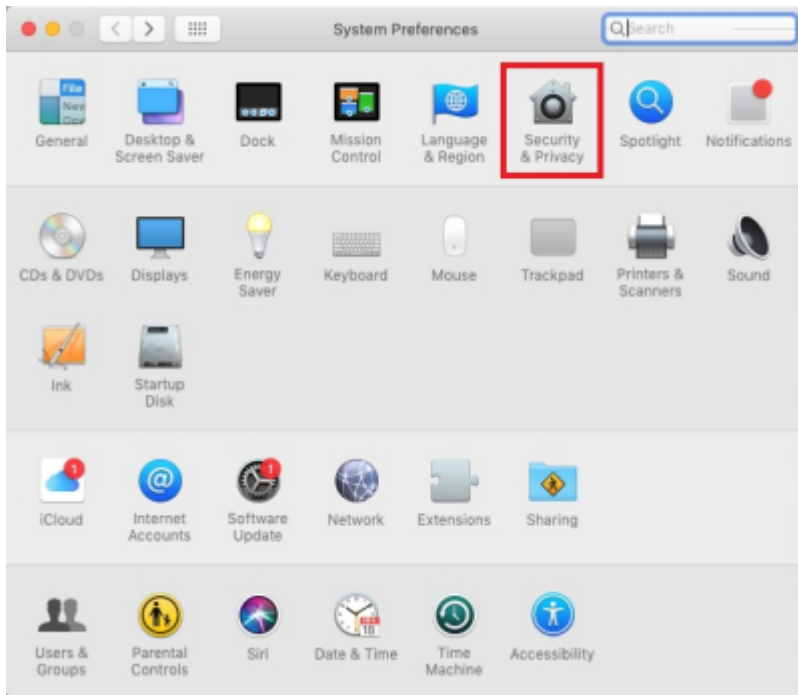

TeamViewer ID/PW

TeamViewer ID/PW

TeamViewer QS

- [TeamViewerQS for Windows](#)
- [TeamViewerQS for Mac](#)

From:
<https://www.wiki.sotm-audio.com/> - **SOTM docs**

Permanent link:
<https://www.wiki.sotm-audio.com/doku.php?id=ko:support_remote_session&rev=1561694722>

Last update: **2019/06/28 00:05**