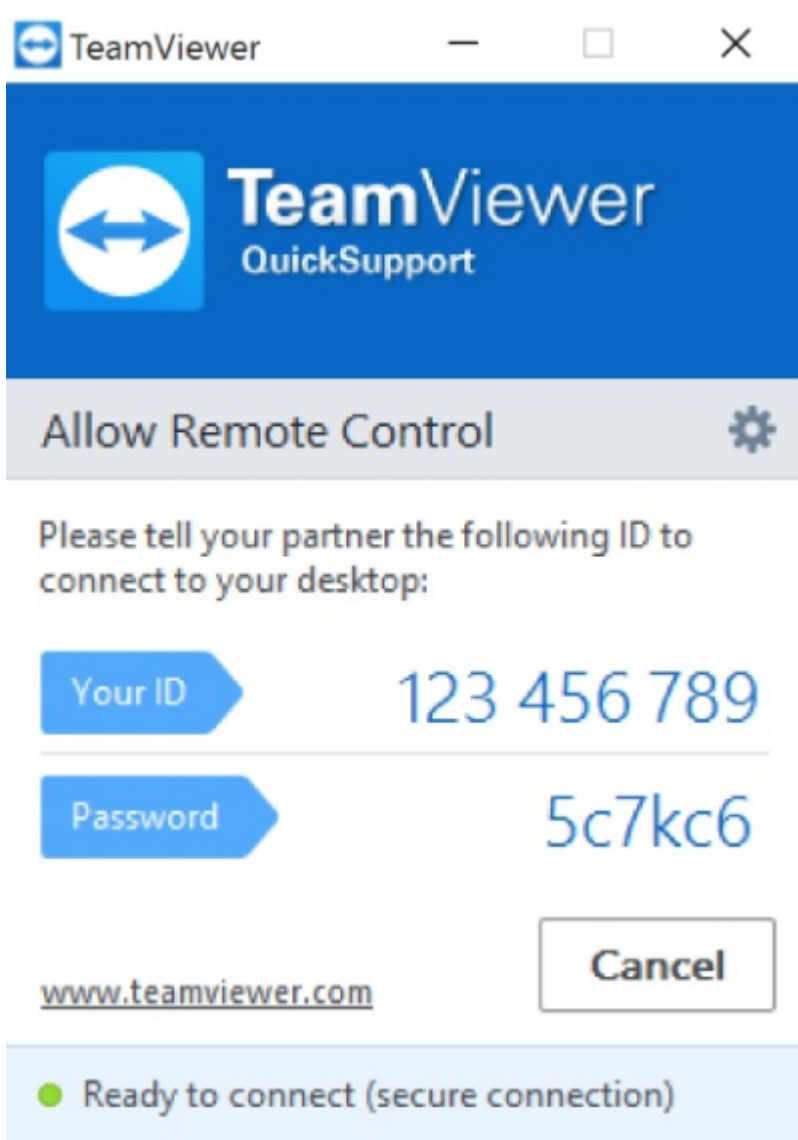

- SotM

Windows

TeamViewer QS

TeamViewer QS

- [TeamViewerQS for Windows](#)

TeamViewer QS

TeamViewer QS ID PW

TeamViewer ID/PW

TeamViewer ID/PW

Mac OS

TeamViewer QS

TeamViewer QS

- [TeamViewerQS for Mac](#)

TeamViewer QS

TeamViewer QS ID PW

- Mac OS
- TeamViewer