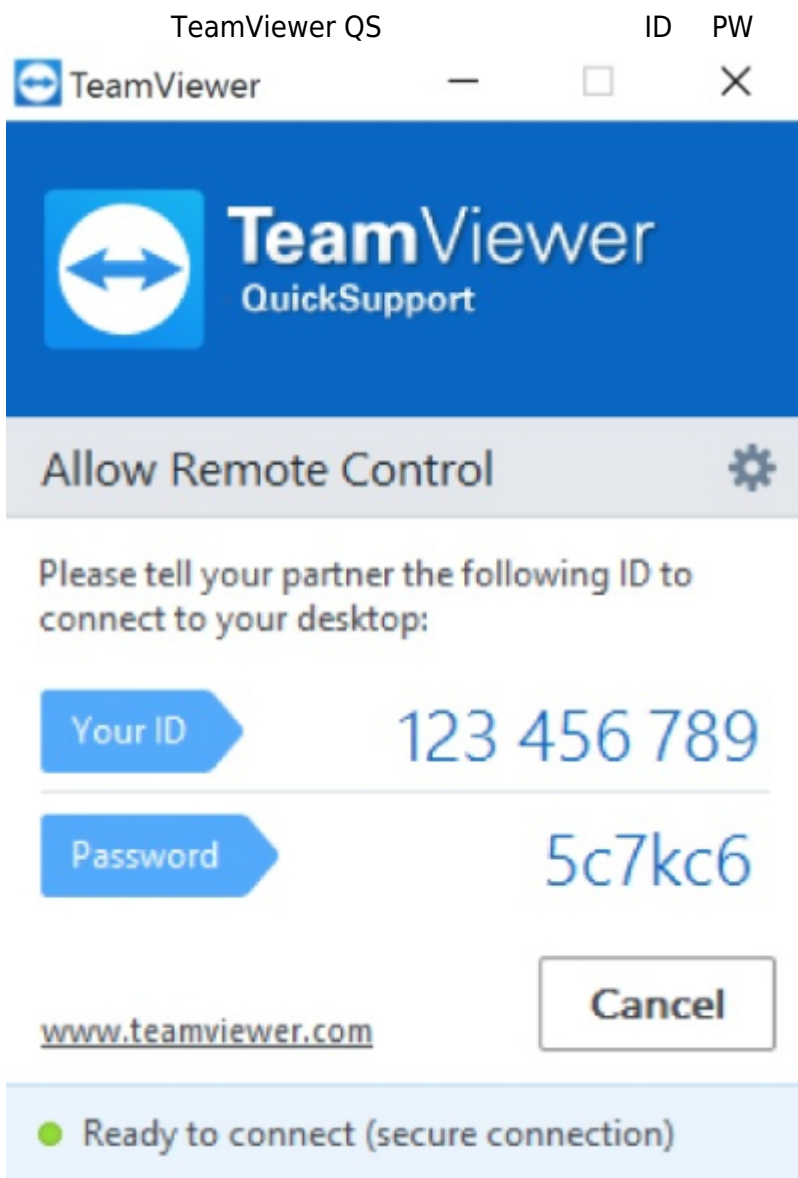

- SotM

TeamViewer QS

TeamViewer QS

- [TeamViewerQS for Windows](#)
- [TeamViewerQS for Mac](#)

TeamViewer QS

TeamViewer ID/PW

TeamViewer ID/PW

TeamViewer QS