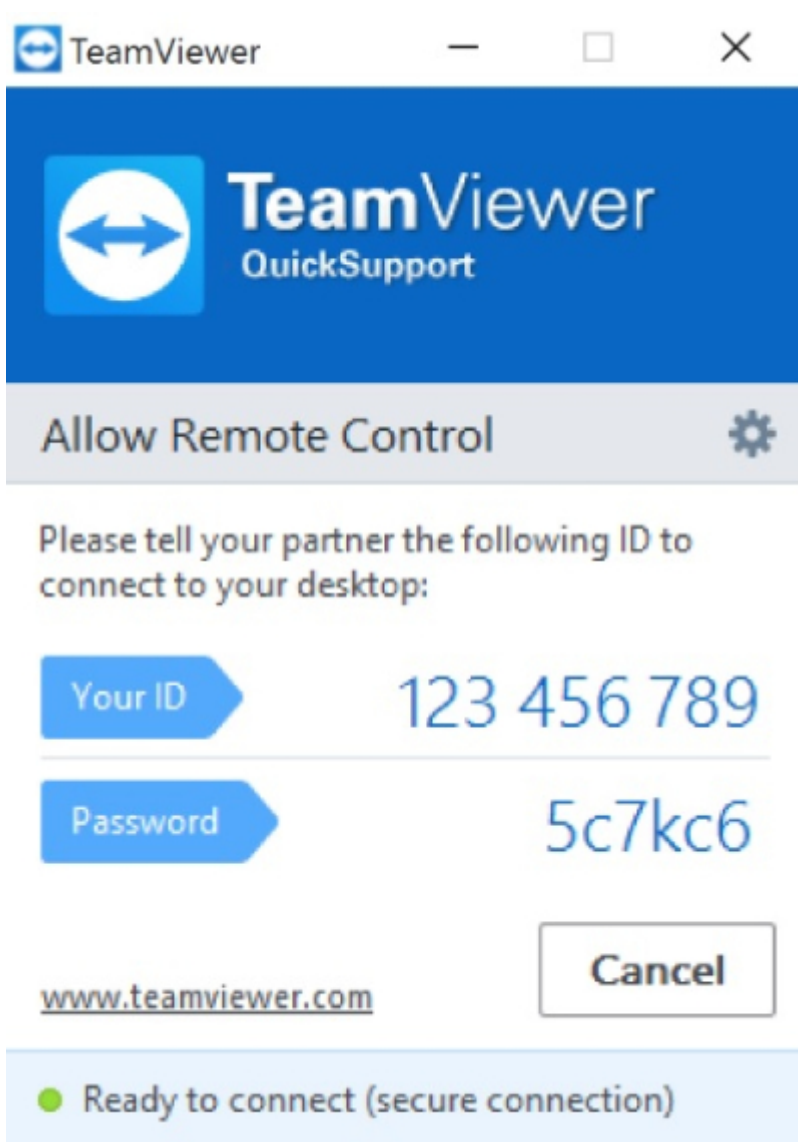

- SotM

TeamViewer QS

TeamViewer QS

- [TeamViewerQS for Windows](#)
- [TeamViewerQS for Mac](#)

TeamViewer QS

- TeamViewer QS ID PW

TeamViewer ID/PW

TeamViewer ID/PW