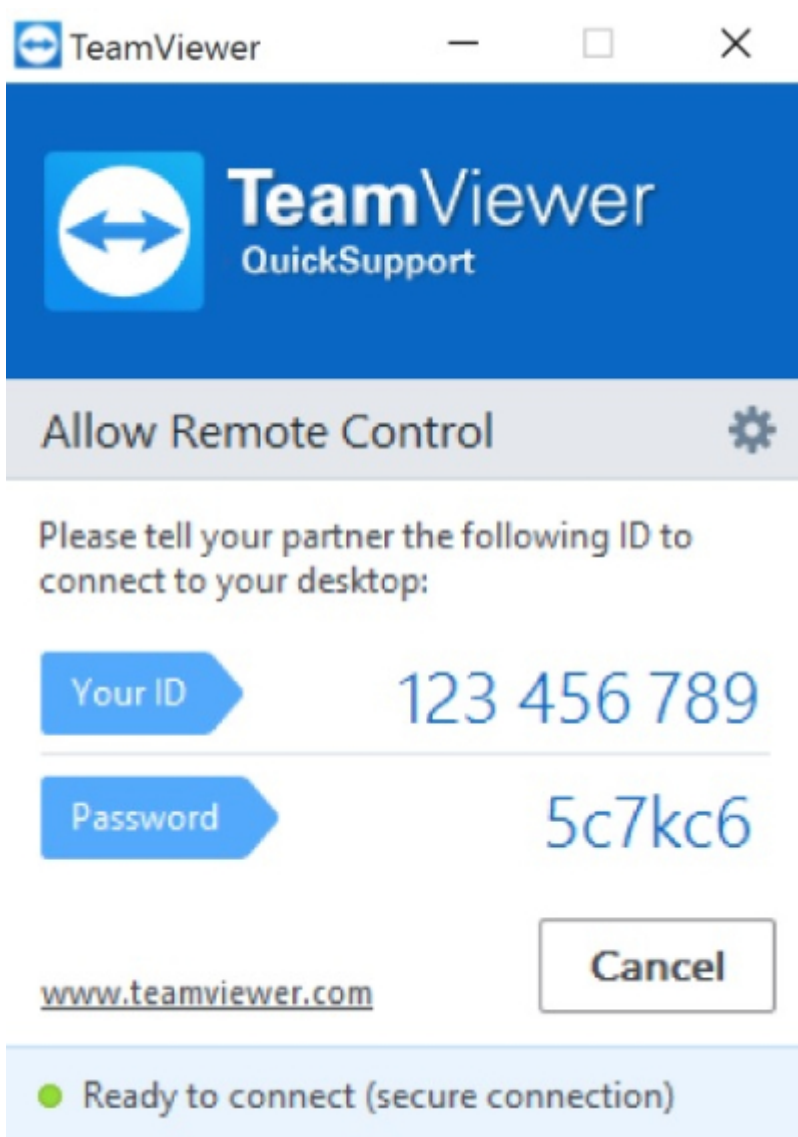

- SotM

Teamviewer QS

- Teamviewer QS

[TeamViewerQS for Windows](#) [TeamViewerQS for Mac](#)

Teamviewer QS

- Teamviewer QS ID PW

TeamViewer ID/PW

TeamViewer ID/PW