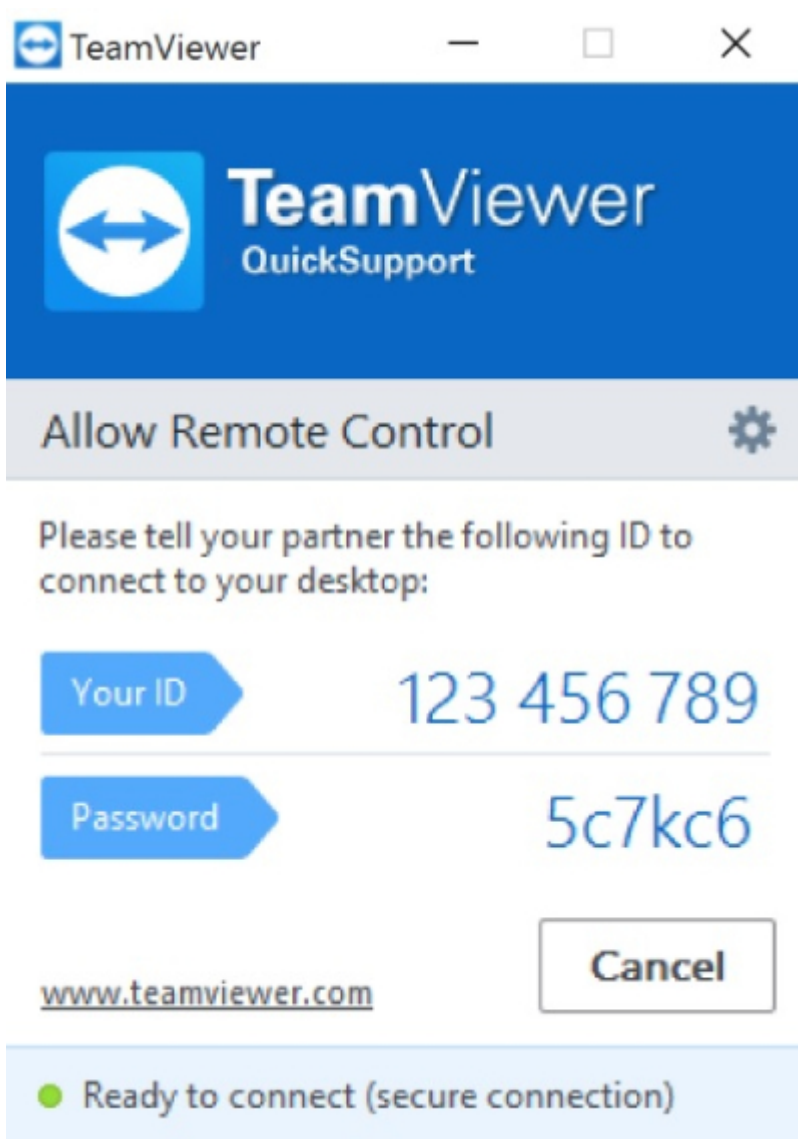

- SotM

Teamviewer QS

- Teamviewer QS

[TeamViewerQS for Windows](#) [TeamViewerQS for Mac](#)

Teamviewer QS

- Teamviewer QS ID PW

Teamviewer ID/PW

Teamviewer ID/PW