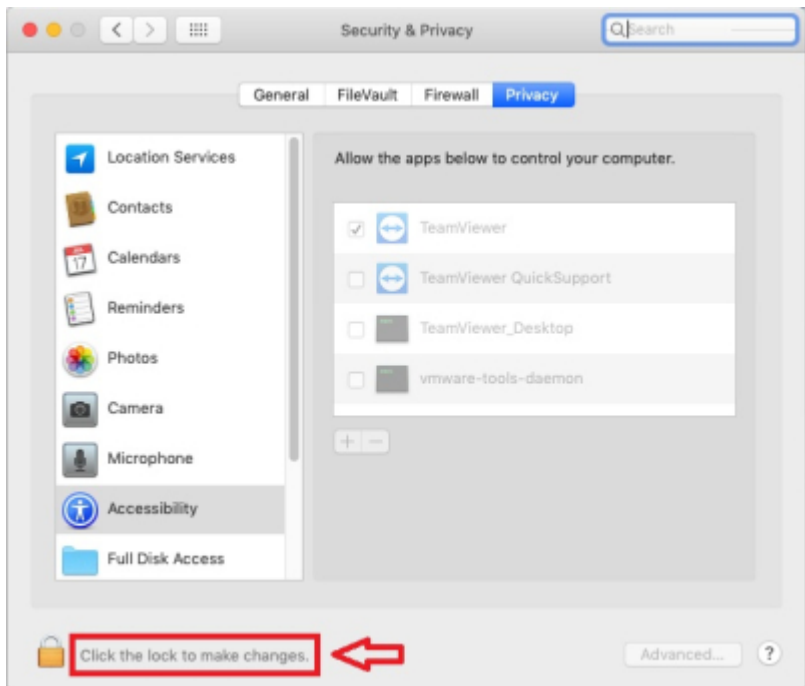

- Mac OS ,
- TeamViewer ,

가