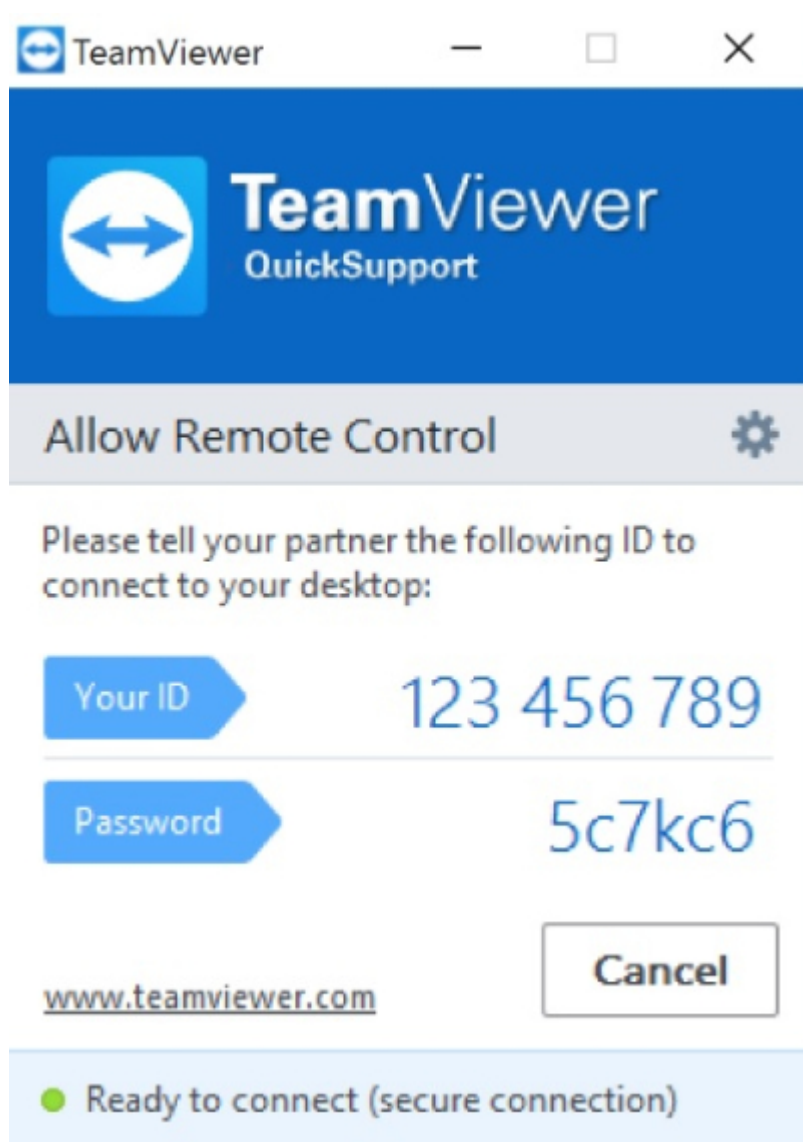

- SOTM

Windows

TeamViewer QS

TeamViewer QS

- [TeamViewerQS for Windows](#)

TeamViewer QS

TeamViewer QS ID PW

TeamViewer ID/PW

TeamViewer ID/PW

Mac OS

TeamViewer QS

TeamViewer QS

- [TeamViewerQS for Mac](#)

TeamViewer QS

TeamViewer QS ID PW

- Mac OS ,
- TeamViewer ,