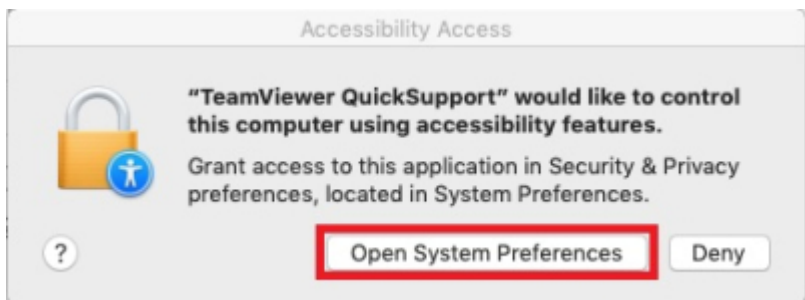

- Mac OS ,
- TeamViewer ,

가