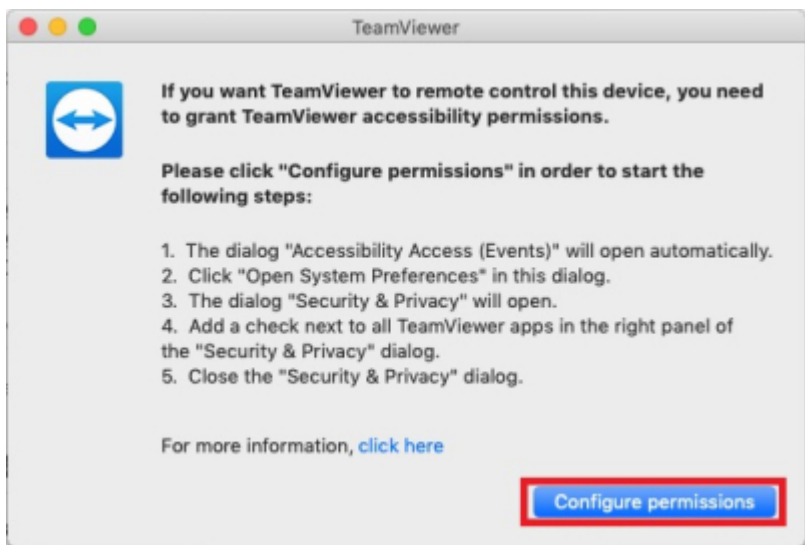

- Mac OS ,
- TeamViewer ,

가