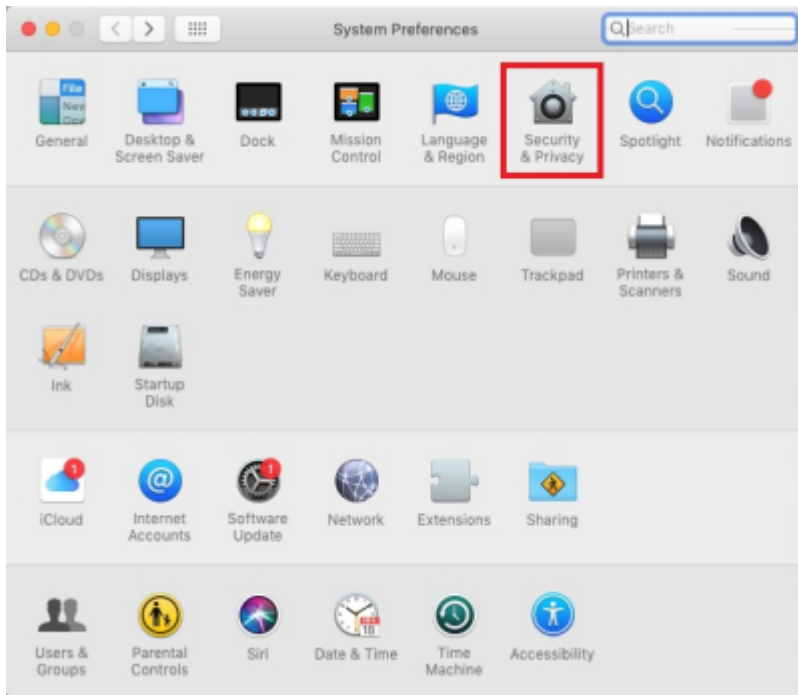

TeamViewer ID/PW

TeamViewer ID/PW

TeamViewer QS

- [TeamViewerQS for Windows](#)
- [TeamViewerQS for Mac](#)

From:

<https://docs.sotm-audio.com/> - **SOTM docs**

Permanent link:

<https://docs.sotm-audio.com/doku.php?id=ko:support_remote_session>

Last update: **2019/07/22 01:38**