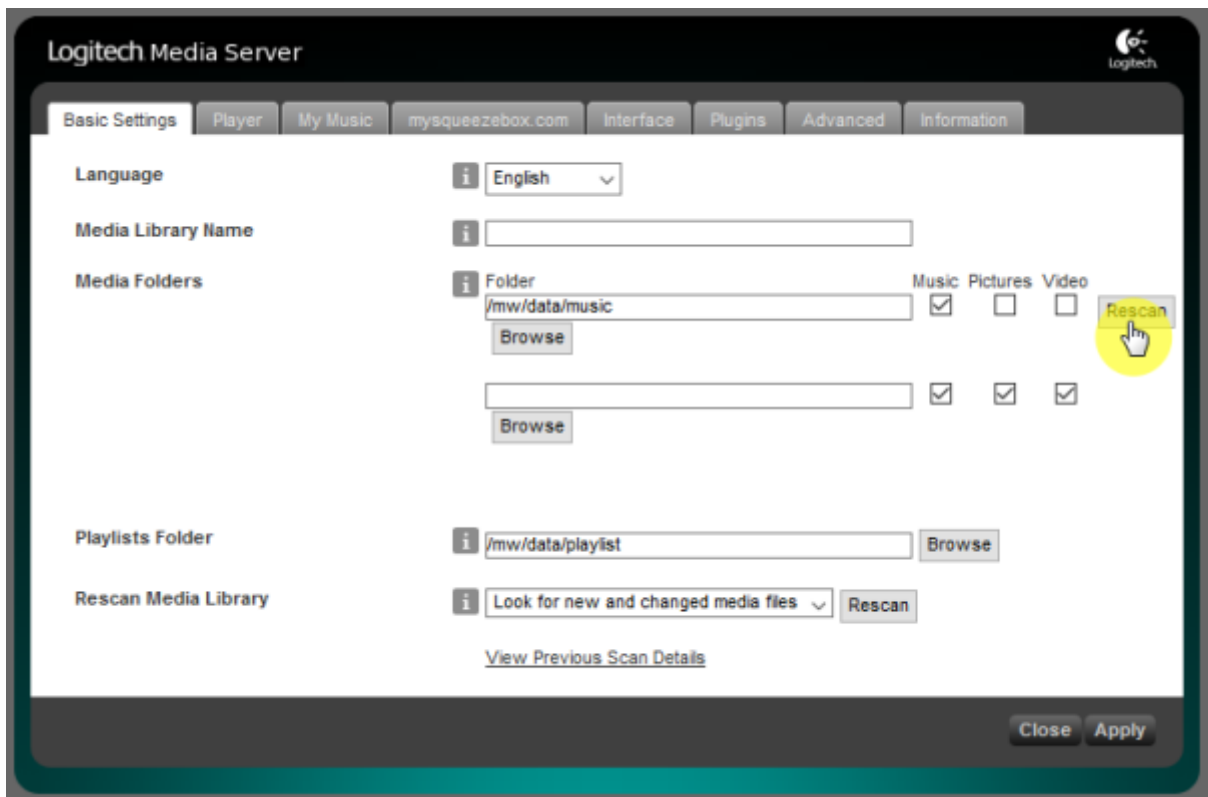

Basic Settings "Rescan"

"Scanning - View Progress"