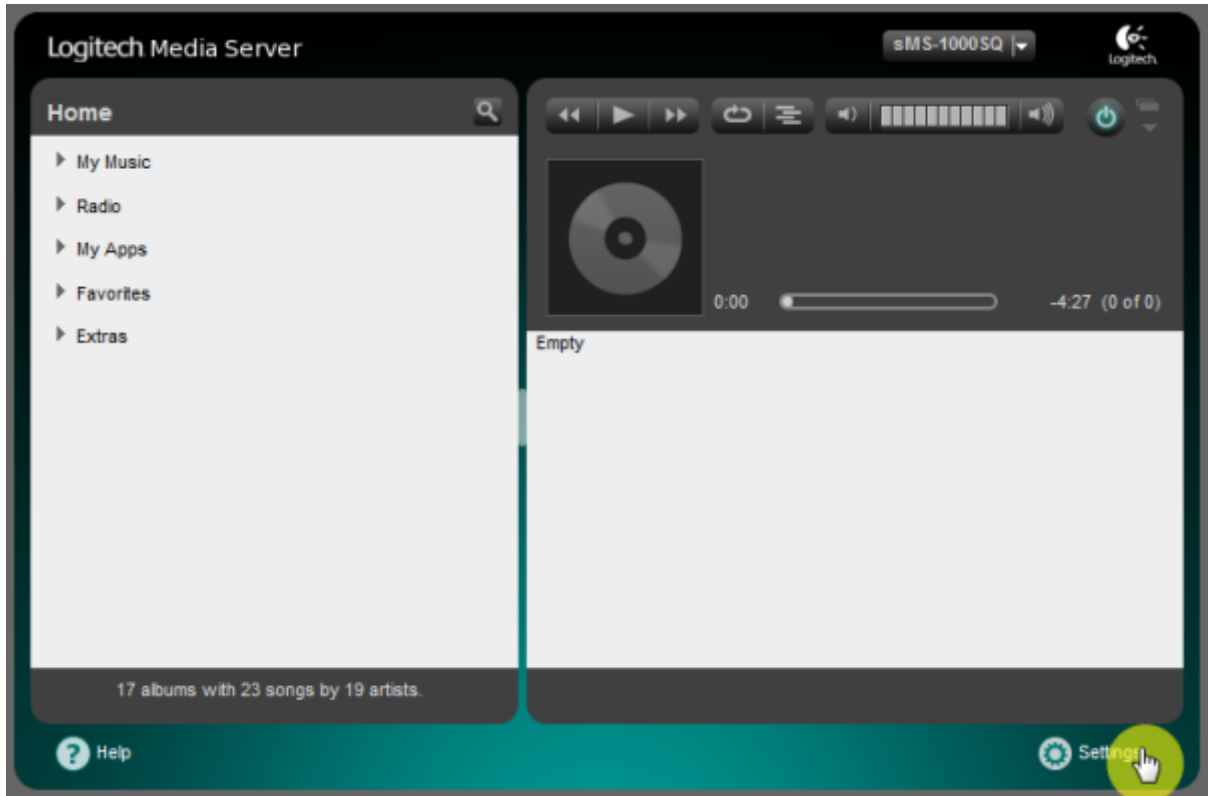

Settings

Basic Settings "Rescan"

"Scanning - View Progress"