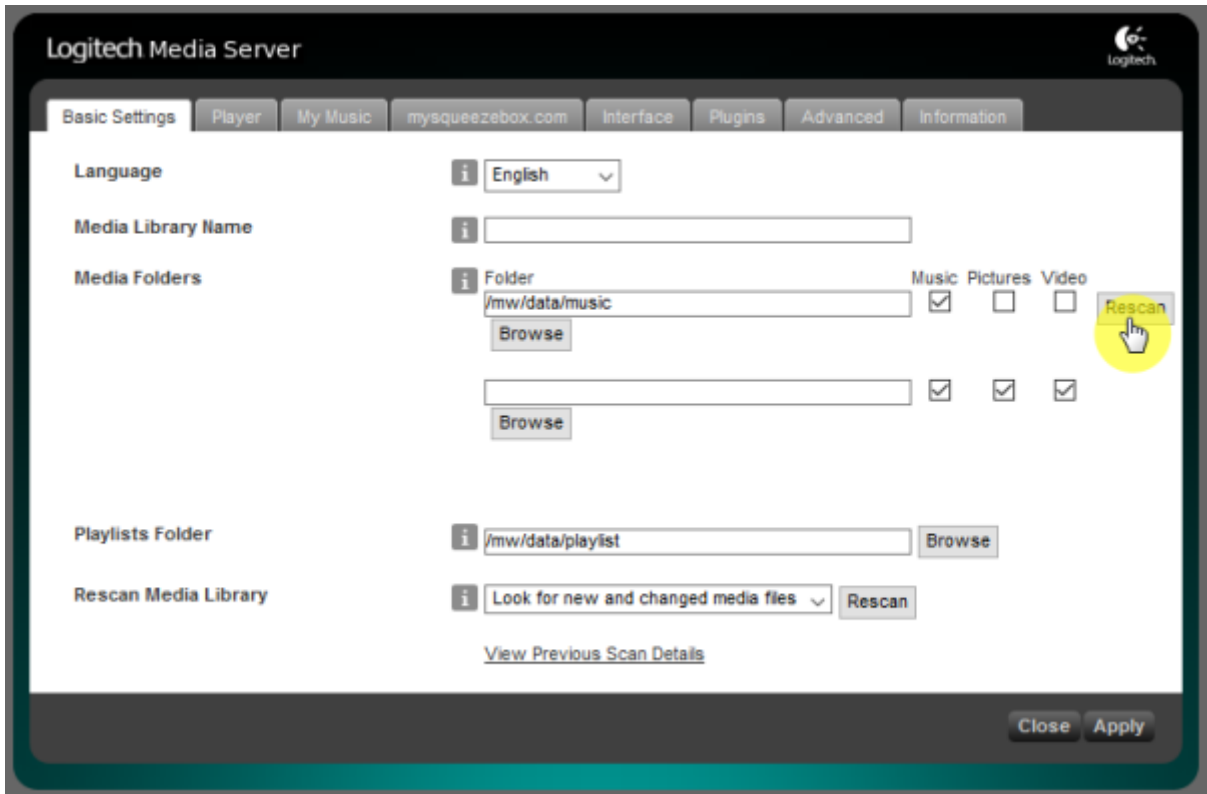

LMS

rescan

Settings

Basic Settings

“Rescan”

“Scanning - View Progress”

Quboz, TIDAL

ickStream

- http://wiki.ickstream.com/index.php/Open_Beta_Squeezebox_Installation

ickStream 가 , LMS > Settings > Advanced > ickStream

ickStream

ickStream

Logitech Media Server

Basic Settings | Player | My Music | mysqueezebox.com | Interface | Plugins | **Advanced** | Information