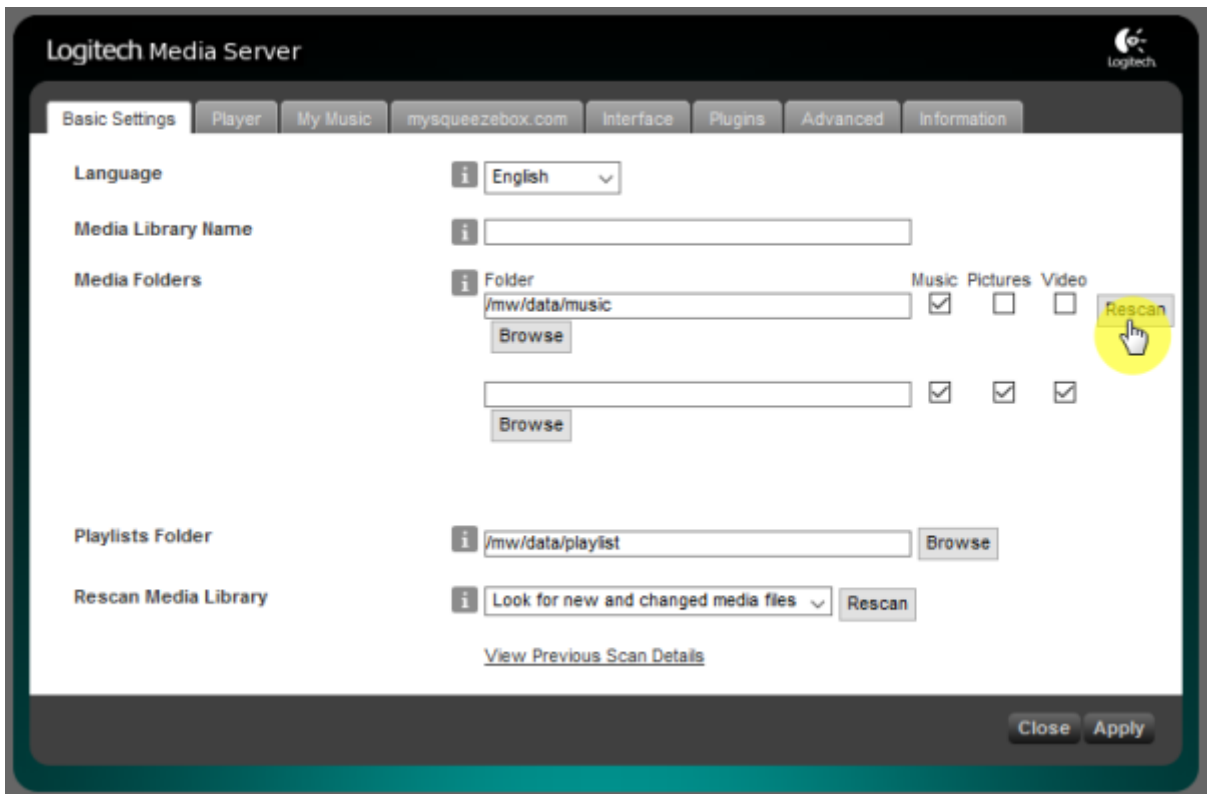

"Scanning - View Progress"