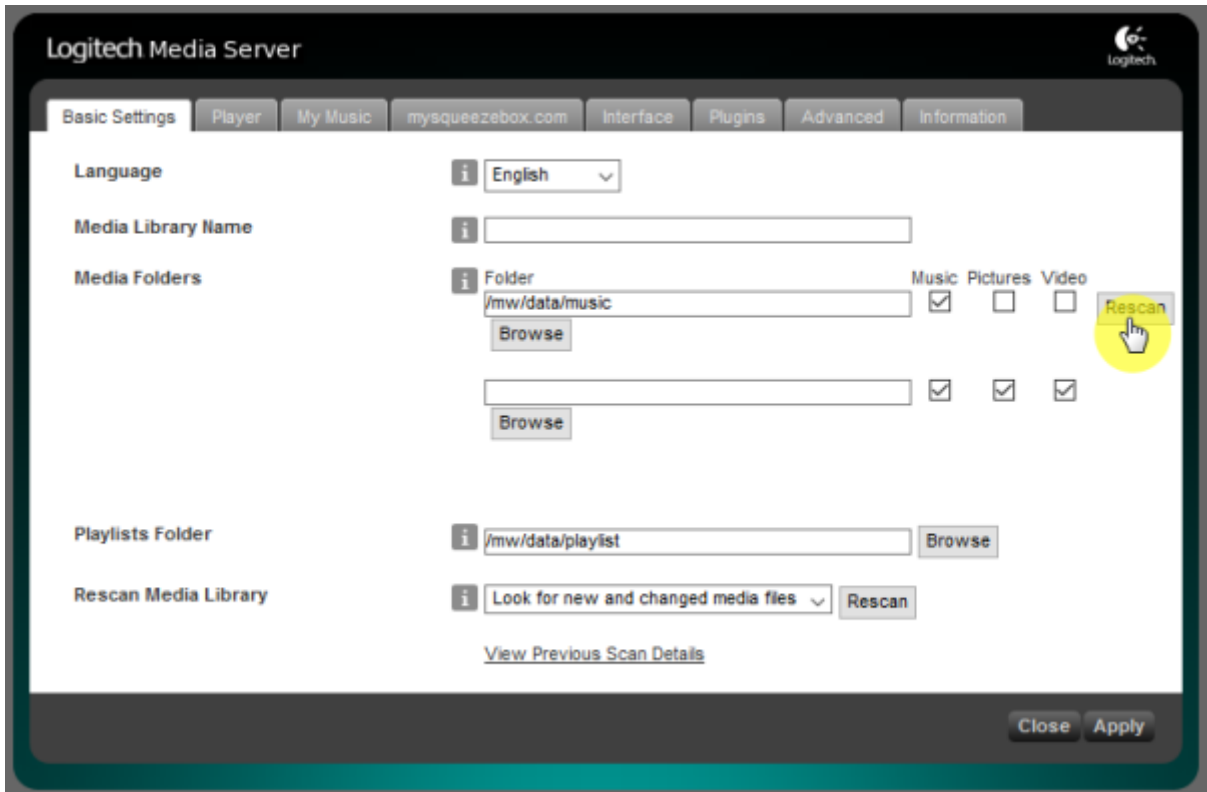

### Settings

Basic Settings

“Rescan”

“Scanning - View Progress”

Quboz, TIDAL

ickStream

- [http://wiki.ickstream.com/index.php/Open\\_Beta\\_Squeezebox\\_Installation](http://wiki.ickstream.com/index.php/Open_Beta_Squeezebox_Installation)