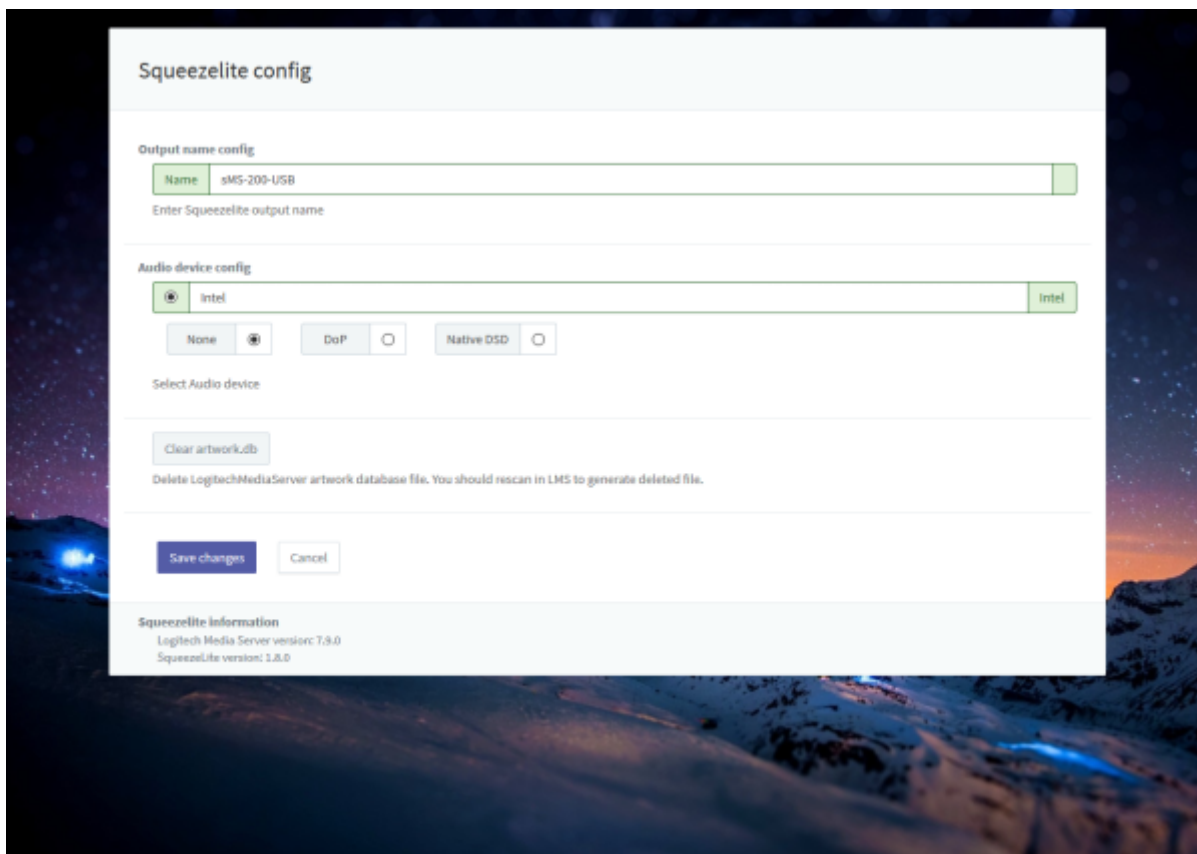

Squeezelite / Logitech Media Server

Squeezelite Logitech Media Server(LMS)

Tidal, Qobuz, internet radio

Logitech Media Server

, LMS

- **Name:** LMS
- **Audio device config:** USB DAC
- **None:** PCM
- **DoP:** DSD DoP
- **Native DSD:** Native DSD 가 DAC Native DSD
- **Clear artwork.db:** LMS LMS rescan

ickStream

ickStream

The screenshot shows the Logitech Media Server web interface. At the top, there are navigation tabs: Basic Settings, Player, My Music, mysqueezebox.com, Interface, Plugins, Advanced, and Information. The 'Advanced' tab is selected, and a sub-tab for 'ickStream' is active. Below the navigation, a message states 'Changes have been saved.' The settings are as follows: