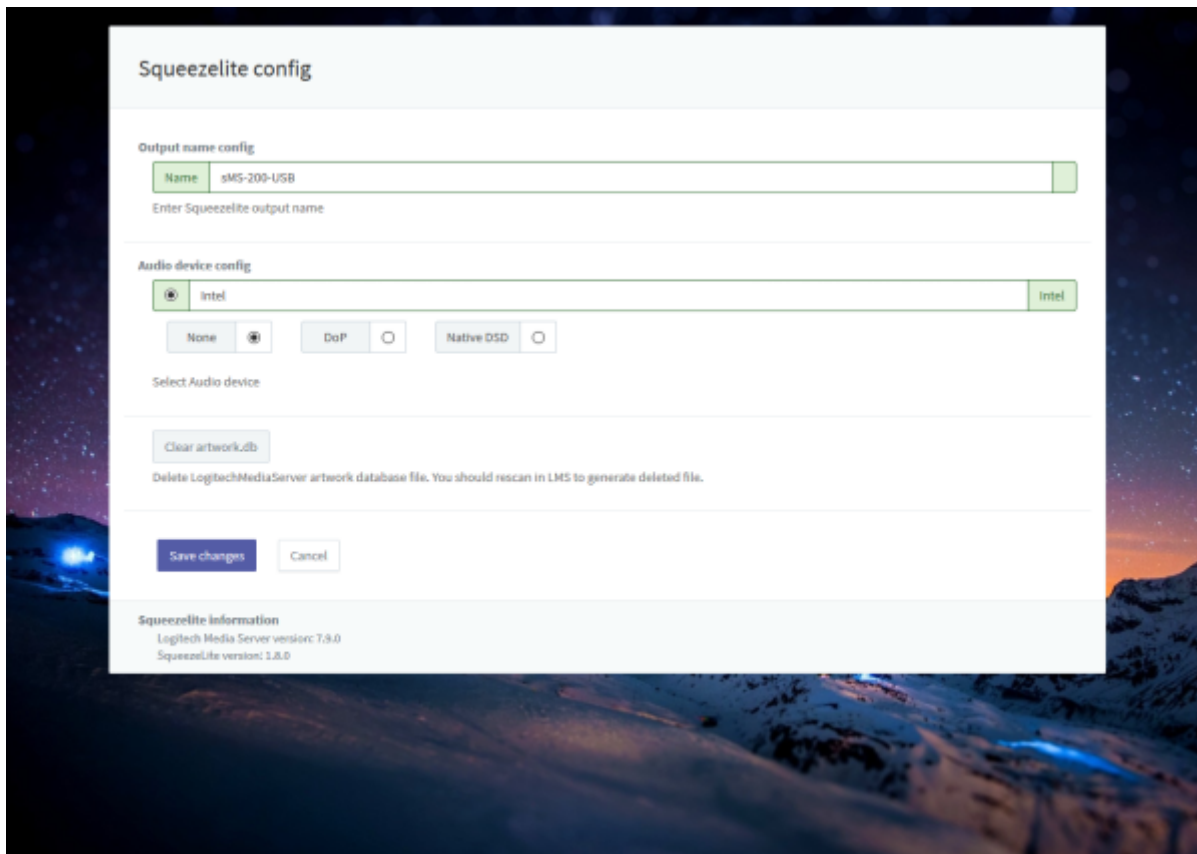

Squeezelite / Logitech Media Server

Squeezelite Logitech Media Server(LMS)

Tidal, Qobuz, internet radio

Logitech Media Server

, LMS

- **Name:** LMS
- **Audio device config:** USB DAC
- **None:** PCM
- **DoP:** DSD DoP
- **Native DSD:** Native DSD 가 DAC Native DSD
- **Clear artwork.db:** LMS LMS rescan