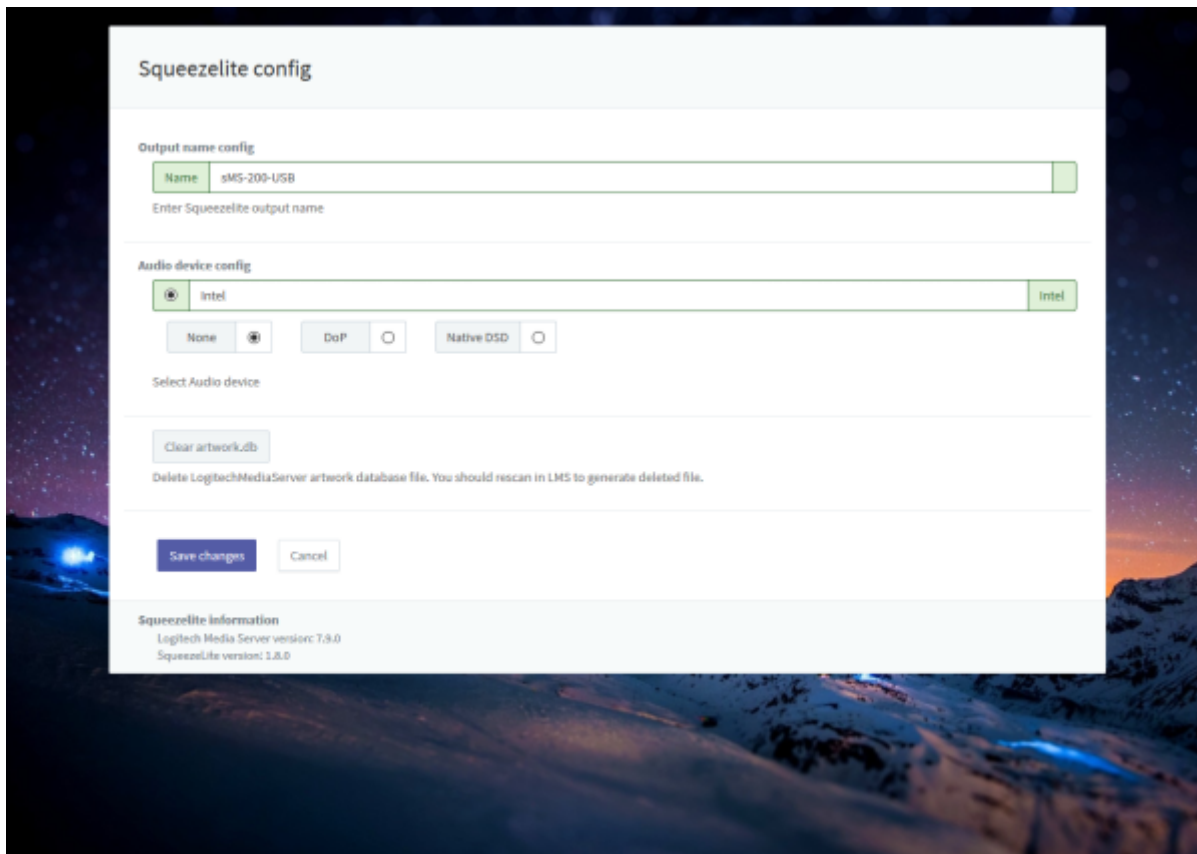

Squeezelite / Logitech Media Server

Squeezelite Logitech Media Server(LMS)

Tidal, Qobuz, internet radio

Logitech Media Server

, , LMS ,

- **Name:** LMS
- **Audio device config:** USB DAC
- **None:** PCM
- **DoP:** DSD DoP
- **Native DSD:** Native DSD 가 DAC Native DSD
- **Clear artwork.db:** LMS LMS rescan

ickStream

ickStream

The screenshot shows the Logitech Media Server web interface. At the top, there is a navigation bar with tabs: Basic Settings, Player, My Music, mysqueezebox.com, Interface, Plugins, Advanced, and Information. Below the navigation bar, a dropdown menu is set to 'ickStream'. The main content area displays a message: 'Changes have been saved.' Below this, several settings are listed: