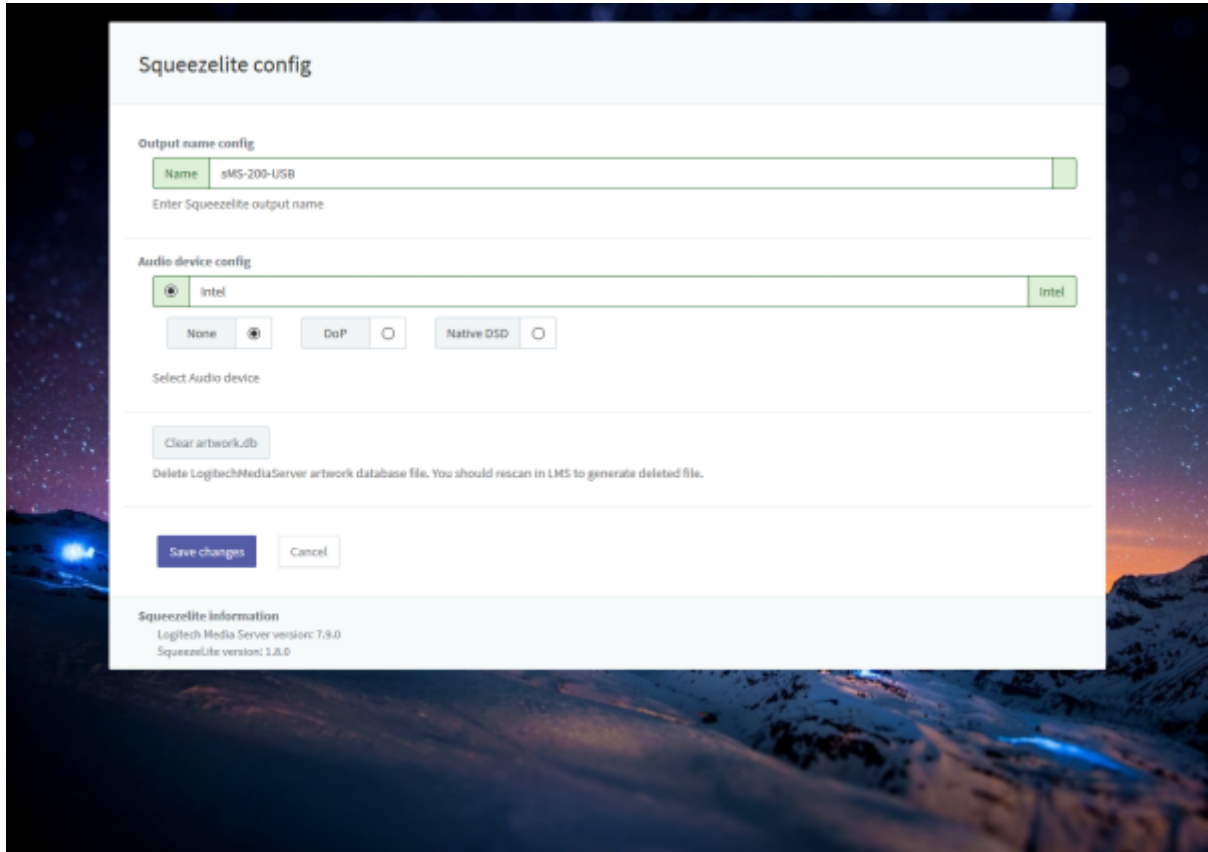

Squeezelite / Logitech Media Server

Squeezelite Logitech Media Server(LMS)

Tidal, Qobuz, internet radio

Logitech Media Server

, , LMS ,

- **Name:** LMS
- **Audio device config:** USB DAC
- **None:** PCM
- **DoP:** DSD DoP
- **Native DSD:** Native DSD 가 DAC Native DSD
- **Clear artwork.db:** LMS LMS rescan