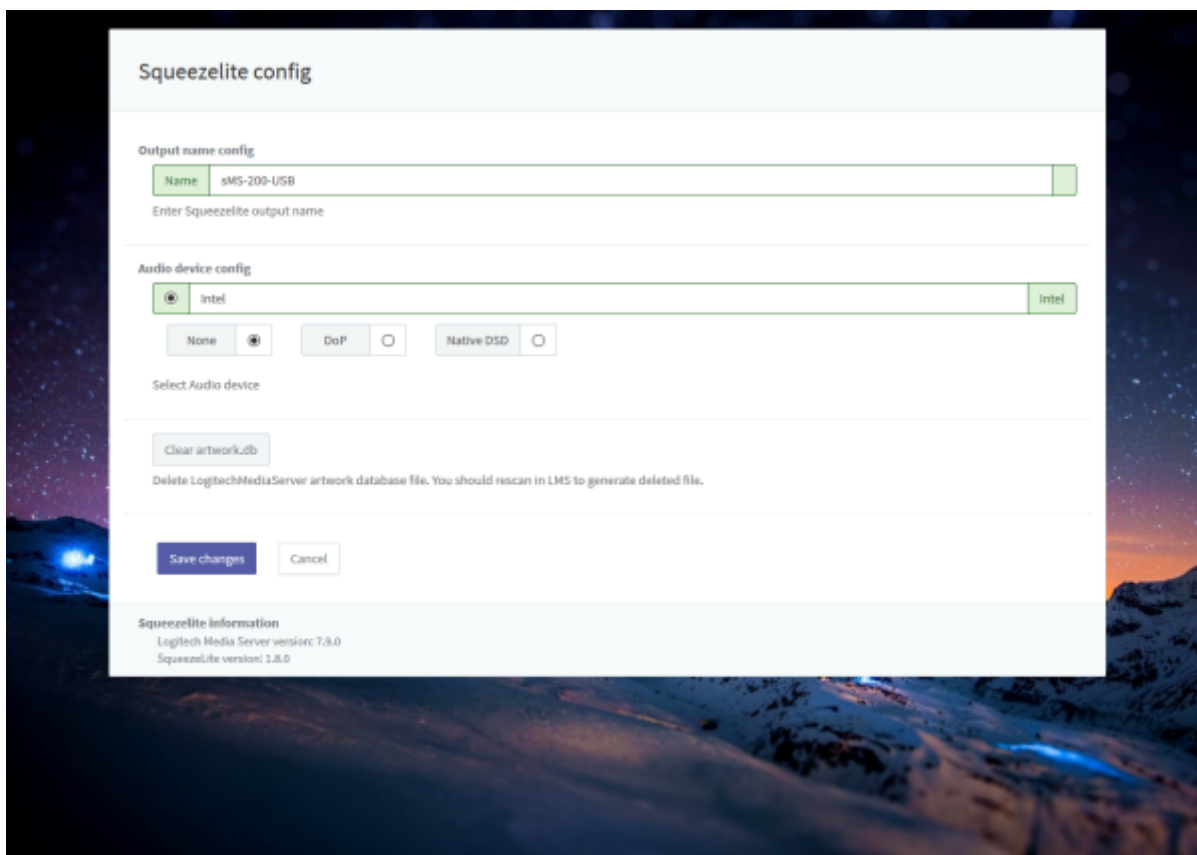

Squeezelite Logitech Media Server(LMS)

Tidal, Qobuz, internet radio

Logitech Media Server

, LMS

- **Name:** LMS
- **Audio device config:** USB DAC
- **None:** PCM
- **DoP:** DSD DoP
- **Native DSD:** Native DSD 가 DAC Native DSD
- **Clear artwork.db:** LMS LMS rescan