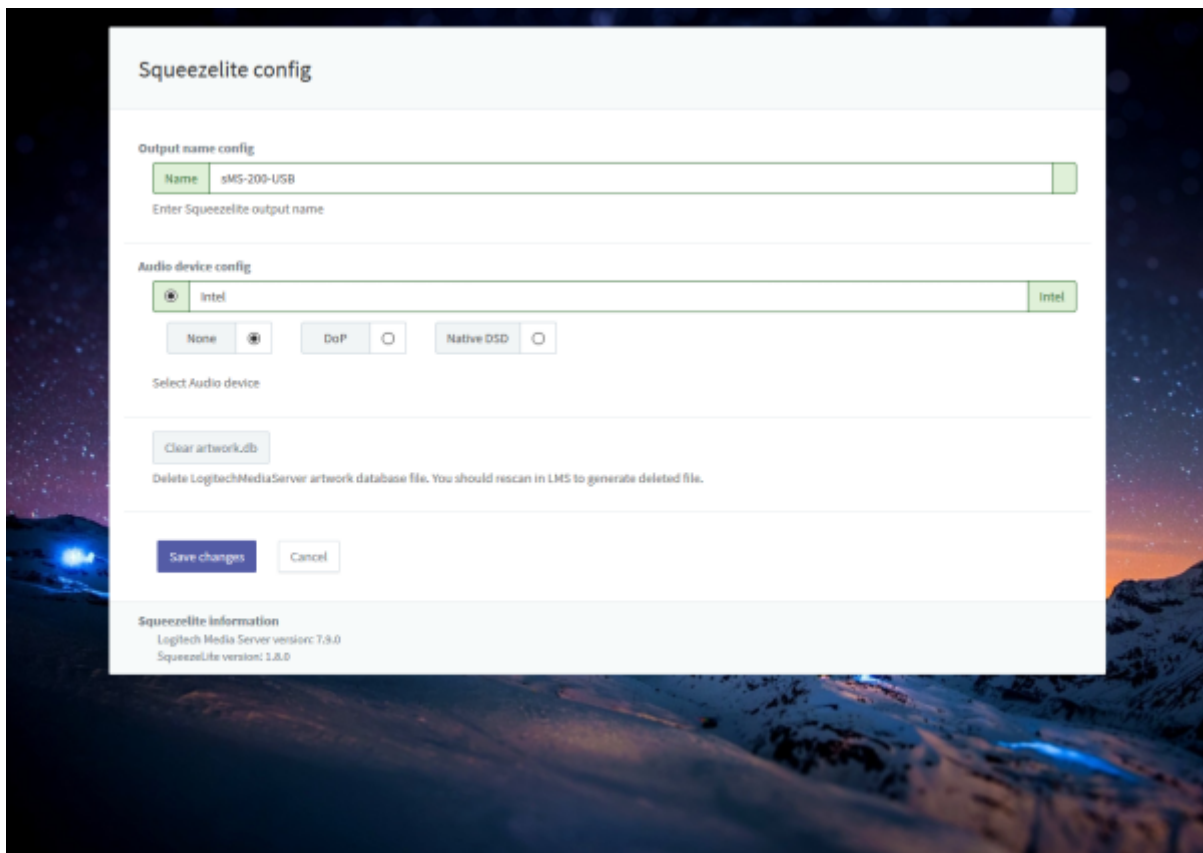

### Squeezelite Logitech Media Server(LMS)

Tidal, Qobuz, internet radio

Logitech Media Server

, LMS

- **Name:** LMS
- **Audio device config:** USB DAC
- **None:** PCM
- **DoP:** DSD DoP
- **Native DSD:** Native DSD 가 DAC Native DSD
- **Clear artwork.db:** LMS LMS rescan

Quboz, TIDAL

ickStream

- [http://wiki.ickstream.com/index.php/Open\\_Beta\\_Squeezebox\\_Installation](http://wiki.ickstream.com/index.php/Open_Beta_Squeezebox_Installation)

How to install and set Spotify plugin in LMS; Spotify premium account required.