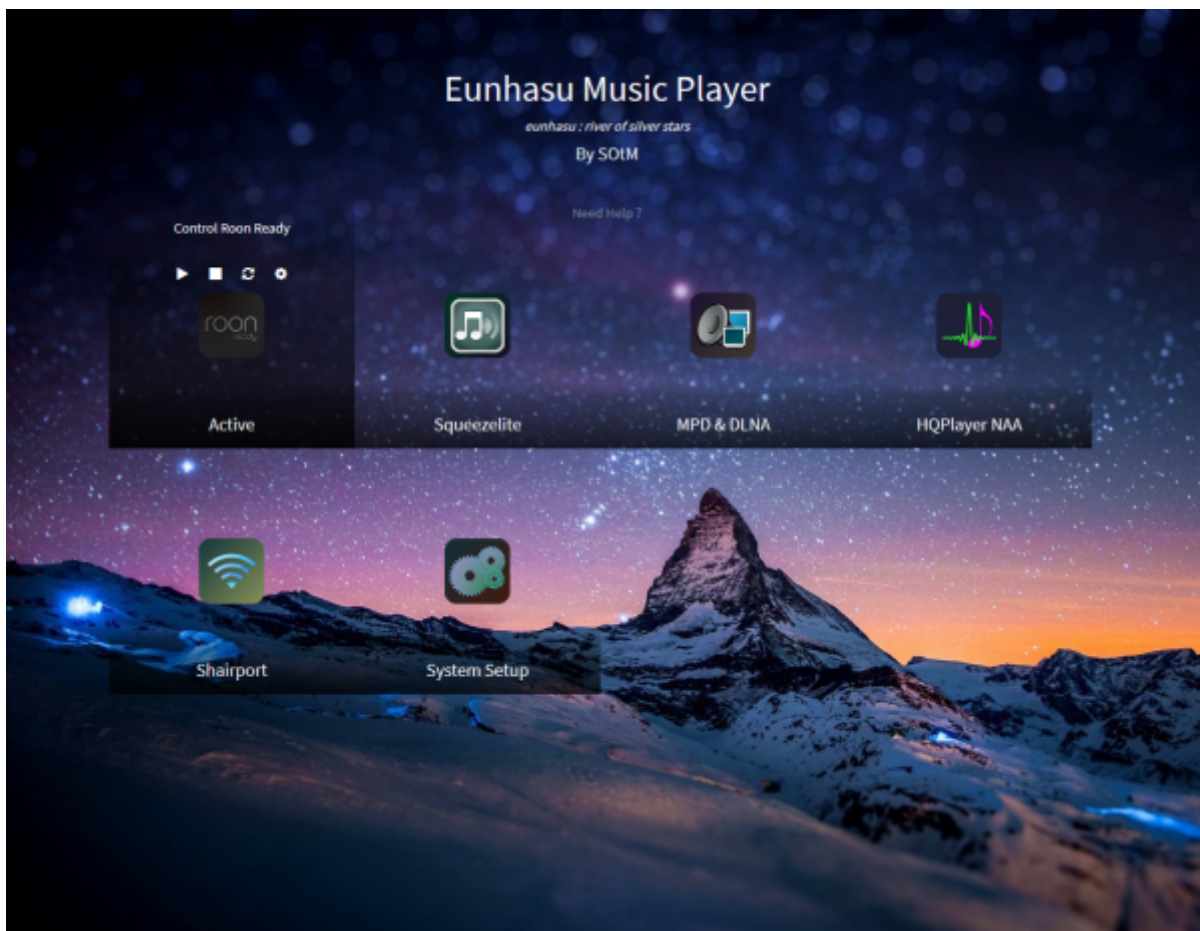

Roon Ready

▶
Roon Ready
'Active'

Roon Ready
'Roon Ready'

. Roon Ready가
Roon Ready가

Roon Ready

■ Roon Ready

Roon Ready

↻ Roon Ready

Roon Ready

⚙ Roon Ready