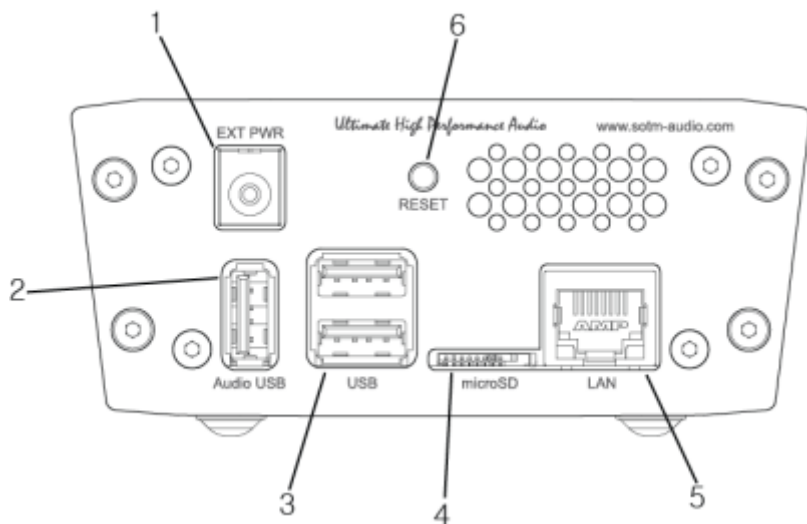

- : USB : USB
- USB 2.0 : USB
- microSD : OS가 microSD 가
- LAN : 가
- Reset : microSD

1. sMS-200
2. 5cm
1. USB SMS-200 USB USB