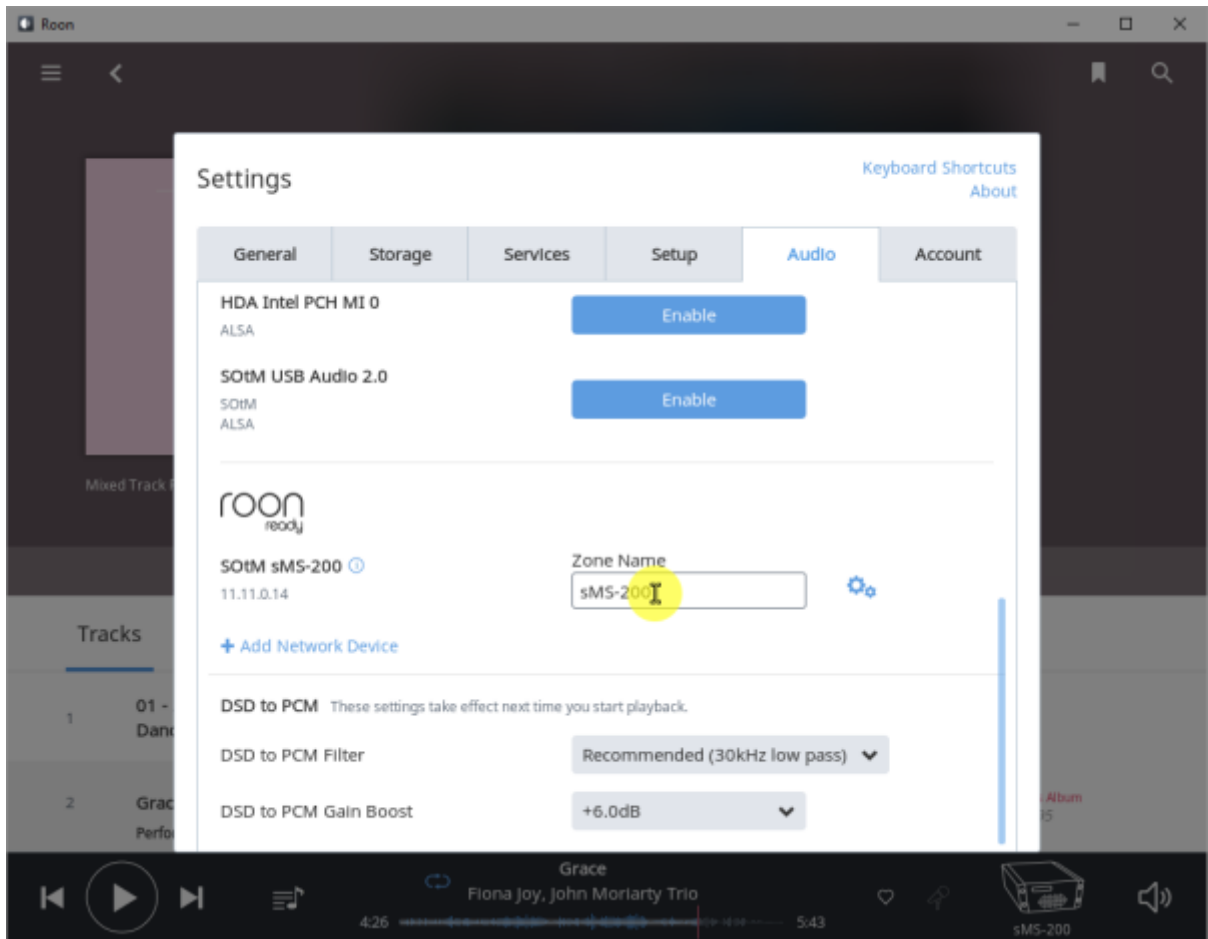

sMS-200 Audio zone