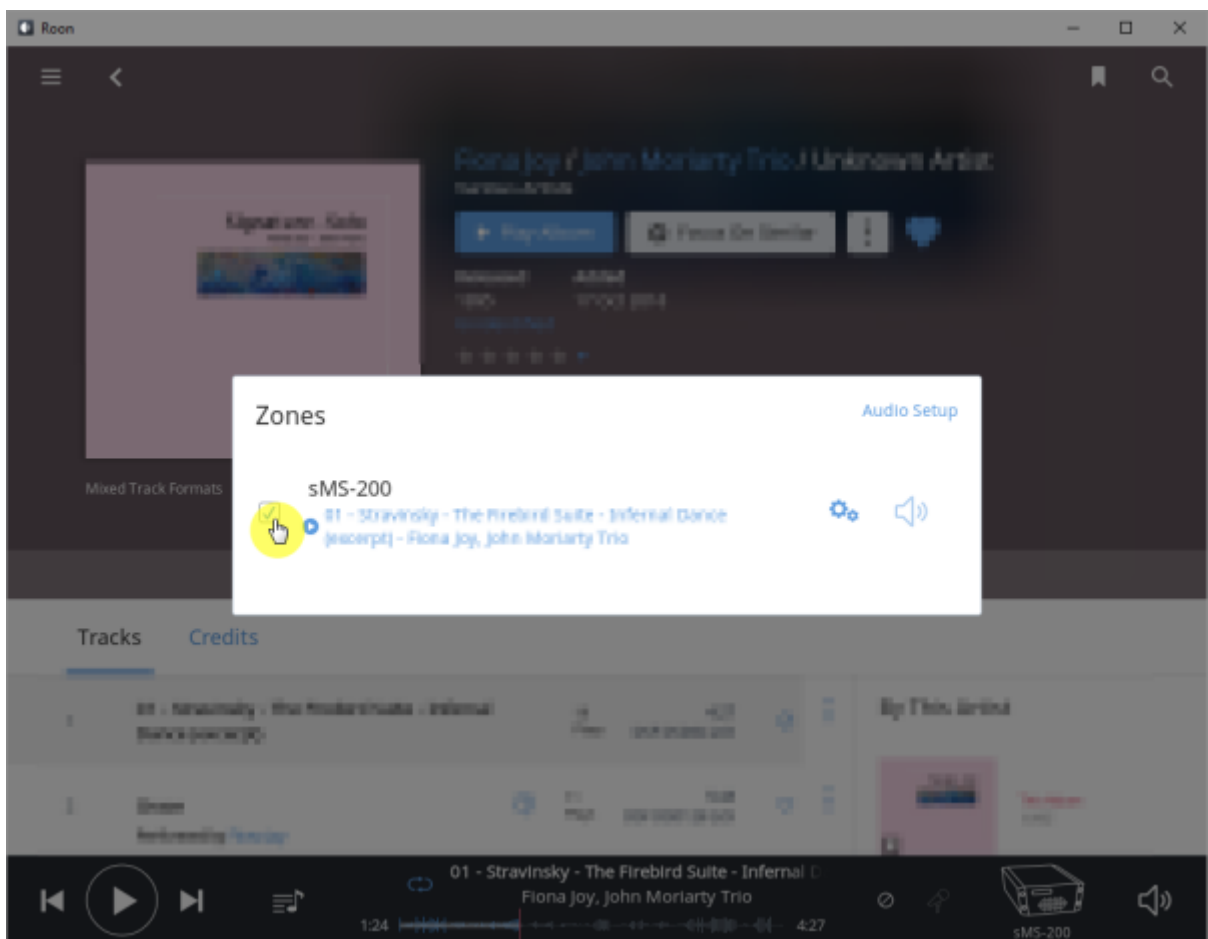

- Resync delay: 0.1 ~ 0.5 가 0.01

Roon Ready

Remote Roon Server Roon Ready 'Active' Roon
 Settings > Audio Roon Ready SMS-200

sMS-200 Audio zone

Roon Server

Roon Server Roon Core Roon Output Roon Remote [Roonlabs](#)