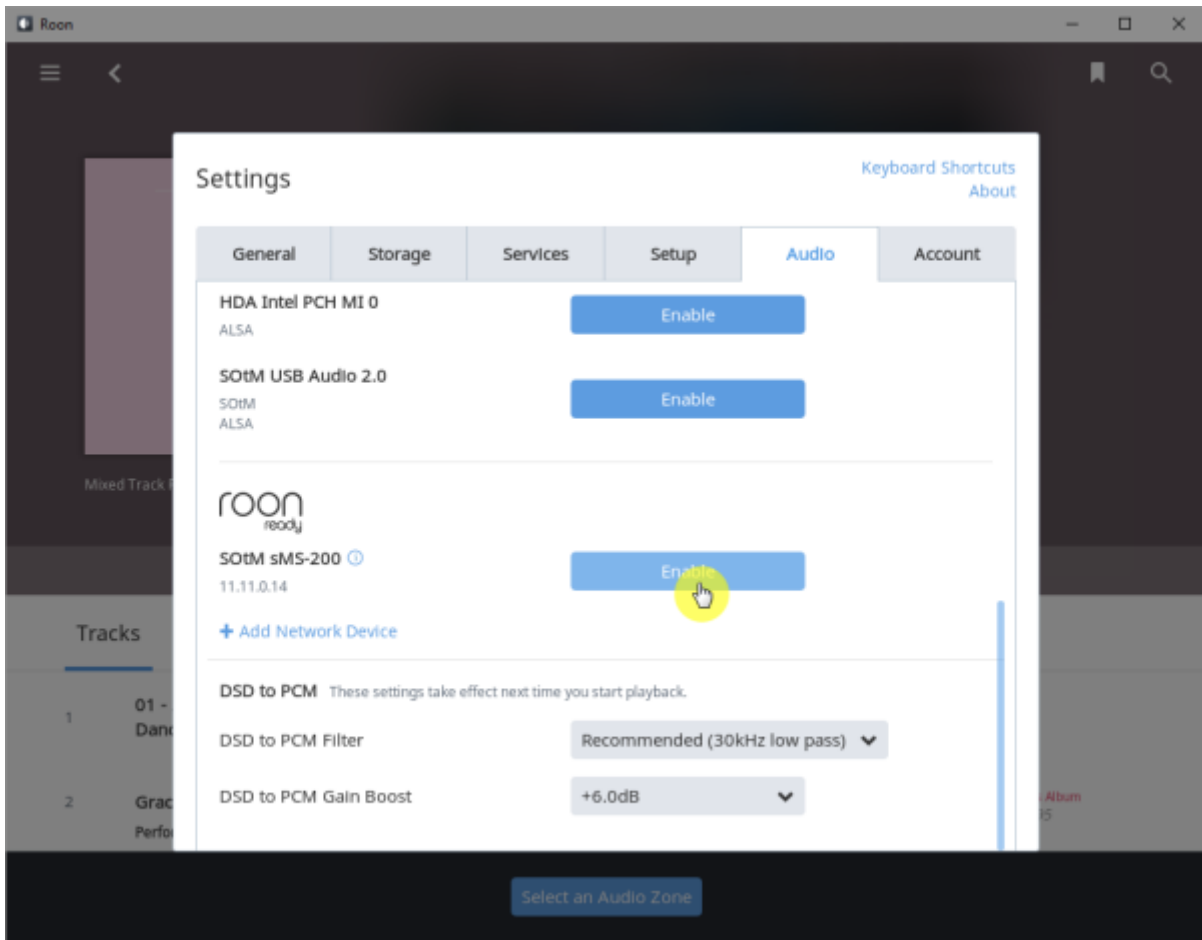

RoonBridge

. hqplayer_ana

Roon Ready config

- **Audio device config:** USB DAC
- **Volume mode:** Fixed, Software, Device Controls
- **DSD mode:** DSD NONE, NATIVE, DOP, DCS, NATIVE/DOP, NATIVE/DCS
- **DSD rate:** DSD x64, x128, x256
- **Buffer duration:** 0.01 ~ 0.1

- Resync delay: 0.1 ~ 0.5 가 0.01

Roon Ready

Remote Roon Server Roon Ready 'Active' Roon
 Settings > Audio Roon Ready SMS-200

sMS-200 Audio zone

Roon Server

Roon Server Roon Core Roon Output Roon Remote [Roonlabs](#)