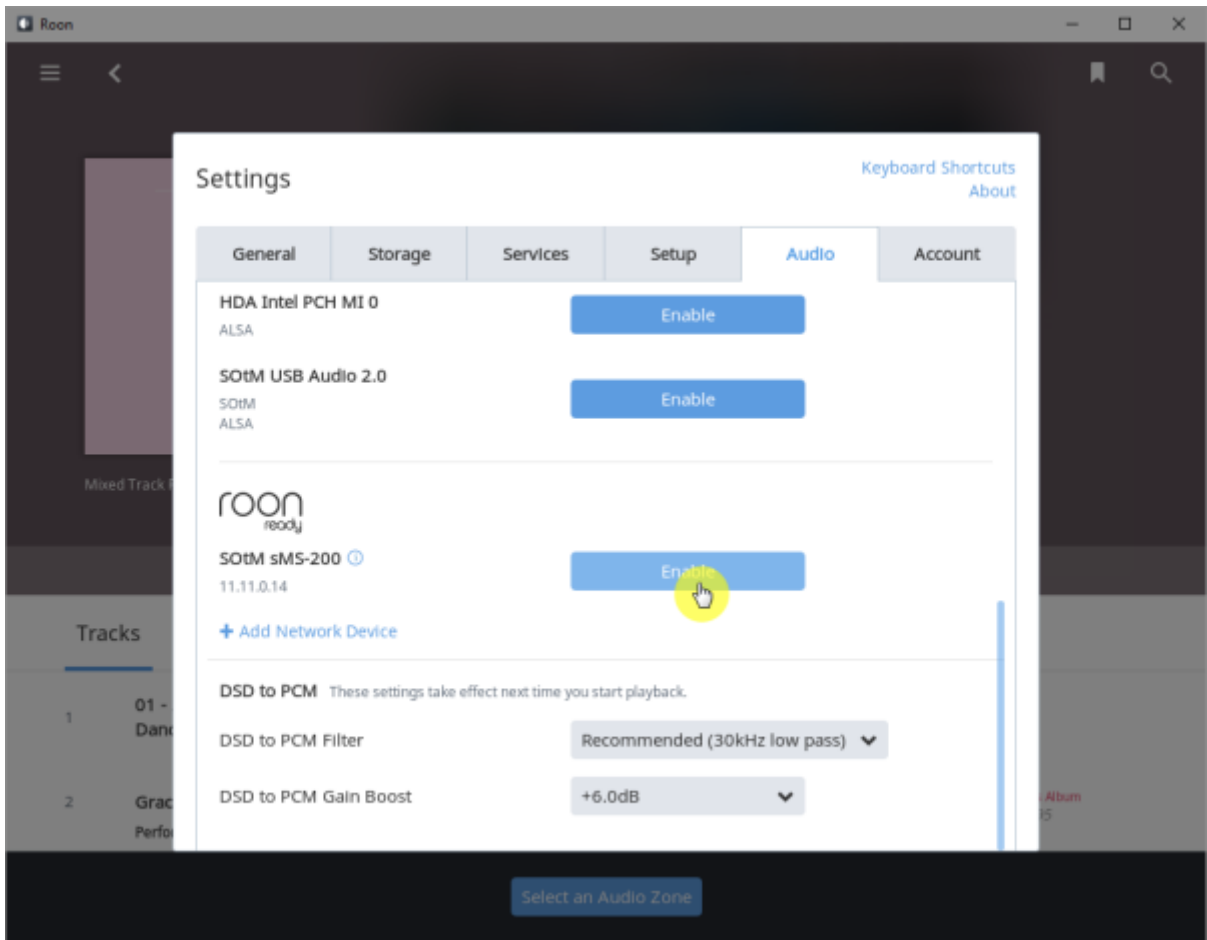

## Roon Ready

Roon Ready Roon Server, Roon Remote

. Roon Ready

RoonBridge

. hqplayer\_naa

## Roon Ready config

- **Audio device config:** USB DAC
- **Volume mode:** Fixed, Software, Device Controls
- **DSD mode:** DSD NONE, NATIVE, DOP, DCS, NATIVE/DOP, NATIVE/DCS
- **DSD rate:** DSD x64, x128, x256
- **Buffer duration:** 0.01 ~ 0.1

# Roon Ready

Remote Roon Server Roon Ready 'Active' Roon  
 Settings > Audio Roon Ready SMS-200

sMS-200 Audio zone