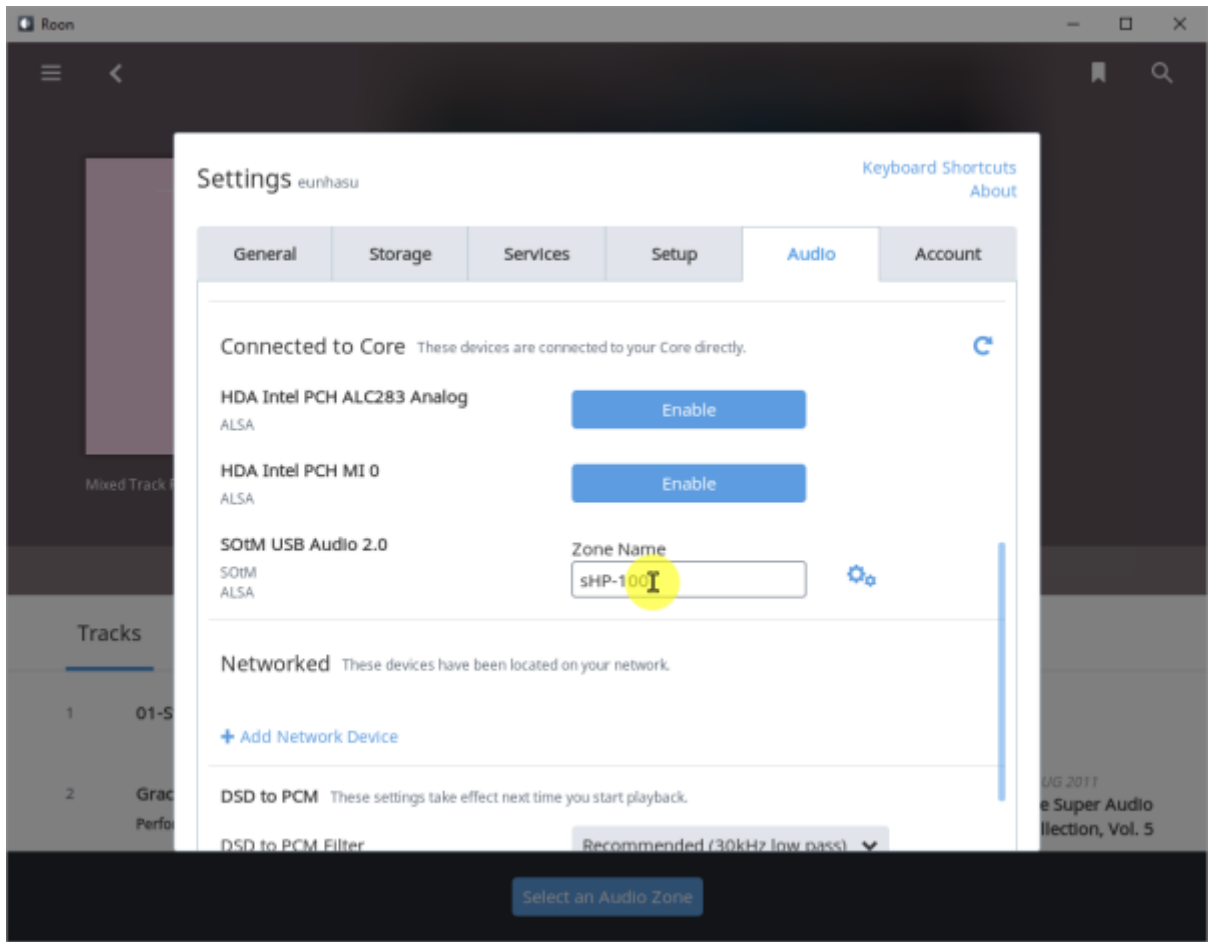

# Roon Ready

Remote Roon Server Roon Ready 'Active' Roon  
 Settings > Audio Roon Ready SMS-200

sMS-200 Audio zone

# Roon Server

Roon Server   Roon Core   Roon Output   Roon Remote   [Roonlabs](#)

# Roon Server

[Eunhasu](#)   Roon Server   'Active'

[Roon Server](#) 가 'Active'   Roon remote   Roon Core   SMS-1000SQ

Core

Audio Zone

: 2017/02/06 01:32

From:

<https://www.wiki.sotm-audio.com/> - **SOTM docs**