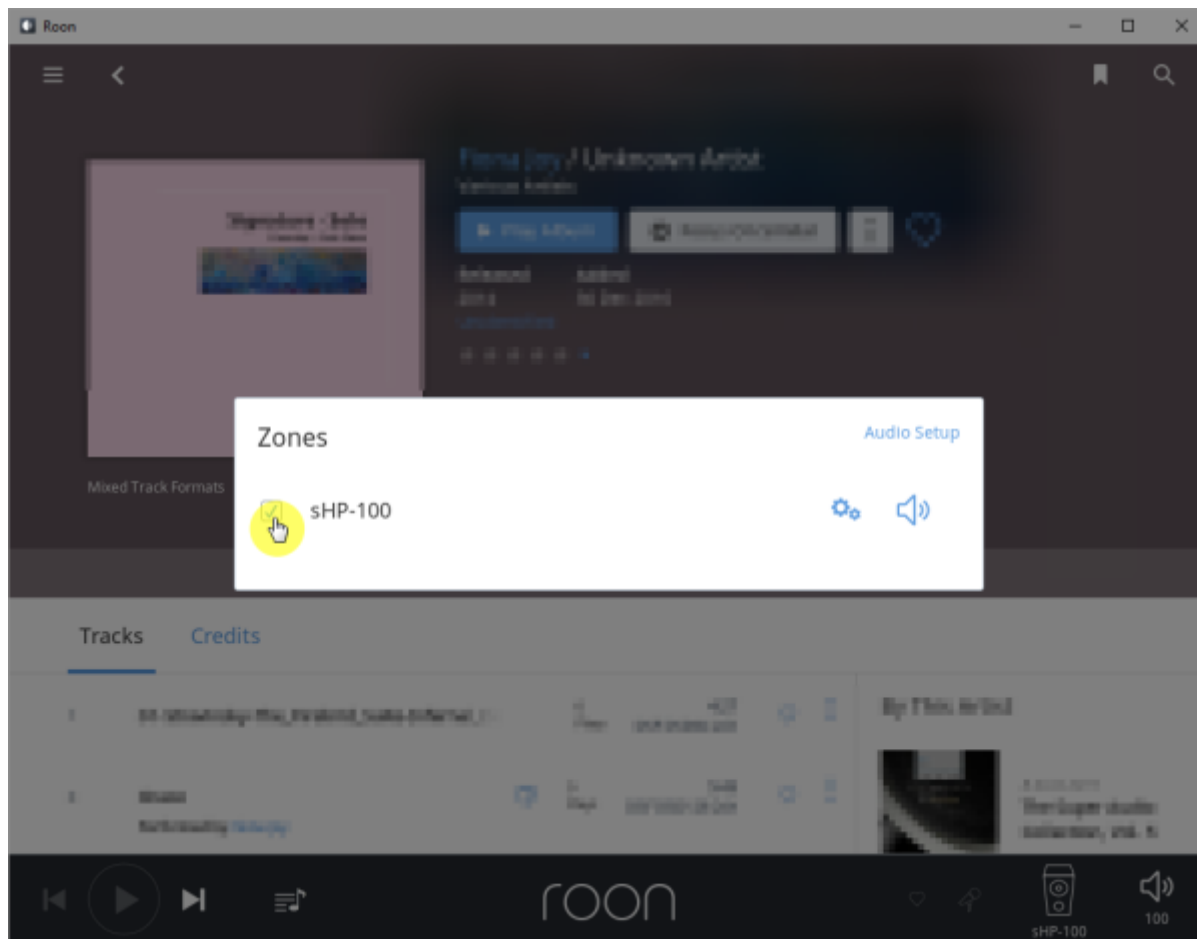

# Roon Ready

Remote Roon Server Roon Ready 'Active' Roon  
 Settings > Audio Roon Ready SMS-200

sMS-200 Audio zone

# Roon Server

[Eunhasu](#)   Roon Server   'Active'

[Roon Server](#) 가 'Active'   Roon remote   Roon Core   SMS-1000SQ

Core

Audio Zone

: 2017/02/06 01:32

From:

<https://www.wiki.sotm-audio.com/> - **SOTM docs**