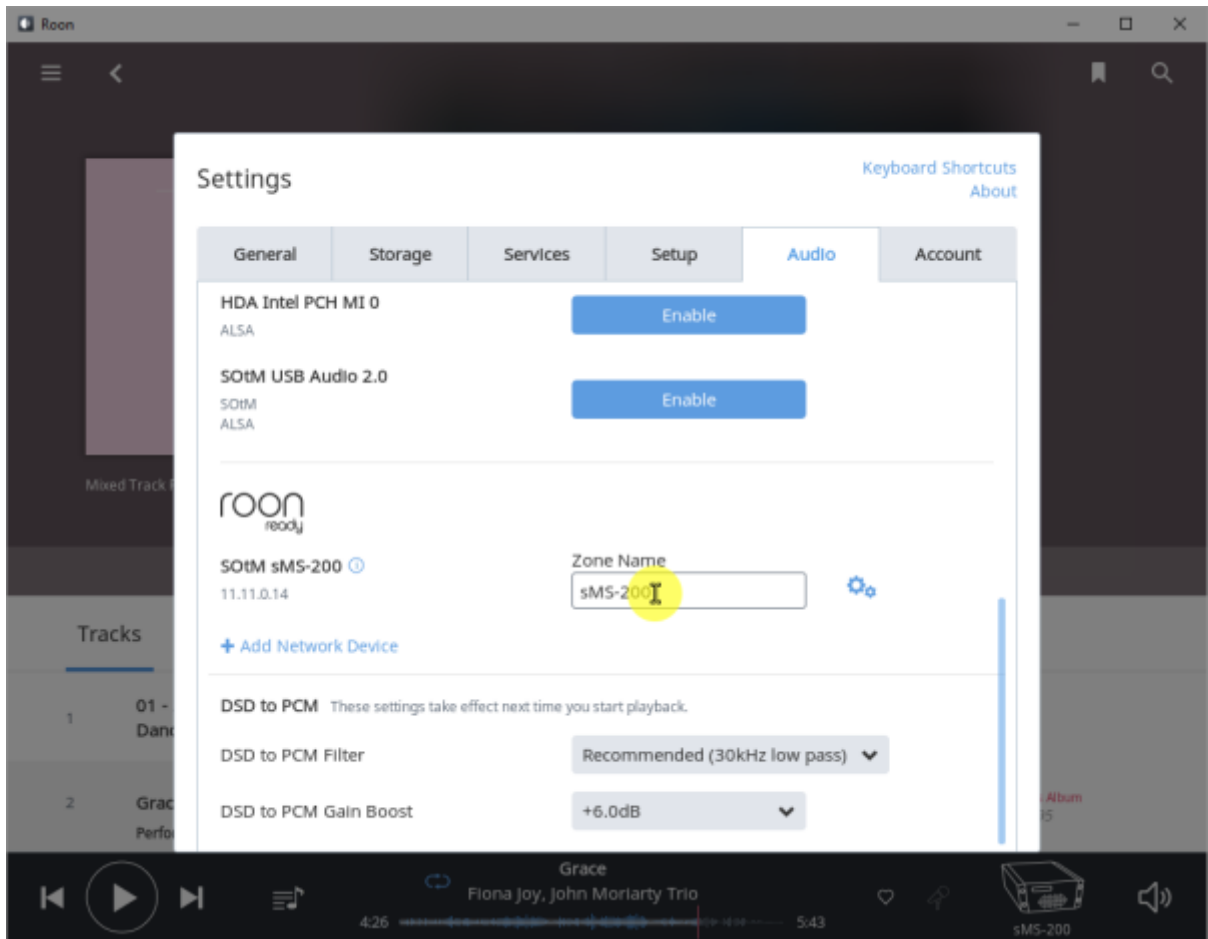

## Roon Ready config

- **Audio device config:** USB DAC
- **Volume mode:** Fixed, Software, Device Controls
- **DSD mode:** DSD NONE, NATIVE, DOP, DCS, NATIVE/DOP, NATIVE/DCS
- **DSD rate:** DSD x64, x128, x256
- **Buffer duration:** 0.01 ~ 0.1

# Roon Ready

Remote Roon Server Roon Ready 'Active' Roon  
 Settings > Audio Roon Ready SMS-200

sMS-200 Audio zone