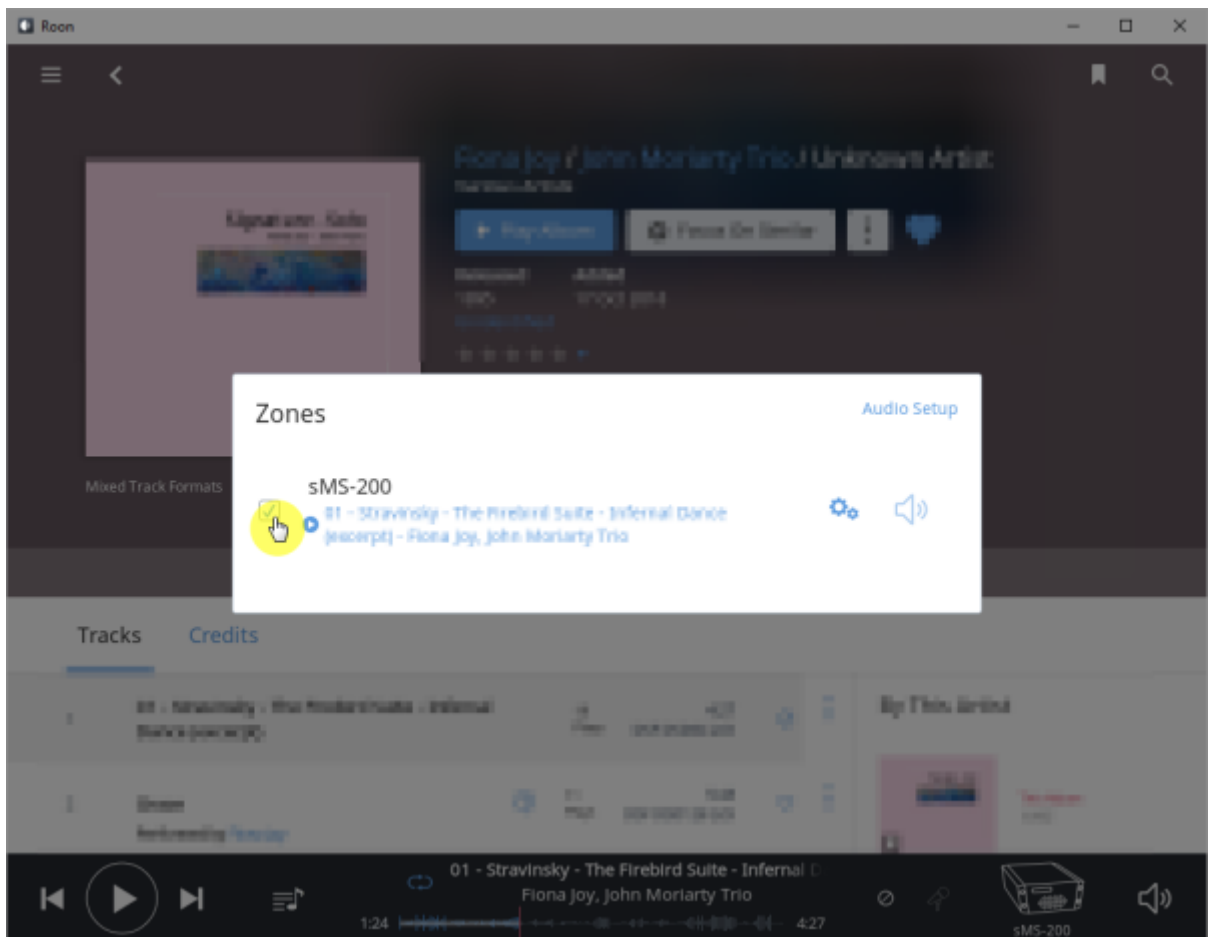

# Roon Ready

Remote Roon Server Roon Ready 'Active' Roon  
 Settings > Audio Roon Ready SMS-200

sMS-200 Audio zone