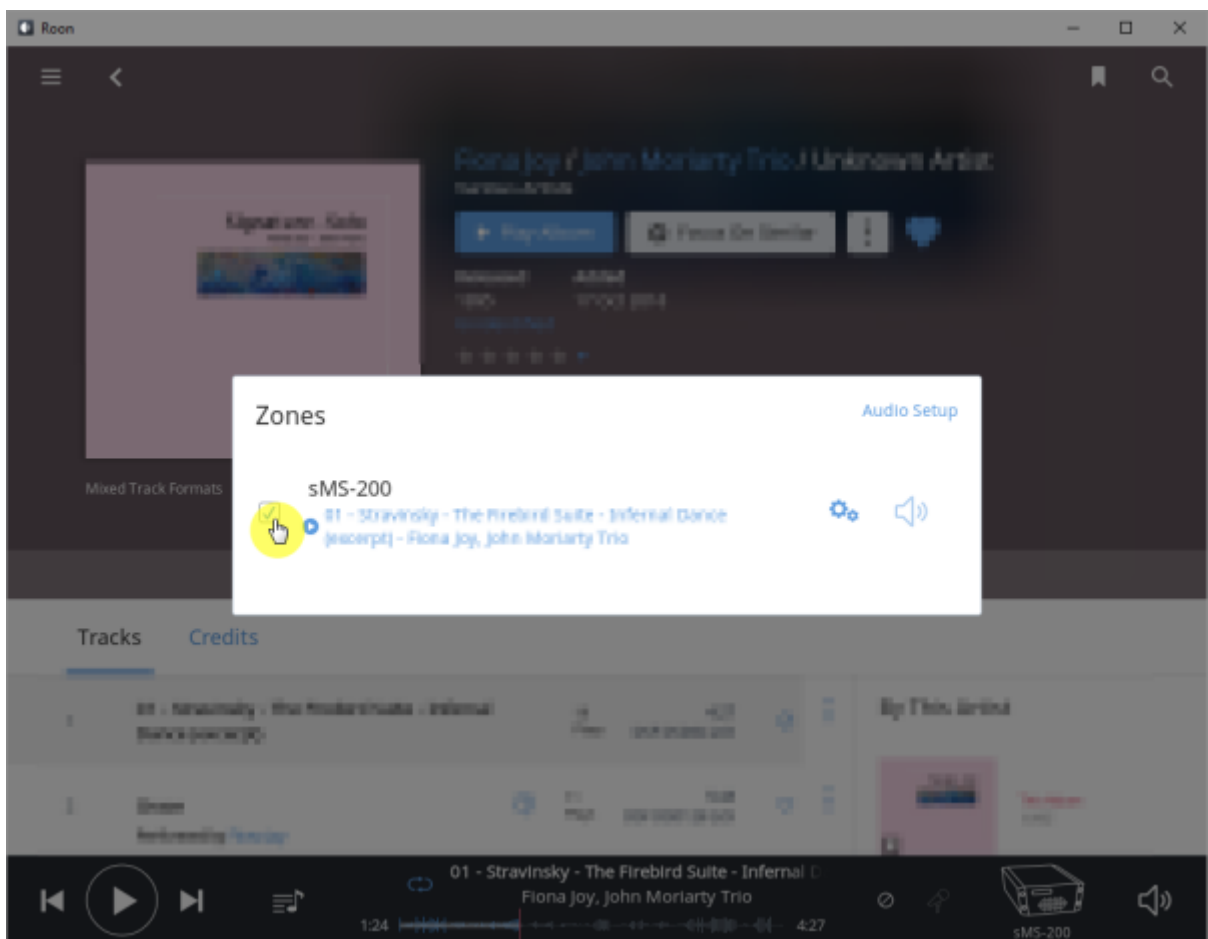

## Roon Ready

Remote Roon Server Roon Ready 'Active' Roon  
Settings > Audio Roon Ready SMS-200

sMS-200 Audio zone