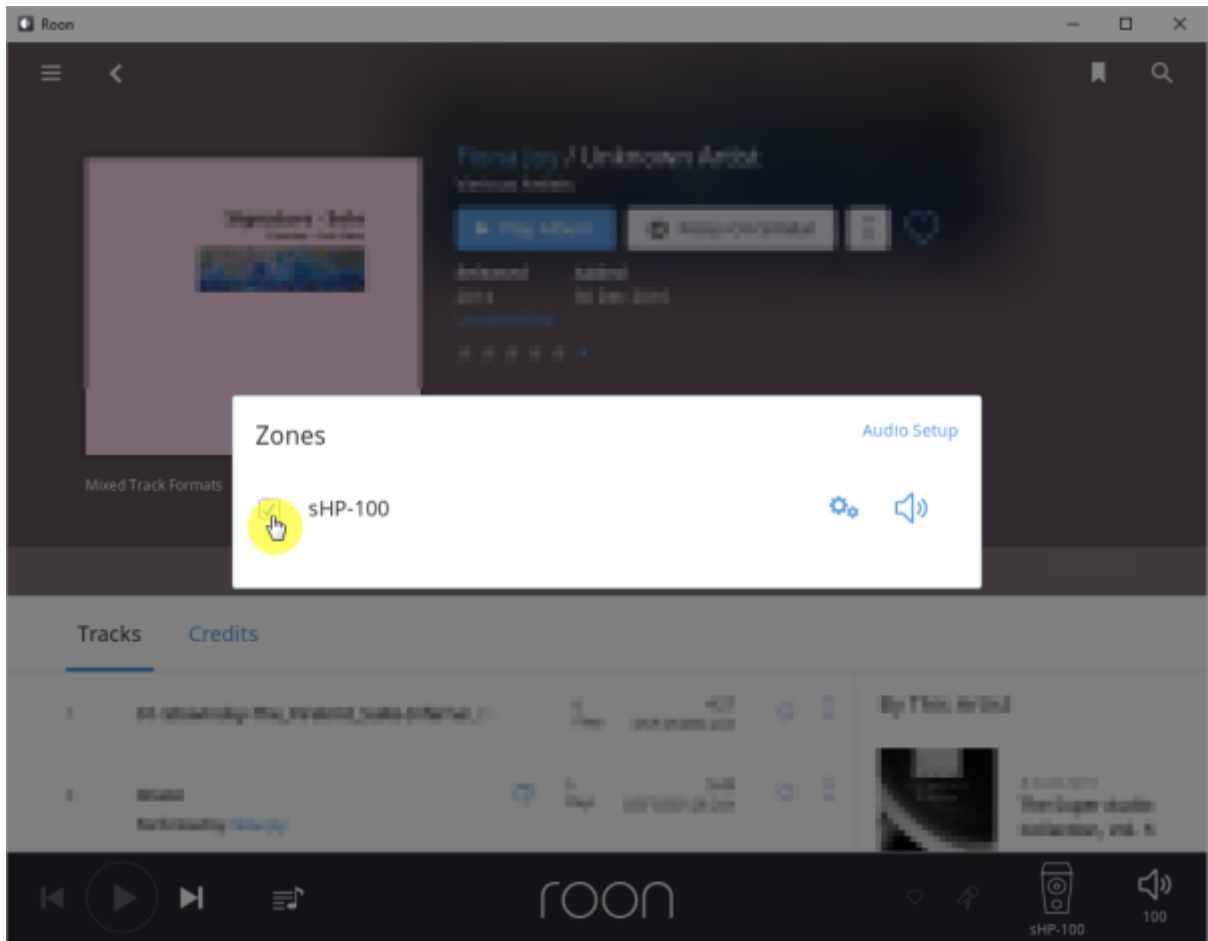

: 2017/01/25 21:00

From:
<https://www.wiki.sotm-audio.com/> - **SOTM docs**

Permanent link:
<https://www.wiki.sotm-audio.com/doku.php?id=ko:roon&rev=1485396002>

Last update: **2017/01/25 21:00**