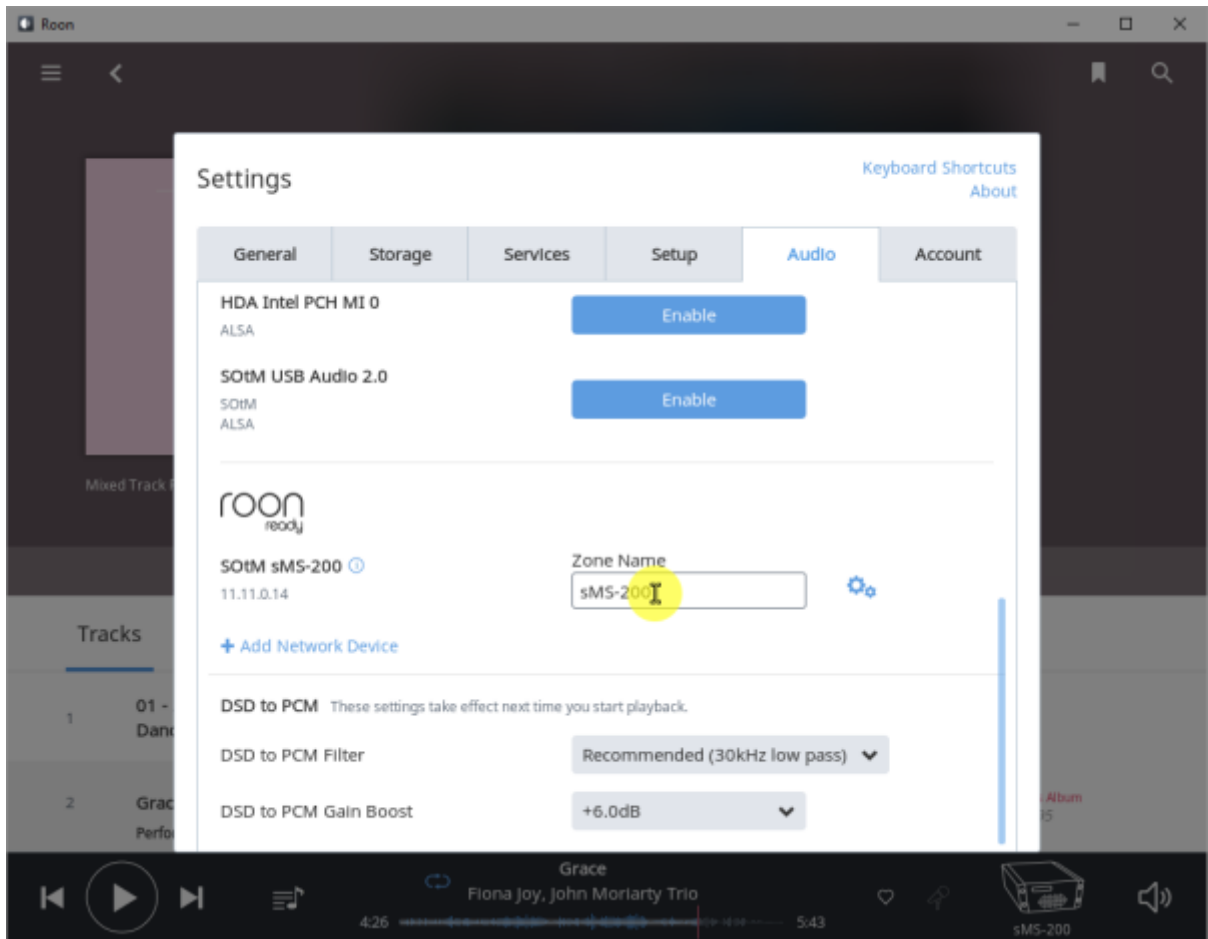

## Roon Ready config

- **Audio device config:** USB DAC
- **Volume mode:** Fixed, Software, Device Controls
- **DSD mode:** DSD NONE, NATIVE, DOP, DCS, NATIVE/DOP, NATIVE/DCS
- **DSD rate:** DSD x64, x128, x256
- **Buffer duration:** 0.01 ~ 0.1

## Roon Ready

Remote Roon Server Roon Ready 'Active' Roon  
Settings > Audio Roon Ready SMS-200

sMS-200 Audio zone