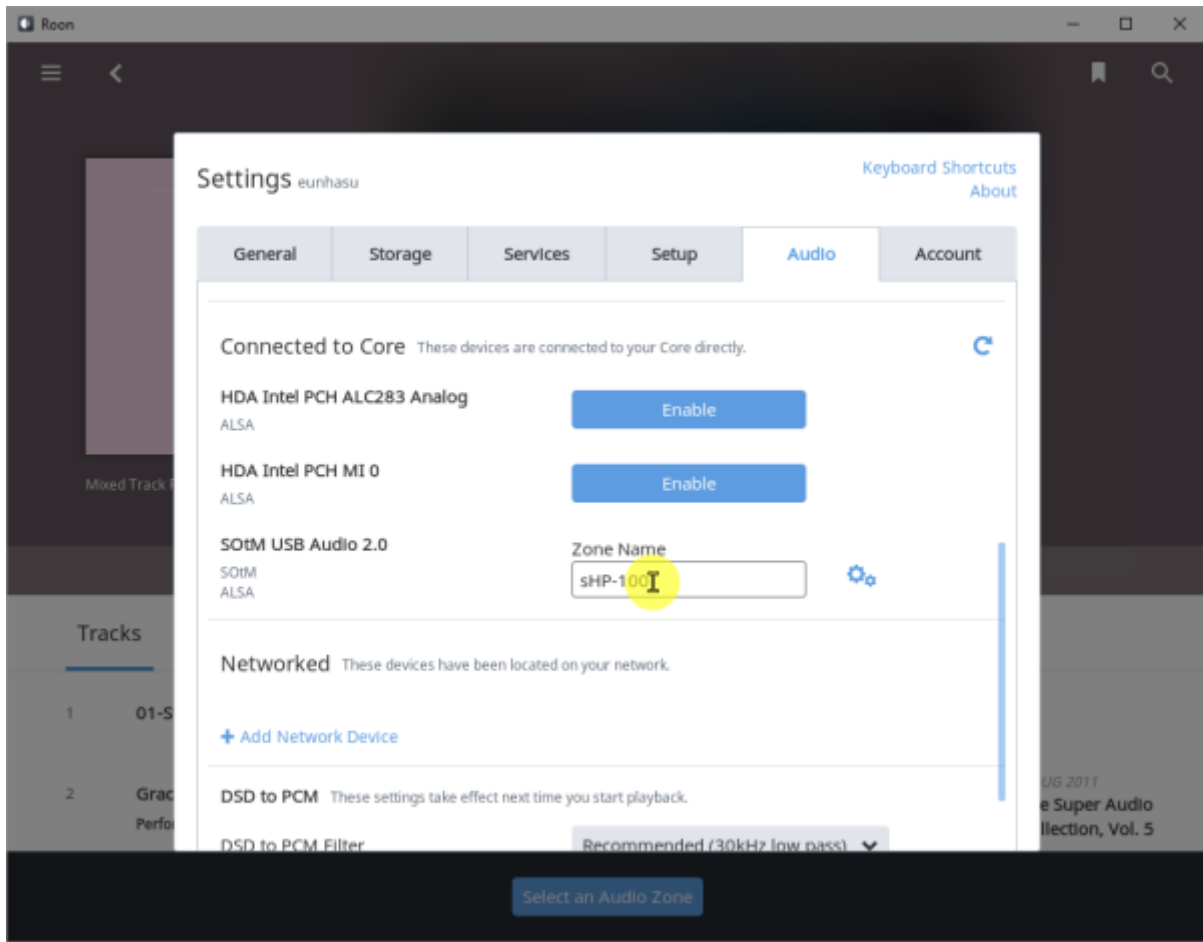

Roon Server

[Eunhasu](#) Roon Server 'Active'

[Roon Server](#) 가 'Active' Roon Desktop Core SMS-1000SQ Core

Core

Audio Zone

: 2017/01/25 19:48

From:
<https://www.wiki.sotm-audio.com/> - **SOTM docs**

Permanent link:
<https://www.wiki.sotm-audio.com/doku.php?id=ko:roon&rev=1485391682>