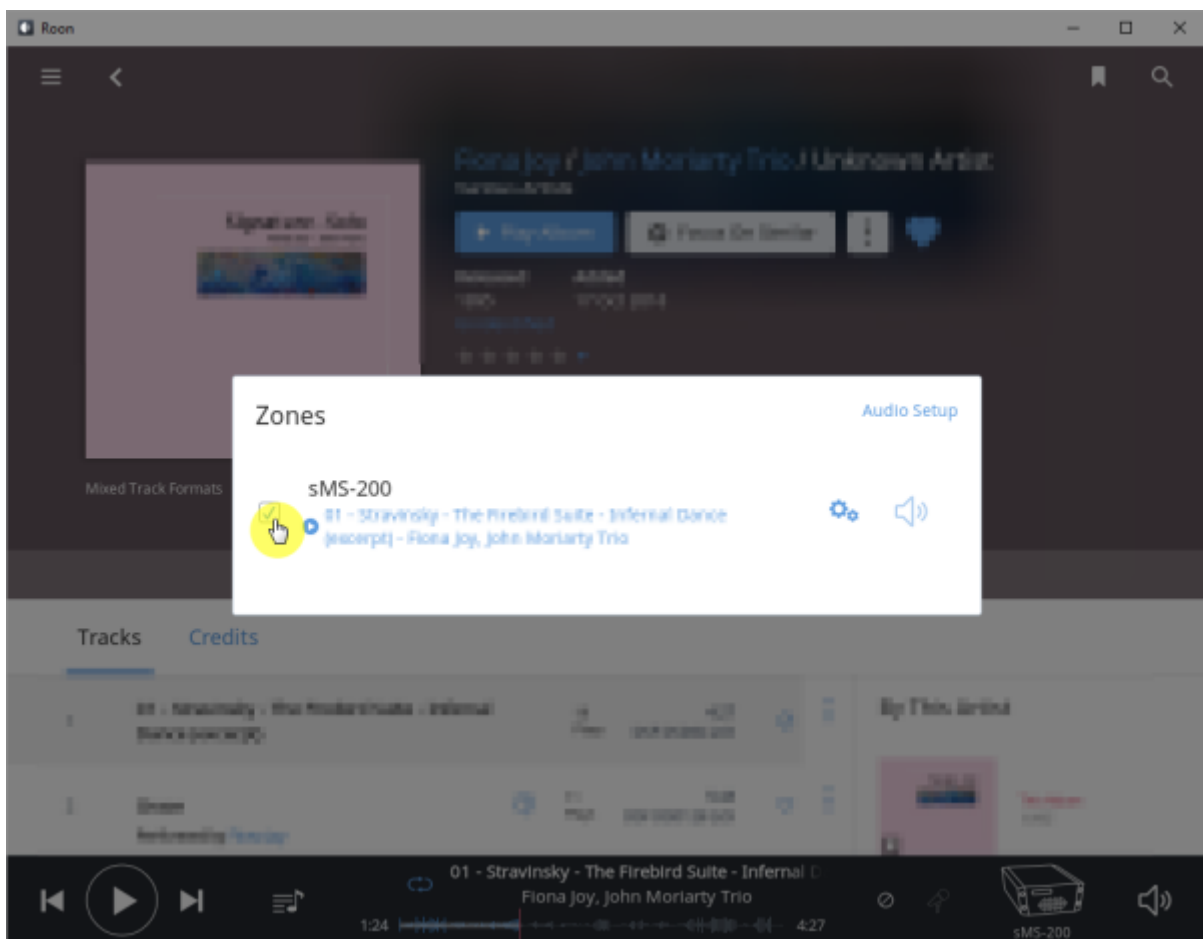

- **Resync delay:** 0.1 ~ 0.5 0.01

Roon Ready

Remote Roon Server . Roon Ready 'Active' . Roon
Settings > Audio Roon Ready SMS-200

sMS-200 Audio zone

Roon Server

Roon Server Roon Core Roon Output Roon Remote [Roonlabs](#)