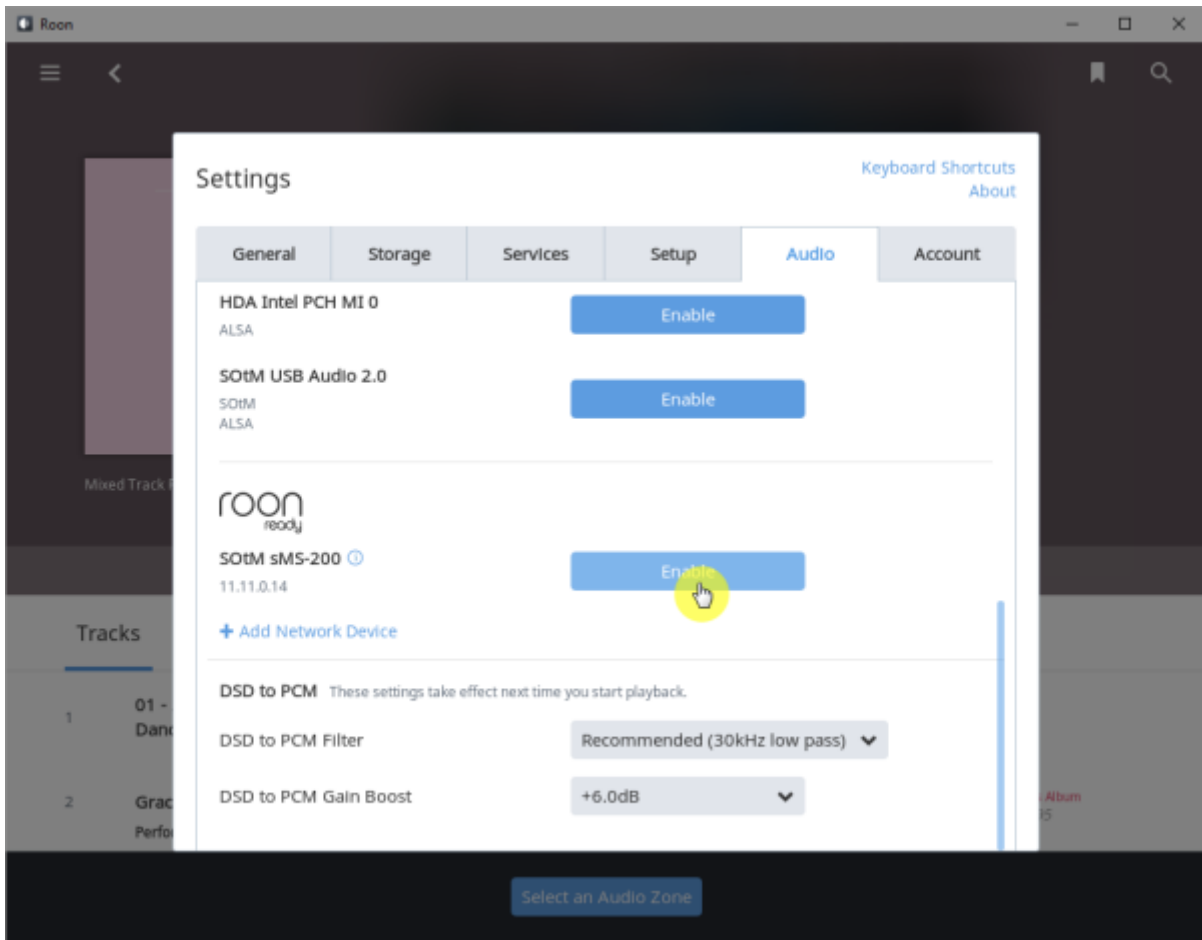

RoonBridge

. hqplayer_naa

Roon Ready config

- **Audio device config:** USB DAC
- **Volume mode:** Fixed, Software, Device Controls
- **DSD mode:** DSD NONE, NATIVE, DOP, DCS, NATIVE/DOP, NATIVE/DCS
- **DSD rate:** DSD x64, x128, x256
- **Buffer duration:** 가

- **Resync delay:** 0.1 ~ 0.5 0.01

Roon Ready

Remote Roon Server . Roon Ready 'Active' . Roon
Settings > Audio Roon Ready SMS-200

sMS-200 Audio zone

Roon Server

Roon Server Roon Core Roon Output Roon Remote [Roonlabs](#)