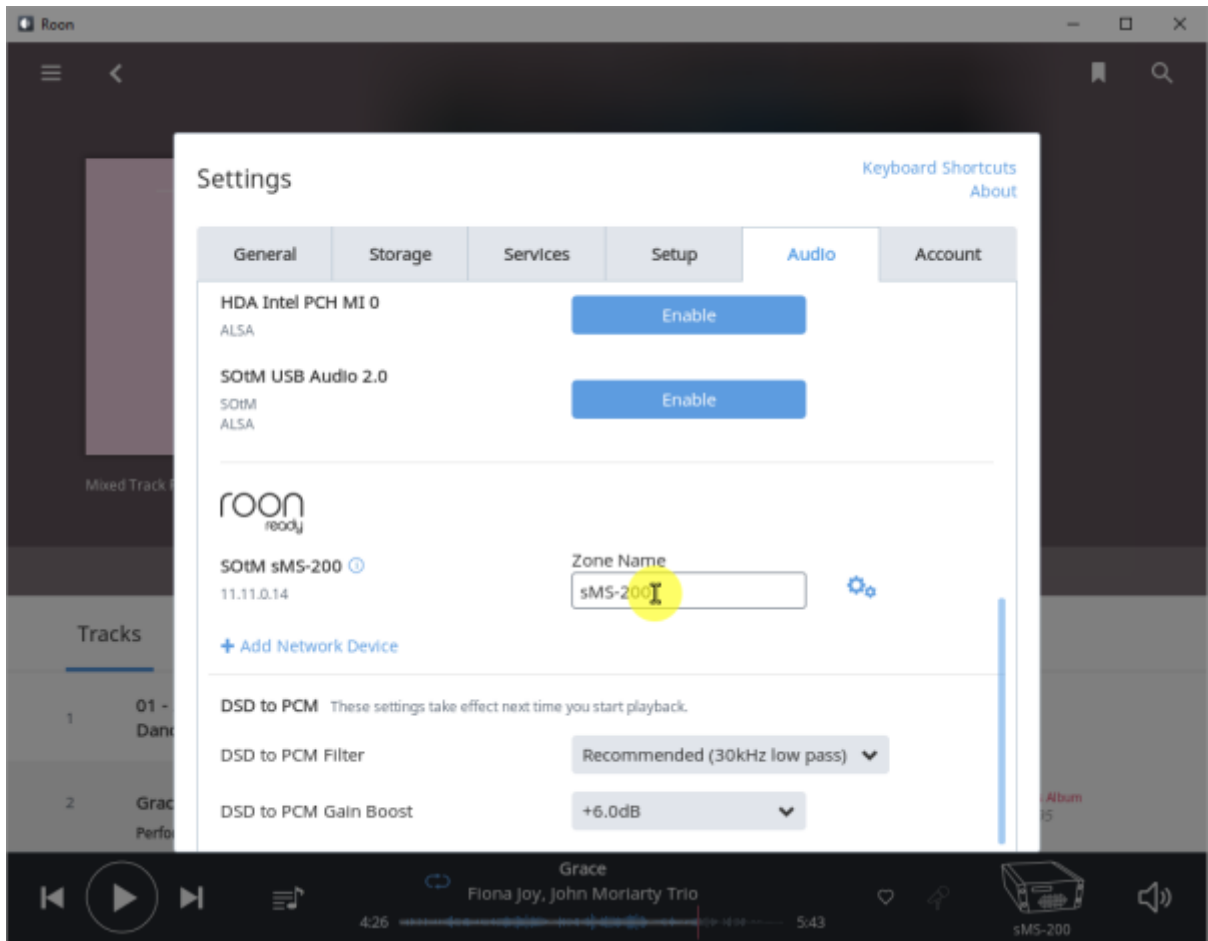

Roon Ready config

- **Audio device config:** USB DAC
- **Volume mode:** Fixed, Software, Device Controls
- **DSD mode:** DSD NONE, NATIVE, DOP, DCS, NATIVE/DOP, NATIVE/DCS
- **DSD rate:** DSD x64, x128, x256
- **Buffer duration:** 가

- **Resync delay:** 0.1 ~ 0.5 0.01

Roon Ready

Remote Roon Server . Roon Ready 'Active'
Settings > Audio Roon Ready SMS-200 . Roon

sMS-200 Audio zone

Roon Server

Roon Server Roon Core Roon Output

Roon Remote