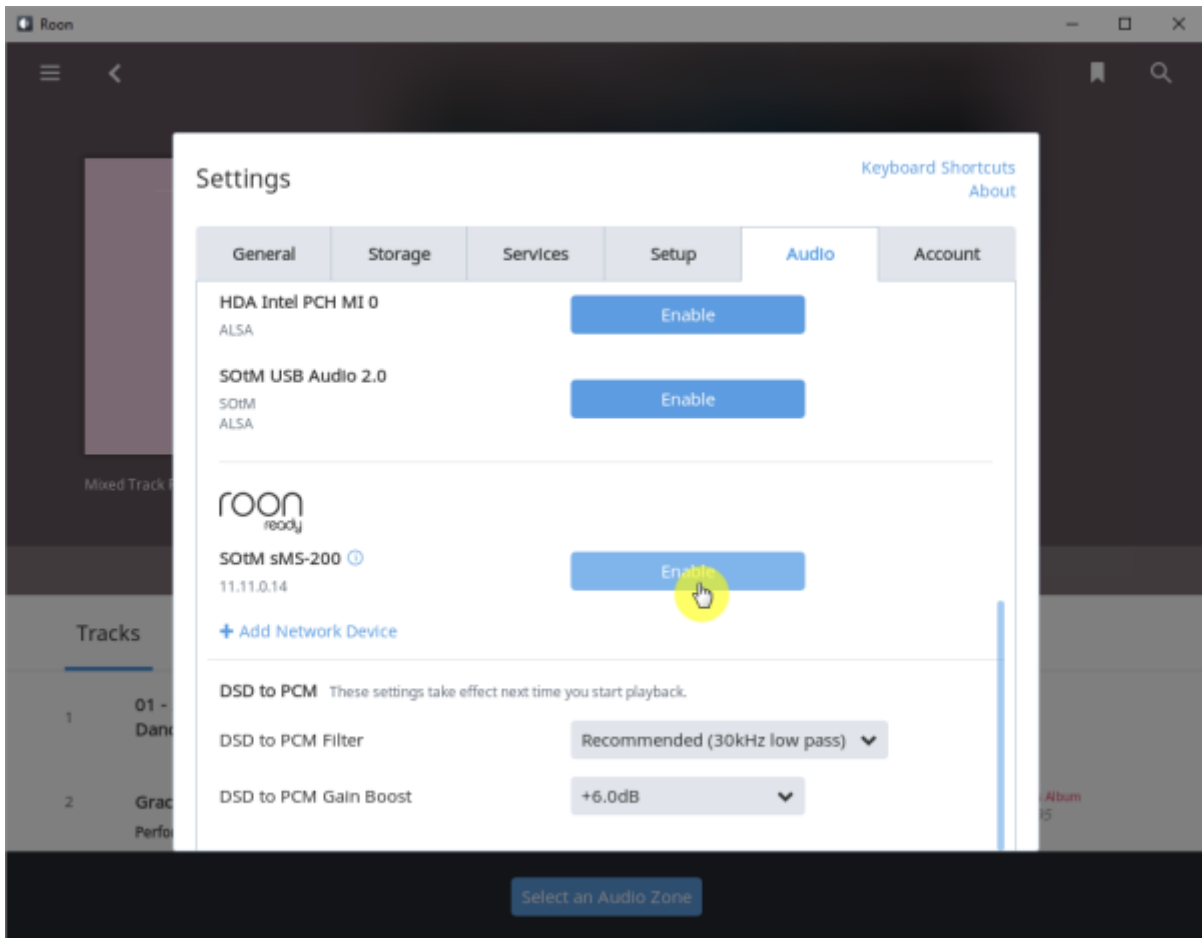

Roon Ready config

- **Audio device config:** USB DAC
- **Volume mode:** Fixed, Software, Device Controls
- **DSD mode:** DSD NONE, NATIVE, DOP, DCS, NATIVE/DOP, NATIVE/DCS
- **DSD rate:** DSD x64, x128, x256
- **Buffer duration:** 가

- **Resync delay:** 0.1 ~ 0.5 0.01

Roon Ready

Remote Roon Server . Roon Ready 'Active'
Settings > Audio Roon Ready SMS-200 . Roon

sMS-200 Audio zone

Roon Server

Roon Server Roon Core Roon Output

Roon Remote