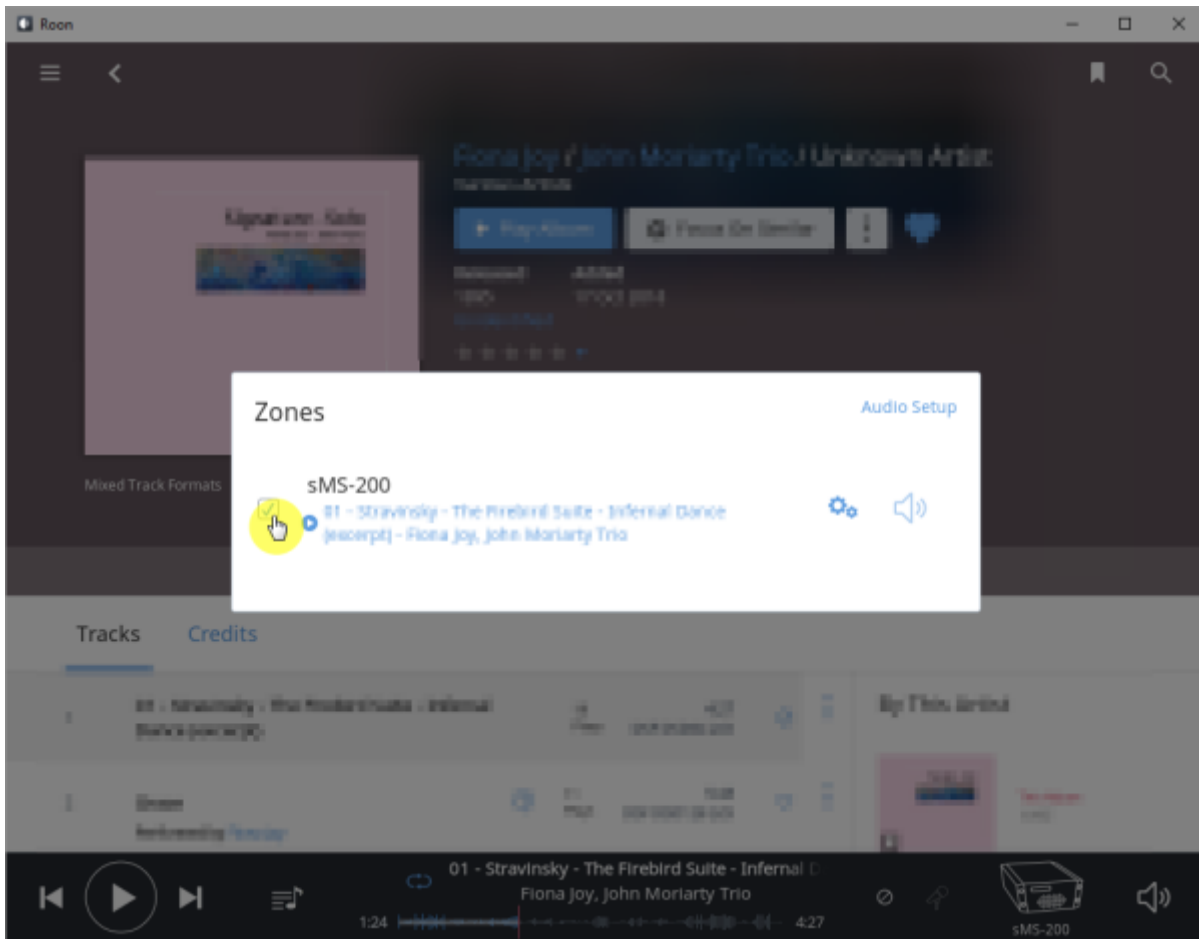

- **Resync delay:** 0.1 ~ 0.5 0.01

Roon Ready

Remote Roon Server . Roon Ready 'Active'
Settings > Audio Roon Ready SMS-200 . Roon

sMS-200 Audio zone

Roon Server

Roon Server Roon Core Roon Output

Roon Remote