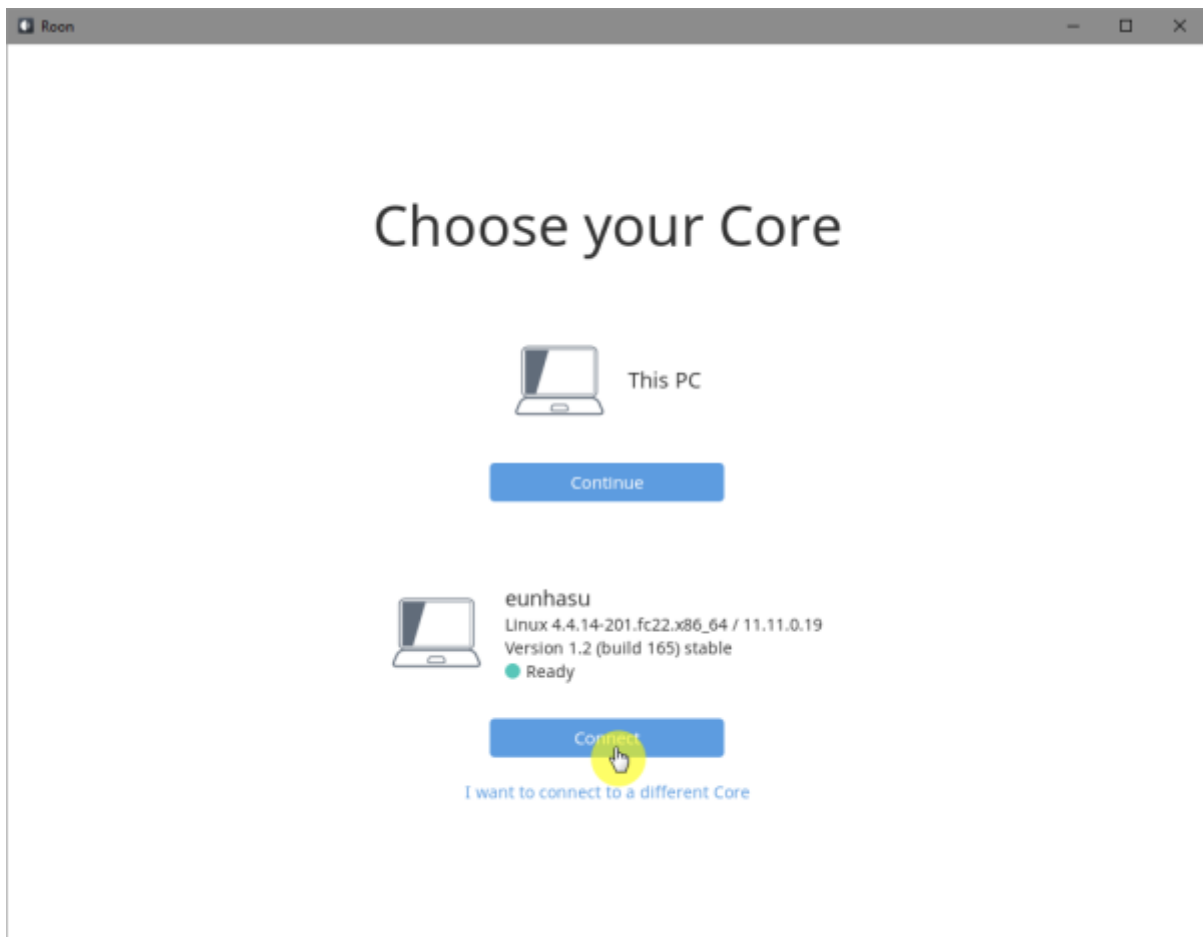

Roon Server 가 'Active'

Roon Desktop

Core

SMS-1000SQ

Core