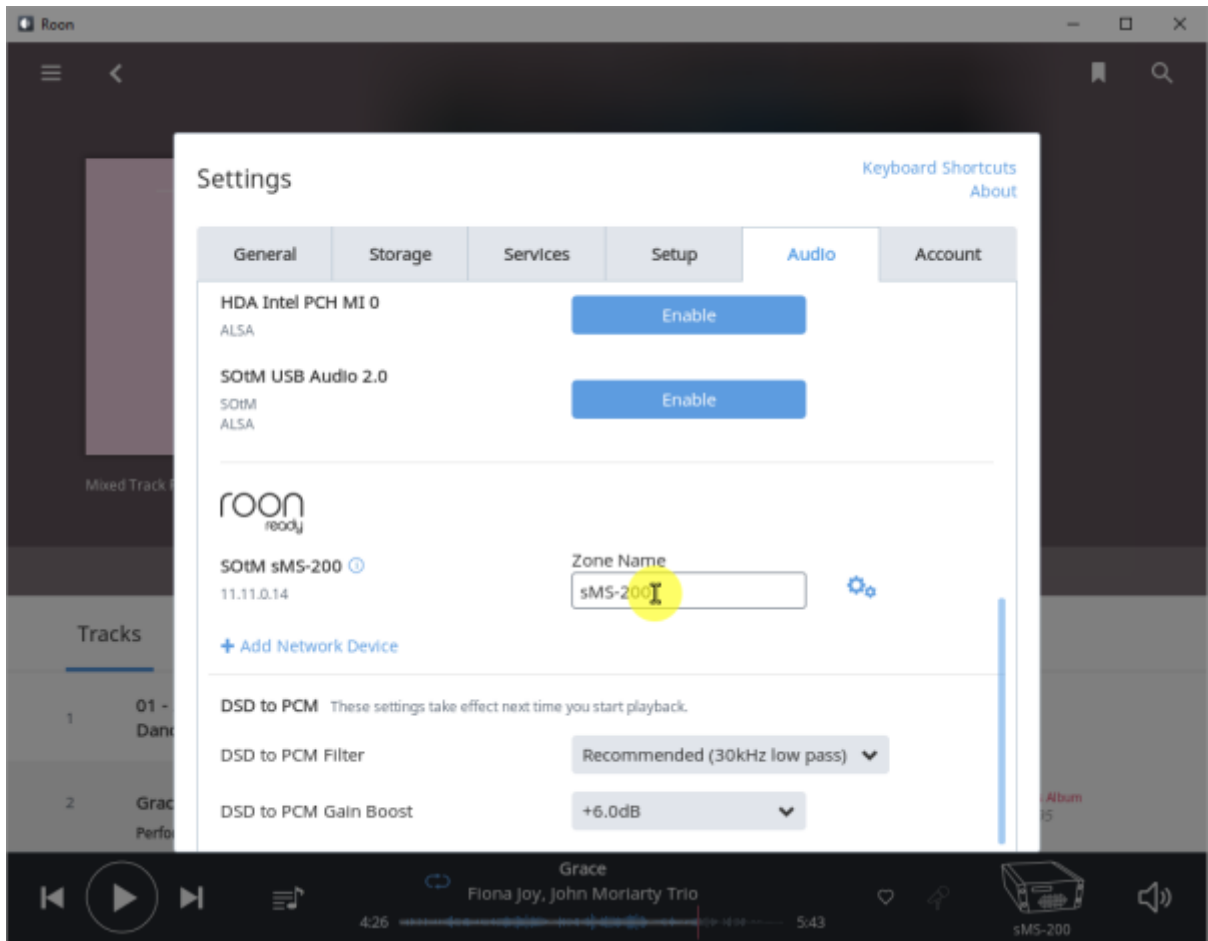

Roon

Roon 가 . Control, Output, Core . Roon .

Roon Ready

Roon Ready Roon Server, Roon Remote . Roon Ready
RoonBridge , . hqplayer_naa .

Roon Ready config

- **Audio device config:** USB DAC
- **Volume mode:** Fixed, Software, Device Controls
- **DSD mode:** DSD NONE, NATIVE, DOP, DCS, NATIVE/DOP, NATIVE/DCS
- **DSD rate:** DSD x64, x128, x256
- **Buffer duration:** 가

- Resync delay: 0.1 ~ 0.5 0.01

Roon Ready

Remote Roon Server Roon Ready 'Active' Roon
Settings > Audio Roon Ready SMS-200

sMS-200 Audio zone

Roon Server

Roon Server Roon Core Roon Output

Roon Remote

[Roonlabs](#)