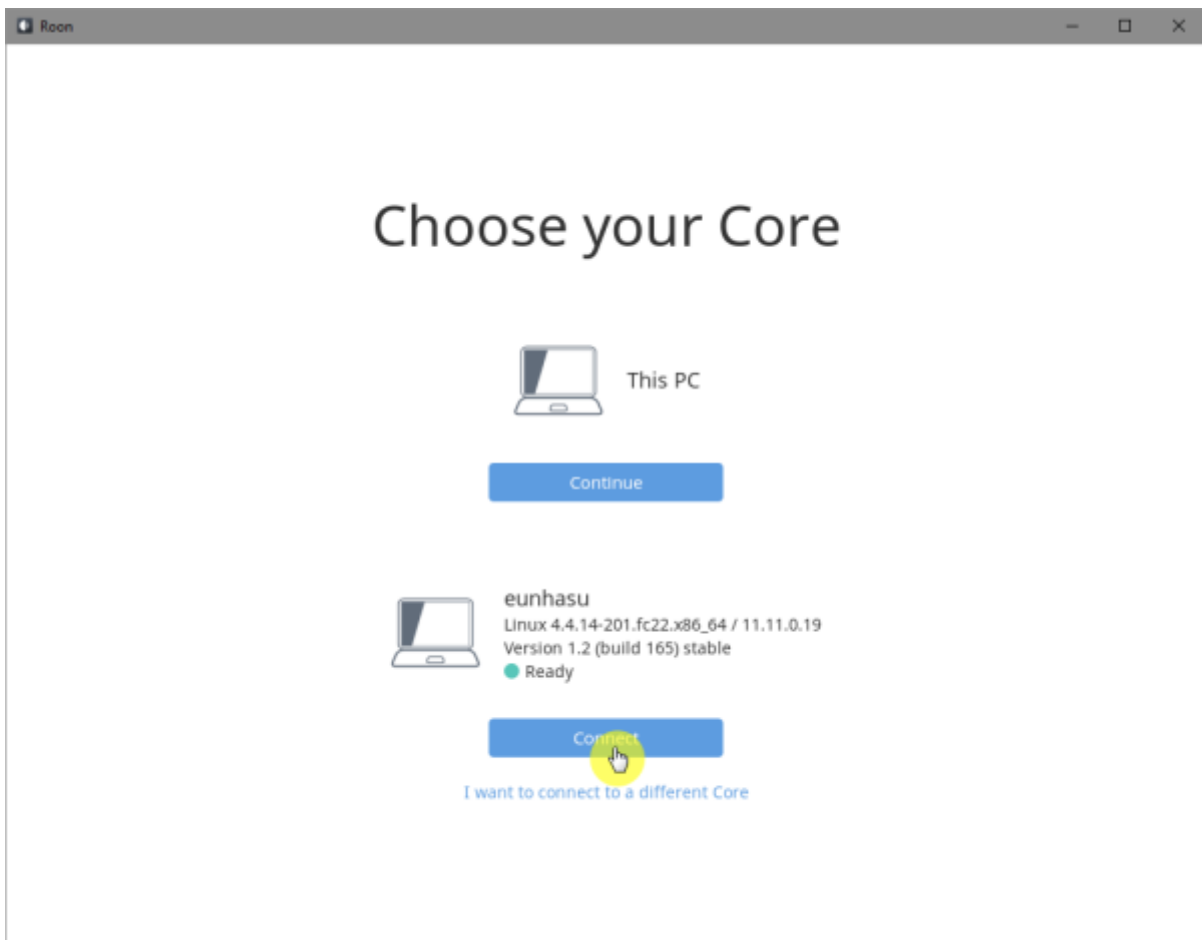

Roon Server 가 'Active'

Roon Desktop

Core

sms-1000SQ

Core