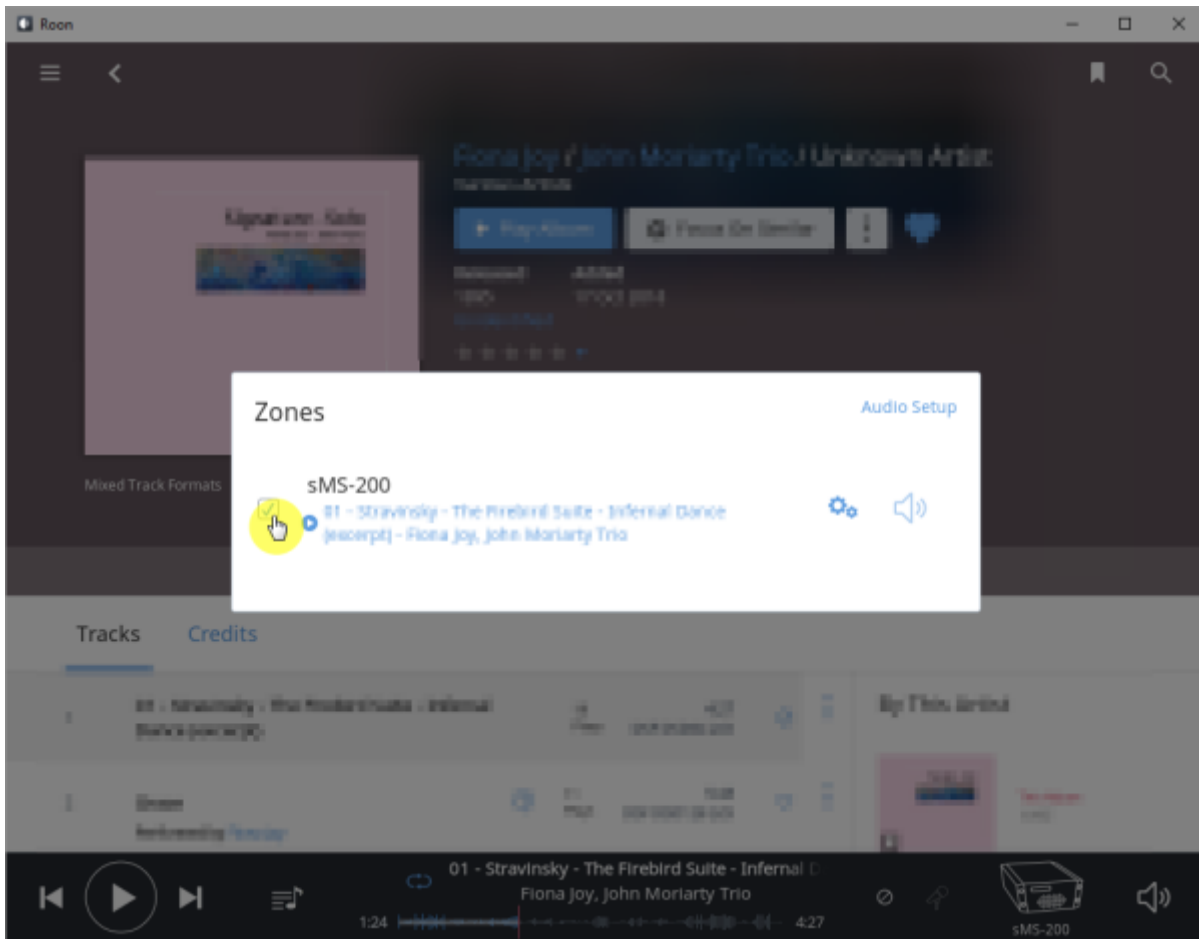

- Resync delay: 0.1 ~ 0.5 0.01

Roon Ready

Remote Roon Server Roon Ready 'Active' Roon
Settings > Audio Roon Ready SMS-200

sMS-200 Audio zone

Roon Server

Roon Server Roon Core Roon Output

Roon Remote

[Roonlabs](#)