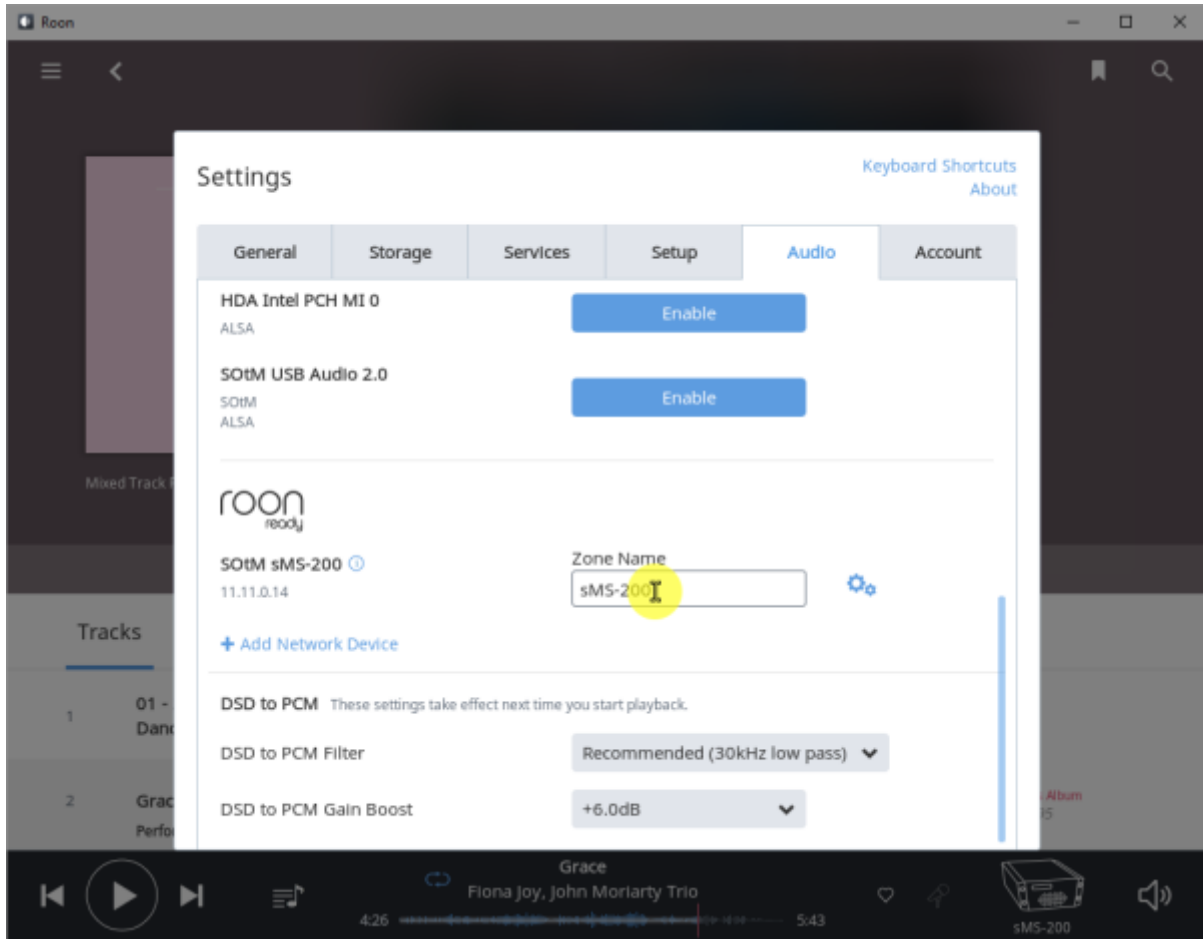

sMS-200 Audio zone