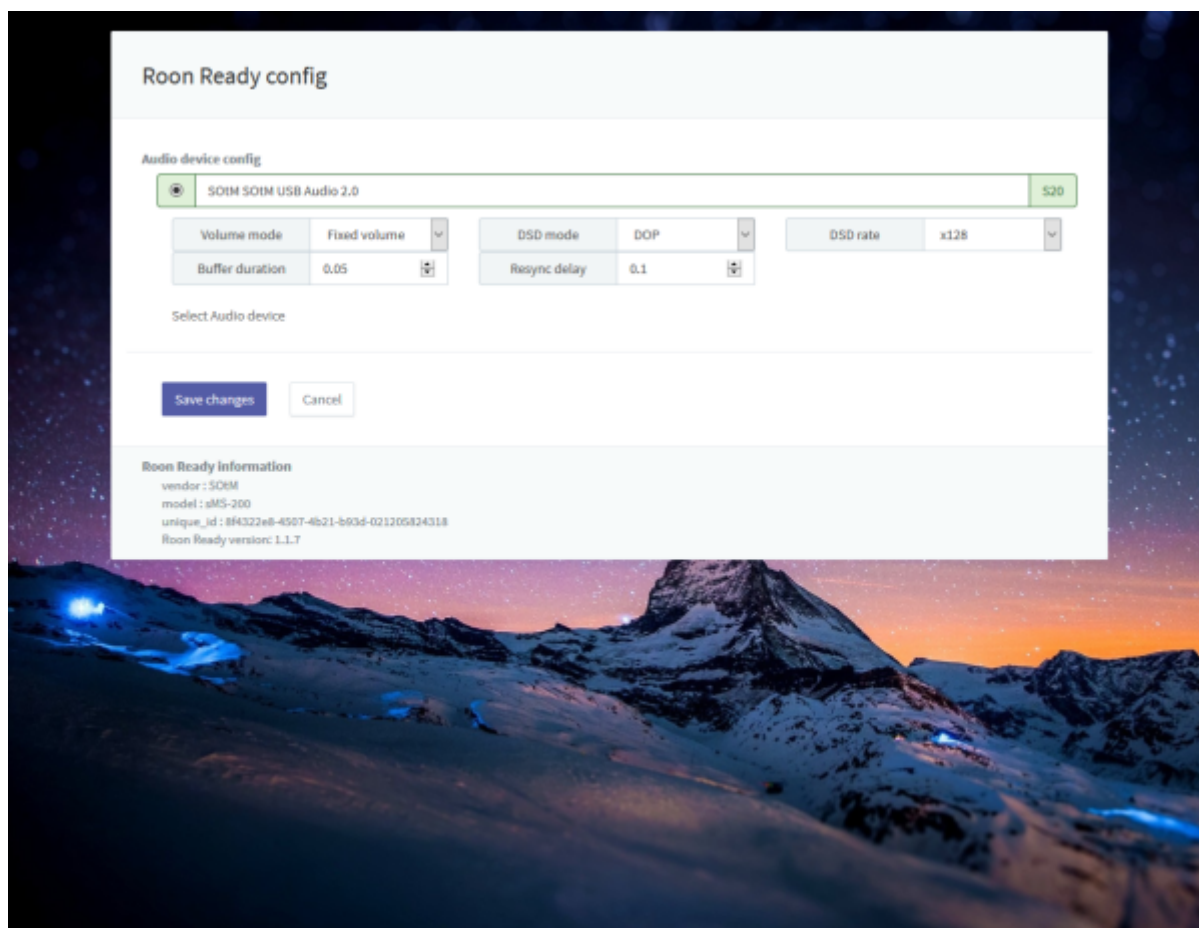

Roon

Roon 가 . Control, Output, Core

Roon

Roon Ready

Roon Ready Roon Server, Roon Remote

. Roon Ready

RoonBridge

. hqplayer_naa

Roon Ready config

- **Audio device config:** USB DAC
- **Volume mode:** Fixed, Software, Device Controls
- **DSD mode:** DSD NONE, NATIVE, DOP, DCS, NATIVE/DOP, NATIVE/DCS
- **DSD rate:** DSD x64, x128, x256
- **Buffer duration:** 가