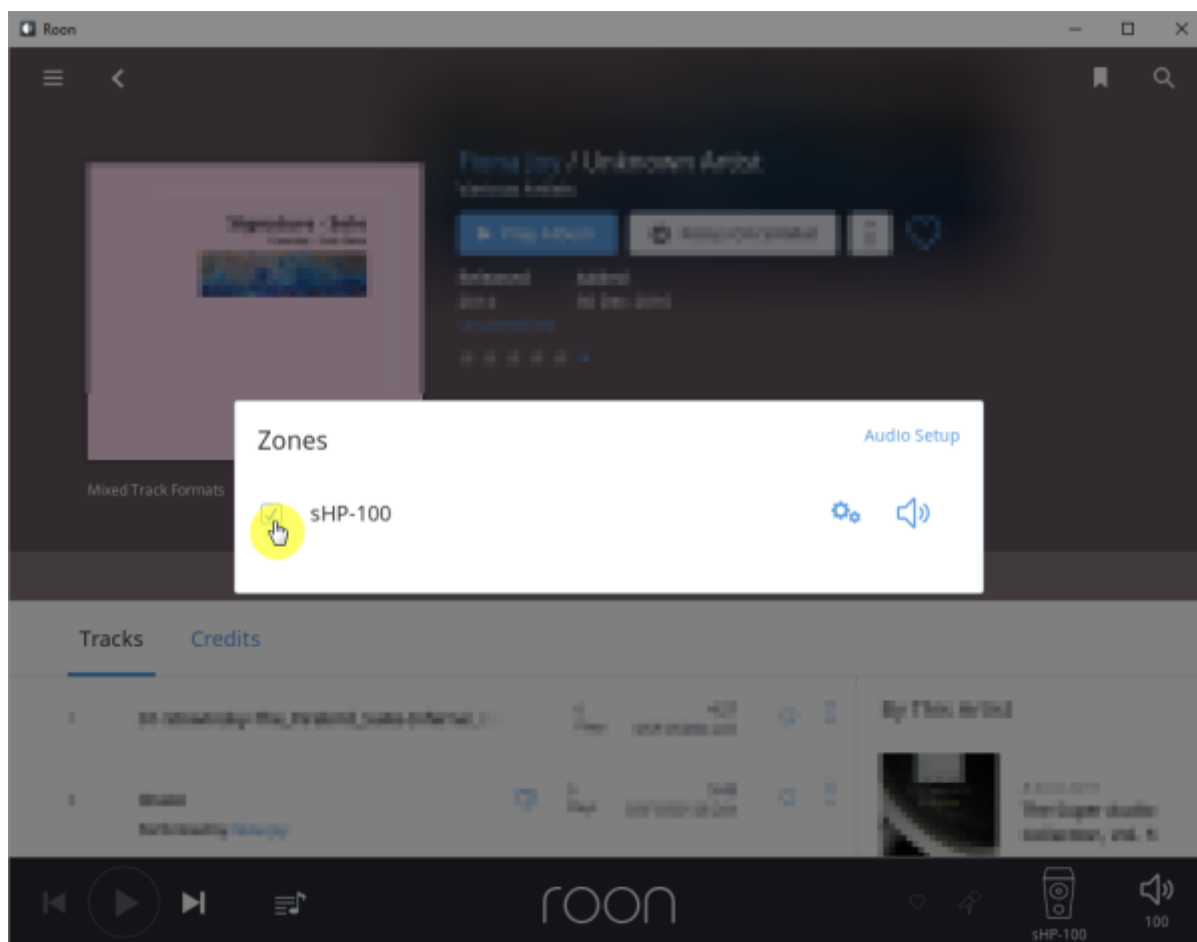

Audio Zone

: 2017/01/25 19:19

From:
<https://www.wiki.sotm-audio.com/> - **SOTM docs**

Permanent link:
<https://www.wiki.sotm-audio.com/doku.php?id=ko:roon&rev=1485389988>

Last update: **2017/01/25 19:19**