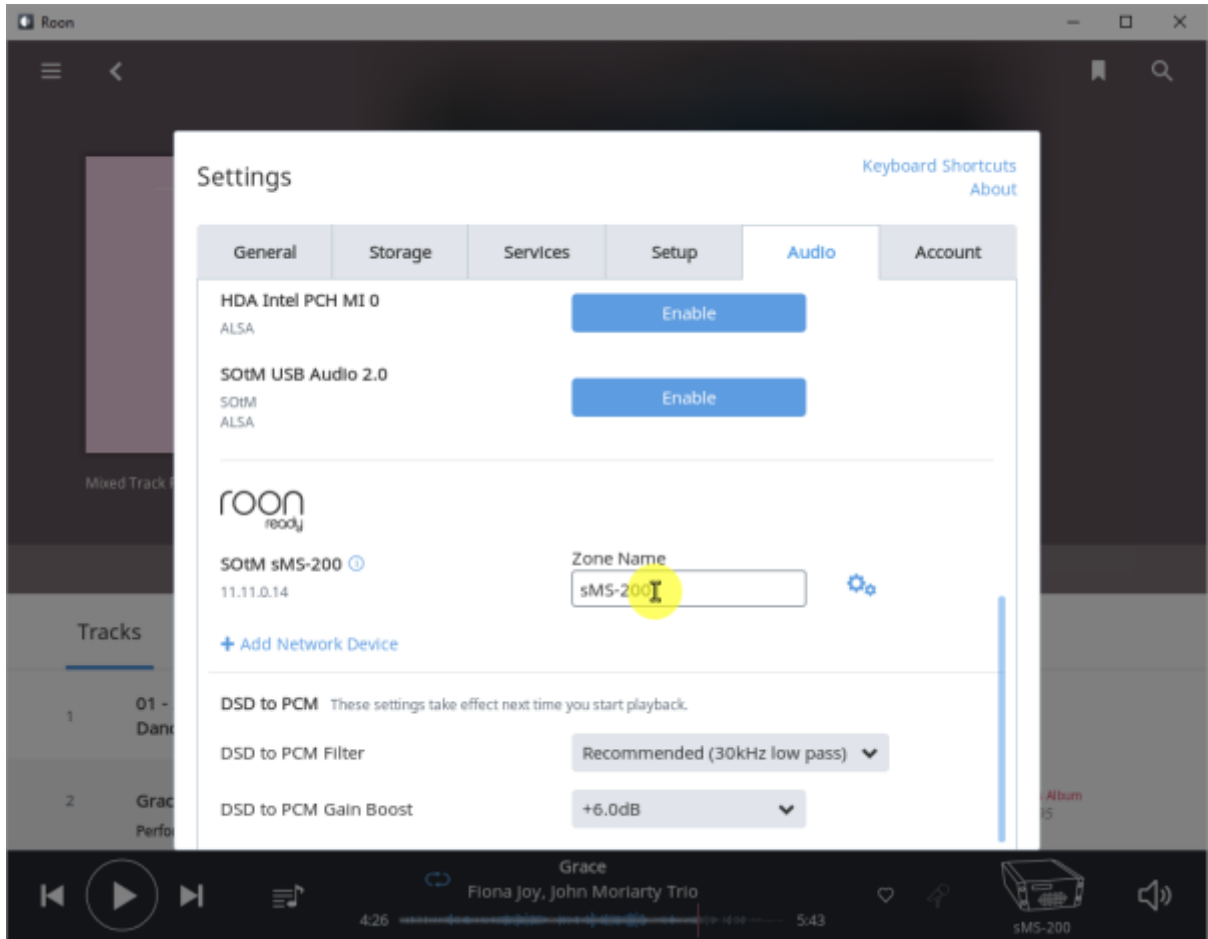

## Roon Ready config

- **Audio device config:** USB DAC
- **Volume mode:** Fixed, Software, Device Controls
- **DSD mode:** DSD NONE, NATIVE, DOP, DCS, NATIVE/DOP, NATIVE/DCS
- **DSD rate:** DSD x64, x128, x256
- **Buffer duration:** 가

# Roon Ready

Remote Roon Server Setting > Audio Roon Ready 'Active' SMS-200 Roon

sMS-200 Audio zone