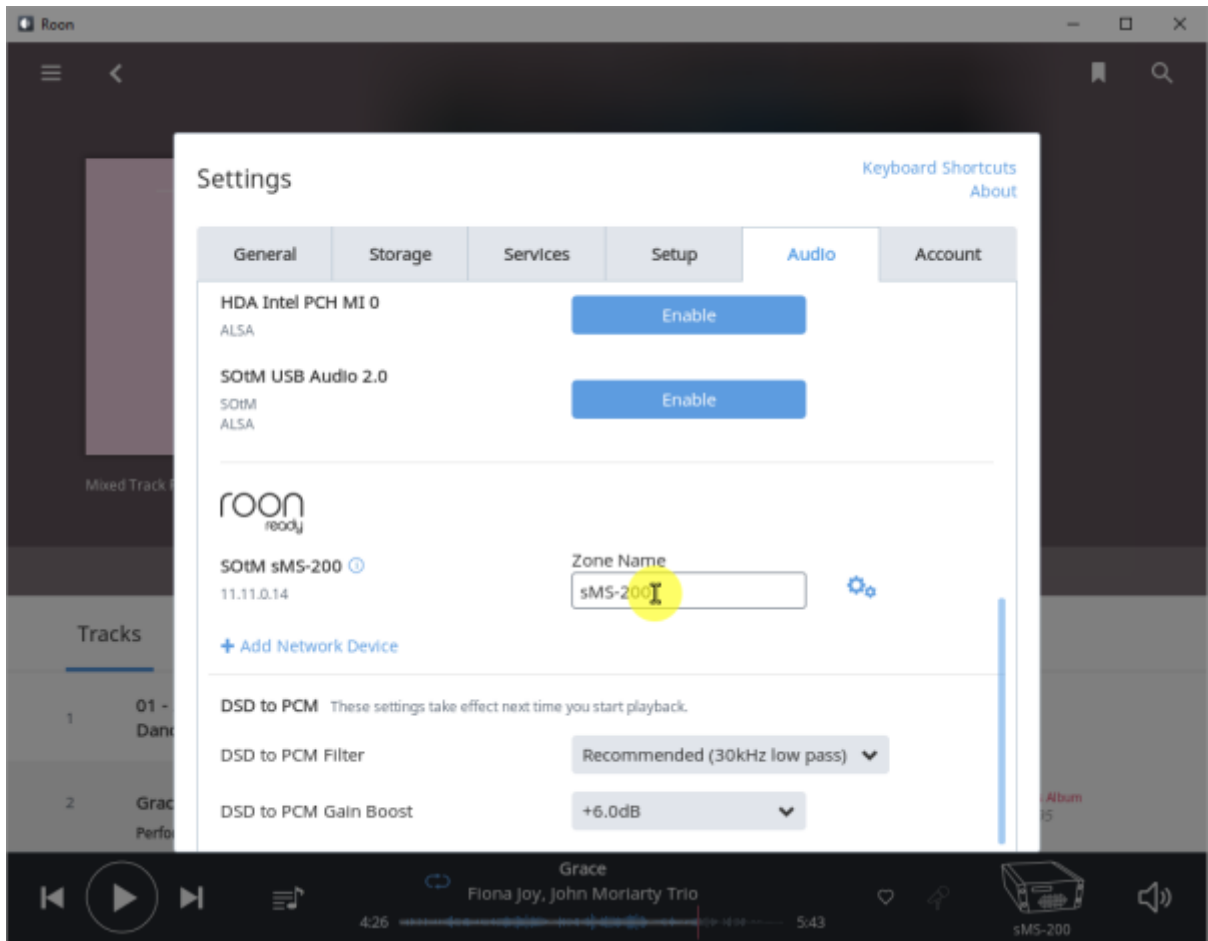

Roon Ready config

- **Audio device config:** USB DAC
- **Volume mode:** Fixed, Software, Device Controls
- **DSD mode:** DSD NONE, NATIVE, DOP, DCS, NATIVE/DOP, NATIVE/DCS
- **DSD rate:** DSD x64, x128, x256
- **Buffer duration:** 가

- Resync delay: 0.1 ~ 0.5 0.01

Roon Ready

Remote Roon Server . Roon Ready 'Active' . Roon
Setting > Audio Roon Ready SMS-200

sMS-200 Audio zone

Roon Server

Roon Server Roon Core Roon Output

Roon Remote

[Roonlabs](#)