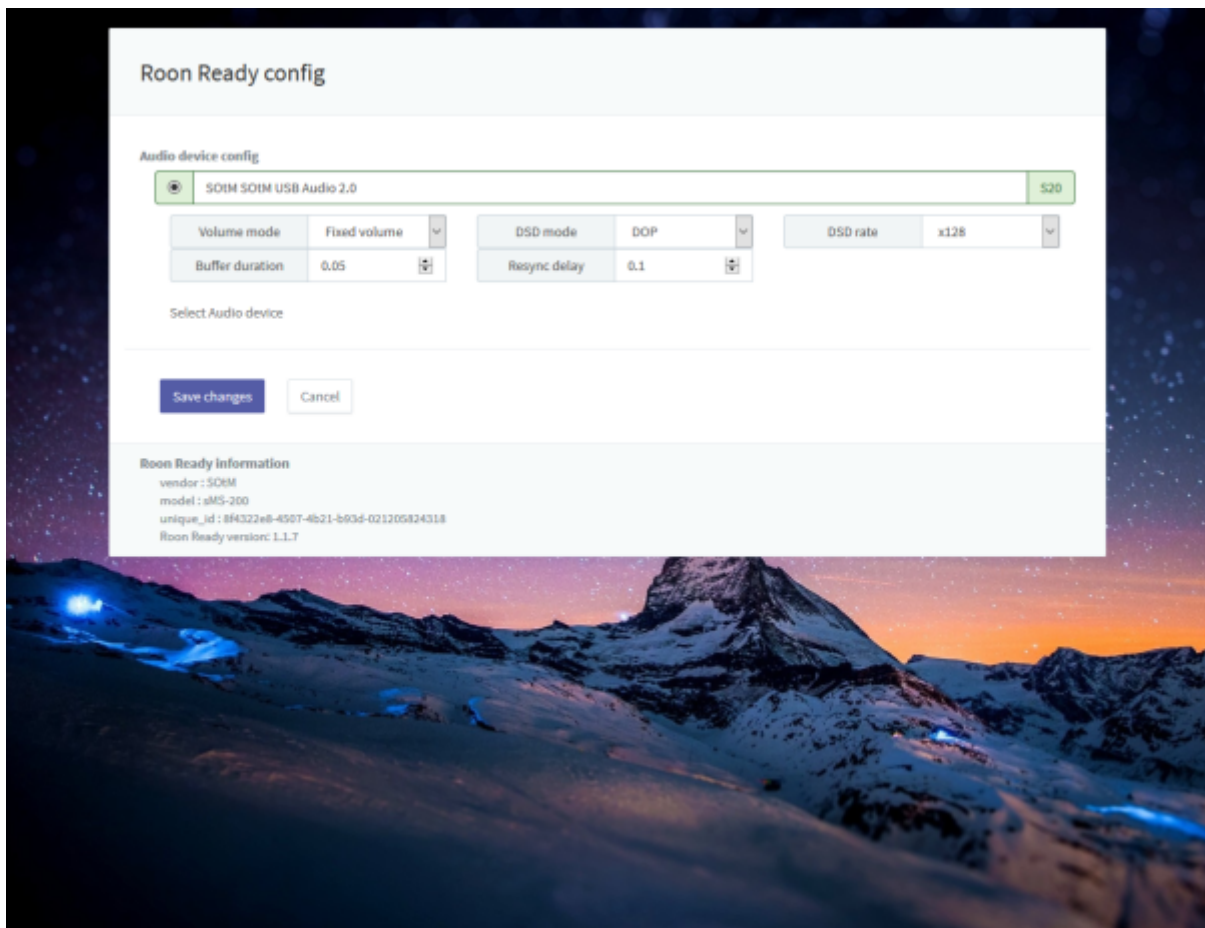

Roon

Roon . Control, Output, Core 가

Roon

Roon Ready

Roon Ready Roon Server, Roon Remote

. Roon Ready

RoonBridge

. hqplayer_naa

Roon Ready config

- **Audio device config:** USB DAC
- **Volume mode:** Fixed, Software, Device Controls
- **DSD mode:** DSD NONE, NATIVE, DOP, DCS, NATIVE/DOP, NATIVE/DCS
- **DSD rate:** DSD x64, x128, x256
- **Buffer duration:** 가