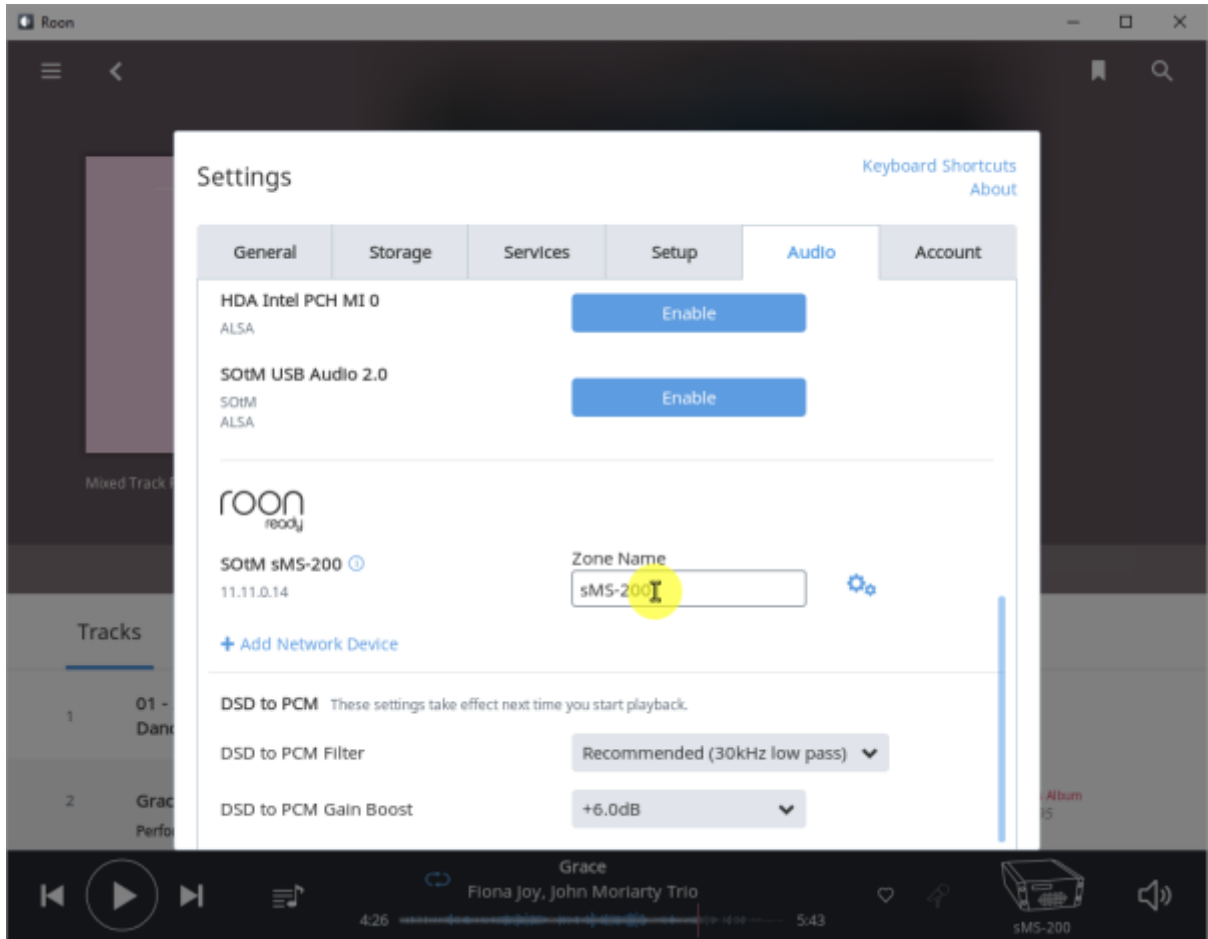

## Roon Ready config

- **Audio device config:** USB DAC
- **Volume mode:** Fixed, Software, Device Controls
- **DSD mode:** DSD NONE, NATIVE, DOP, DCS, NATIVE/DOP, NATIVE/DCS
- **DSD rate:** DSD x64, x128, x256
- **Buffer duration:** 가

# Roon Ready

Remote Roon Server . Roon Ready 'Active' . Roon  
Setting > Audio Roon Ready SMS-200

sMS-200 Audio zone