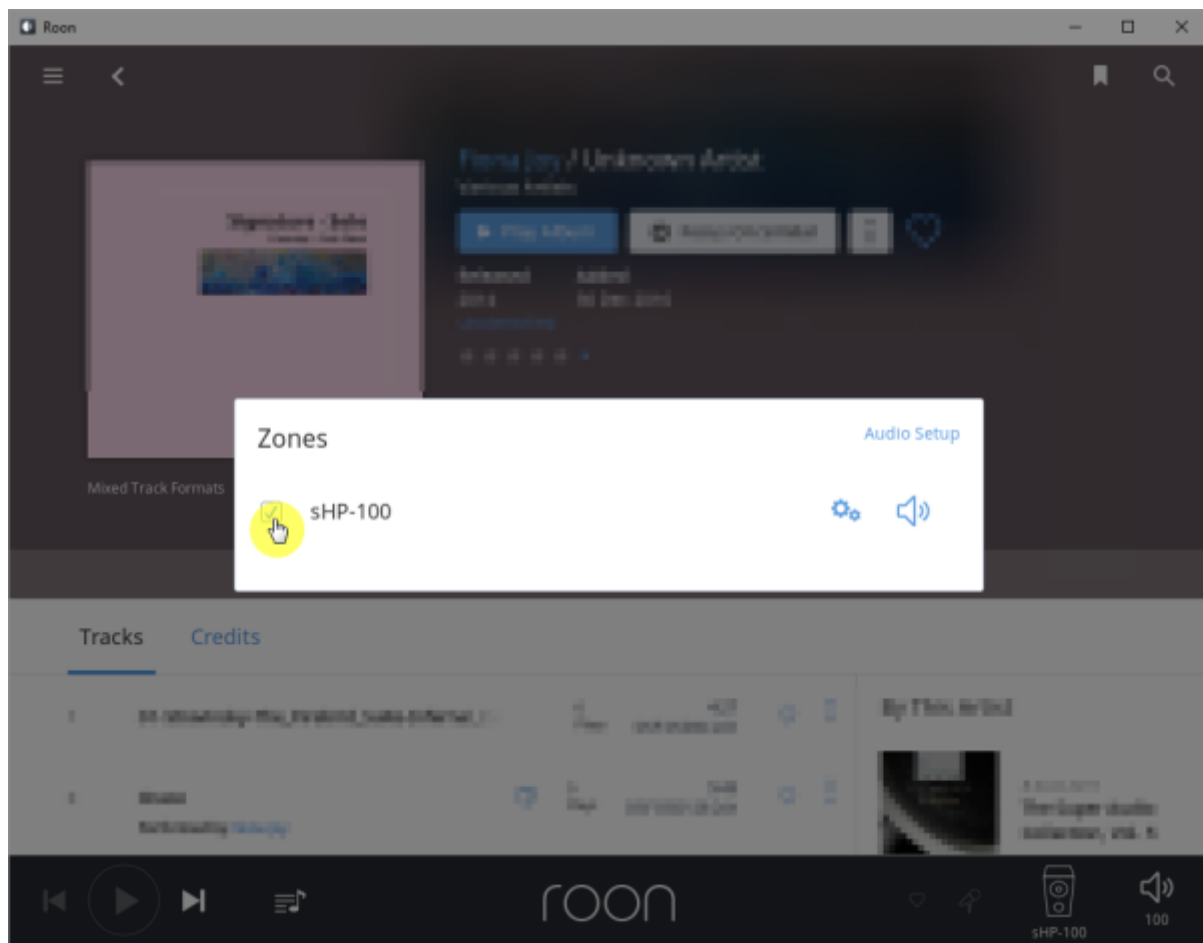

Audio Zone

: 2017/01/25 00:52

From:
<https://www.wiki.sotm-audio.com/> - **SOTM docs**

Permanent link:
<https://www.wiki.sotm-audio.com/doku.php?id=ko:roon&rev=1485323520>

Last update: **2017/01/25 00:52**