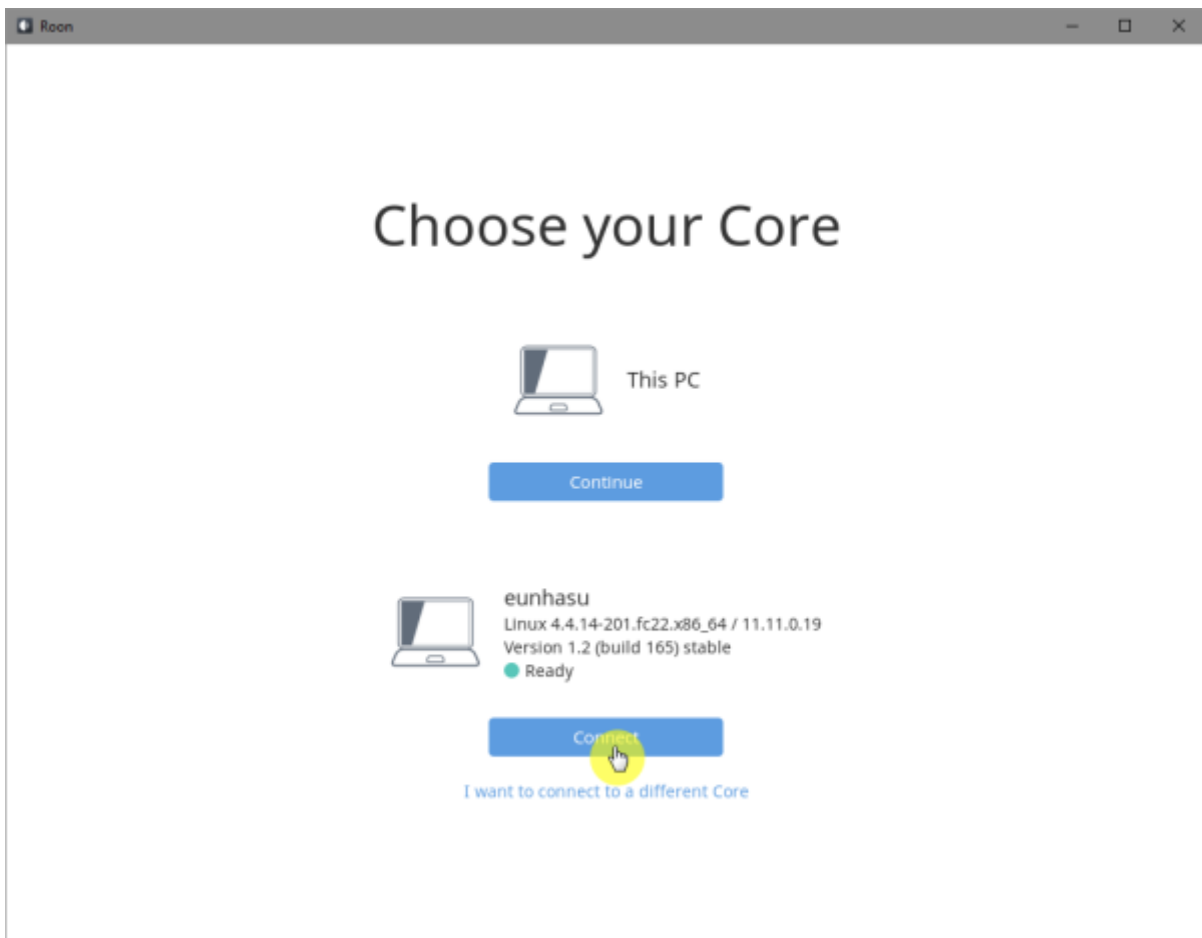

Roon Server

Roon Server Roon Core Roon Output

Roon Remote

[Roonlabs](#)

Roon Server

Roon Server

Roon Server 가 (Active) Roon Desktop Core sMS-1000SQ Core

Core