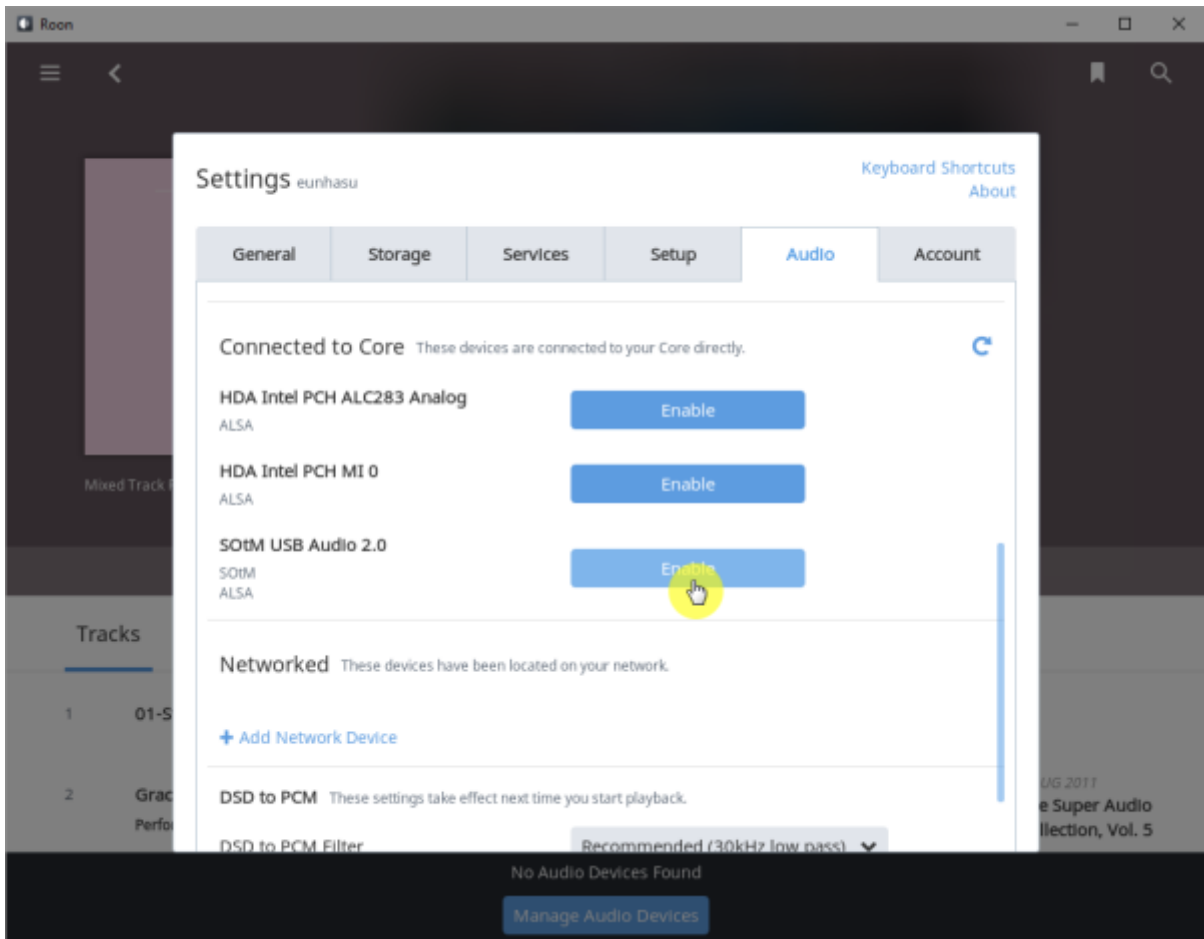

Roon Server

Roon Server Roon Core Roon Output

Roon Remote

[Roonlabs](#)

Roon Server

Roon Server

Roon Server 가 (Active) Roon Desktop Core sMS-1000SQ Core

Core