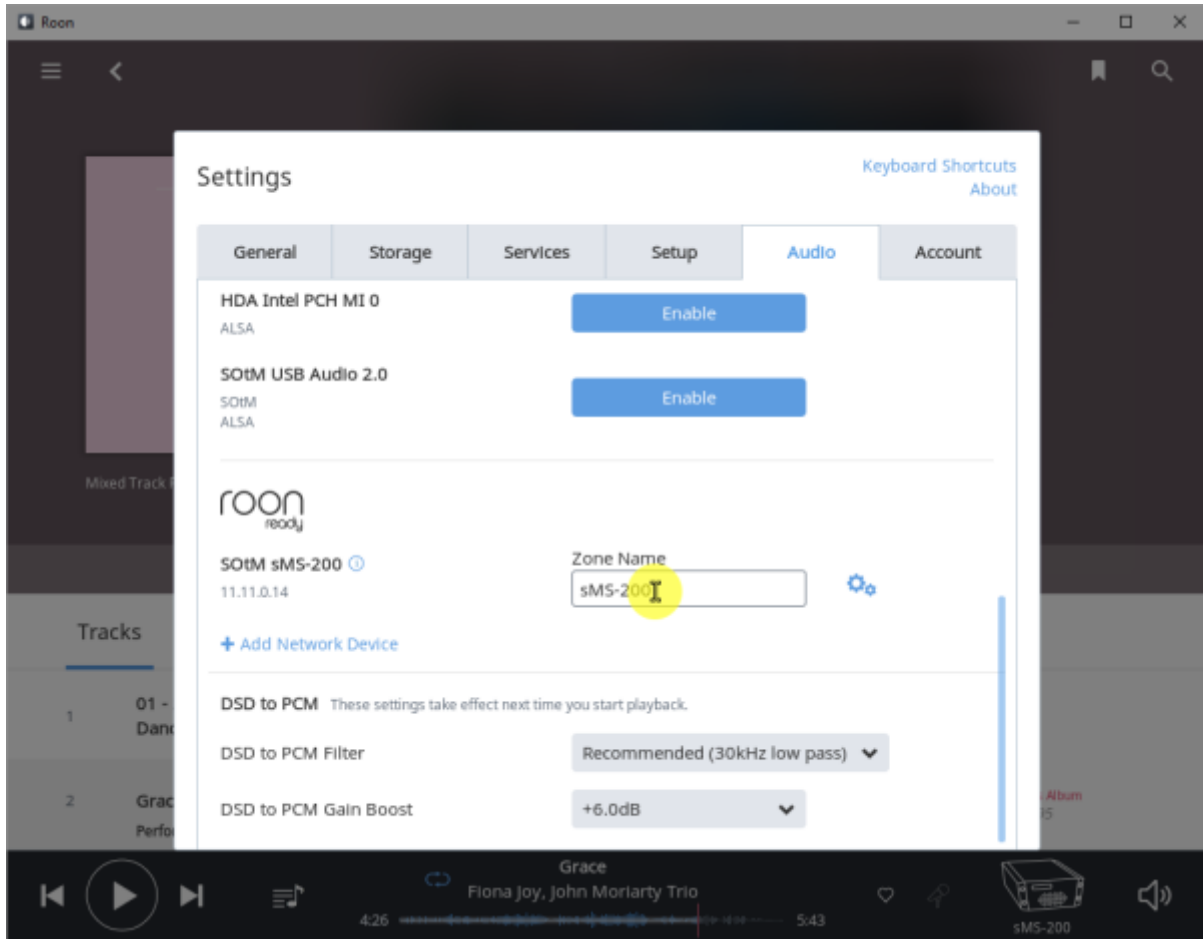

Roon

Roon 가 . Control, Output, Core . Roon .

Roon Ready

Roon Ready Roon Server, Roon Remote . Roon Ready
RoonBridge , . hqplayer_naa .

Roon Ready config

- **Audio device config:** USB DAC
- **Volume mode:** Fixed, Software, Device Controls
- **DSD mode:** DSD NONE, NATIVE, DOP, DCS, NATIVE/DOP, NATIVE/DCS
- **DSD rate:** DSD x64, x128, x256
- **Buffer duration:** 가

- **Resync delay:** 0.1 ~ 0.5 0.01

Roon Ready

Roon Ready 'Active' . Roon Desktop Setting > Audio Roon
 Ready SMS-200 .
 . Roon Ready 'Active' . Roon Remote Setting > Audio Roon
 Ready SMS-200

sMS-200 Audio zone