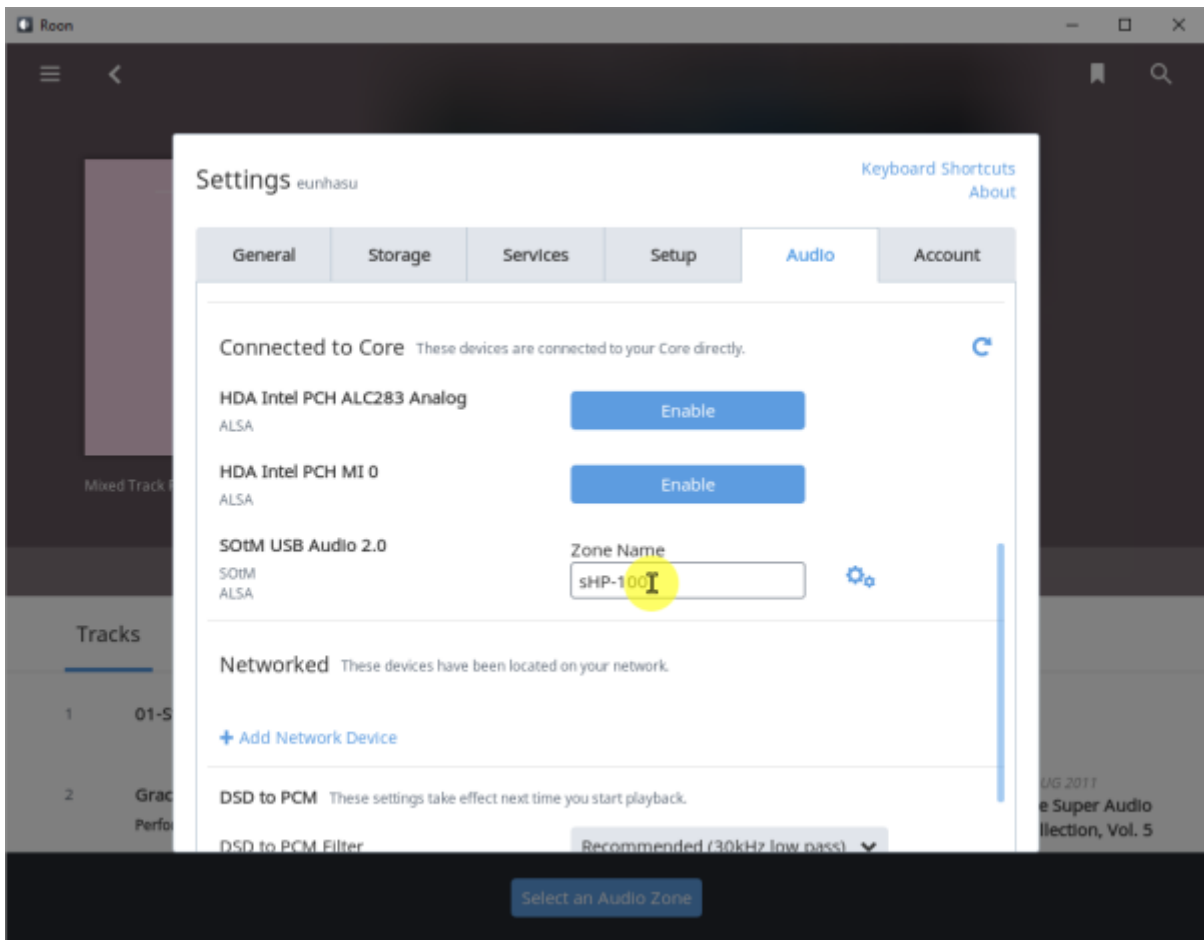

Roon Server

Roon Server Roon Core Roon Output

Roon Remote

[Roonlabs](#)

Roon Server

Roon Server

Roon Server 가 (Active) Roon Desktop Core sMS-1000SQ Core

Core