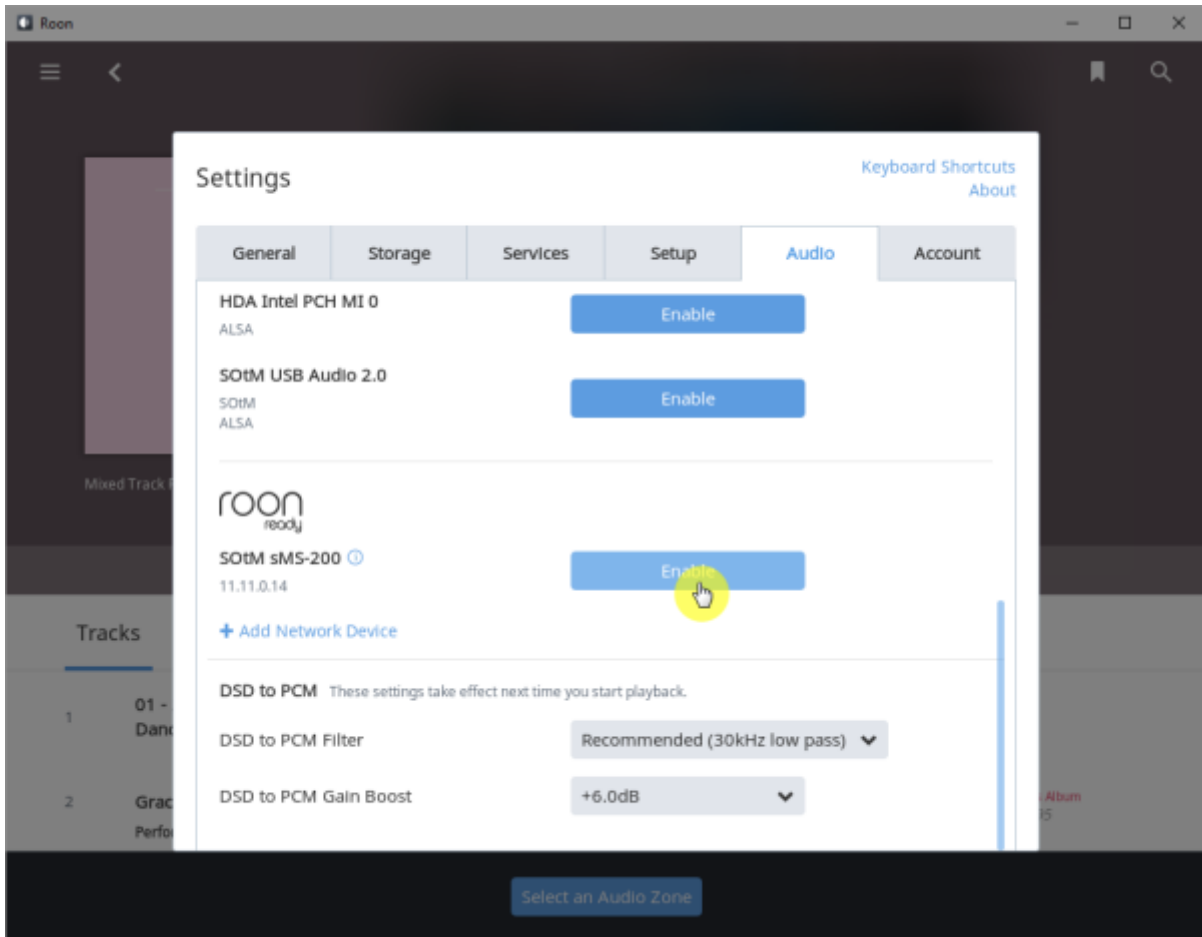

Roon

Roon 가 . Control, Output, Core . Roon .

Roon Ready

Roon Ready Roon Server, Roon Remote . Roon Ready
RoonBridge , . hqplayer_naa .

Roon Ready config

- **Audio device config:** USB DAC
- **Volume mode:** Fixed, Software, Device Controls
- **DSD mode:** DSD NONE, NATIVE, DOP, DCS, NATIVE/DOP, NATIVE/DCS
- **DSD rate:** DSD x64, x128, x256
- **Buffer duration:** 가

- **Resync delay:** 0.1 ~ 0.5 0.01

Roon Ready

Roon Ready 'Active' . Roon Desktop Setting > Audio Roon
 Ready SMS-200 .
 . Roon Ready 'Active' . Roon Remote Setting > Audio Roon
 Ready SMS-200

sMS-200 Audio zone