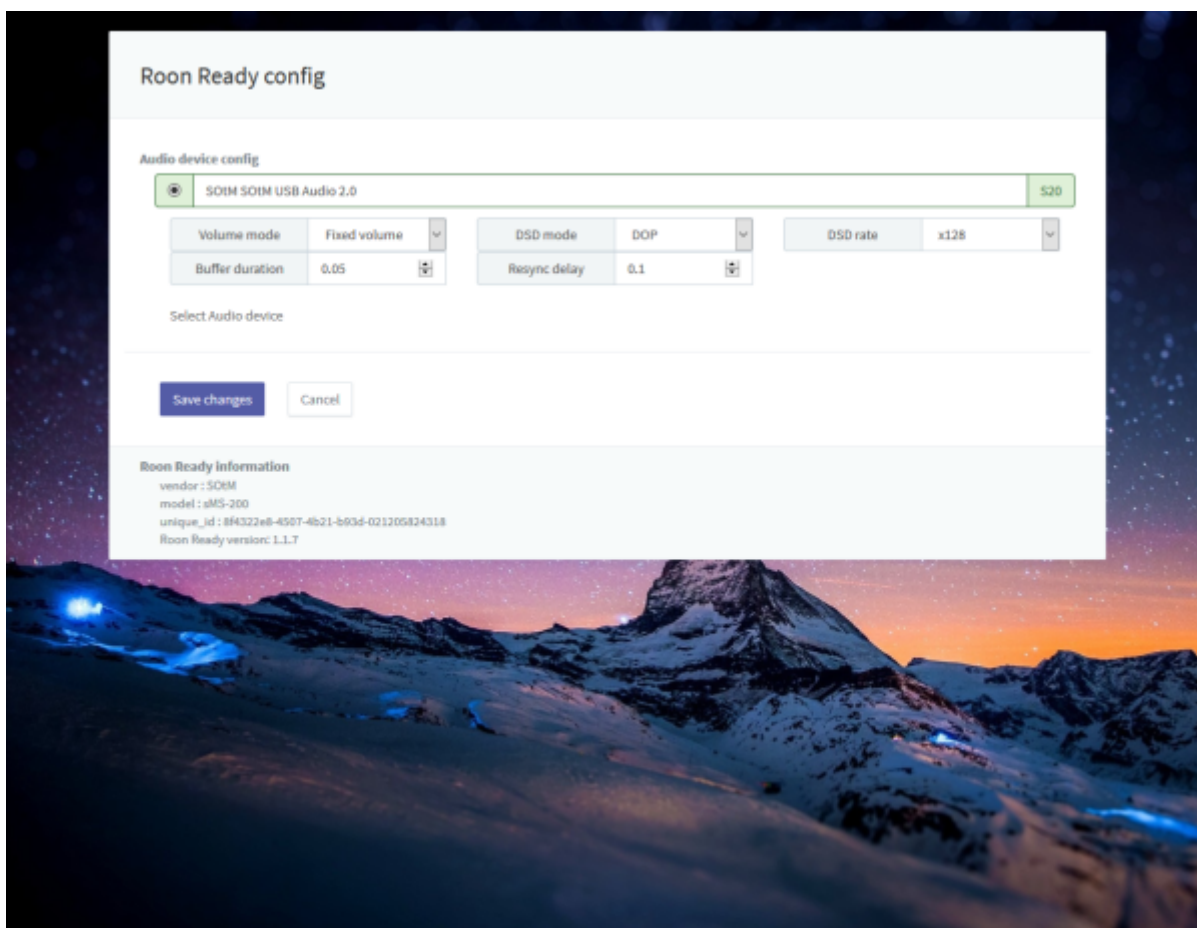

Roon

Roon 가 . Control, Output, Core . Roon .

Roon Ready

Roon Ready Roon Server, Roon Remote . Roon Ready
RoonBridge , . hqplayer_naa .

Roon Ready config

- **Audio device config:** USB DAC
- **Volume mode:** Fixed, Software, Device Controls
- **DSD mode:** DSD NONE, NATIVE, DOP, DCS, NATIVE/DOP, NATIVE/DCS
- **DSD rate:** DSD x64, x128, x256
- **Buffer duration:** 가