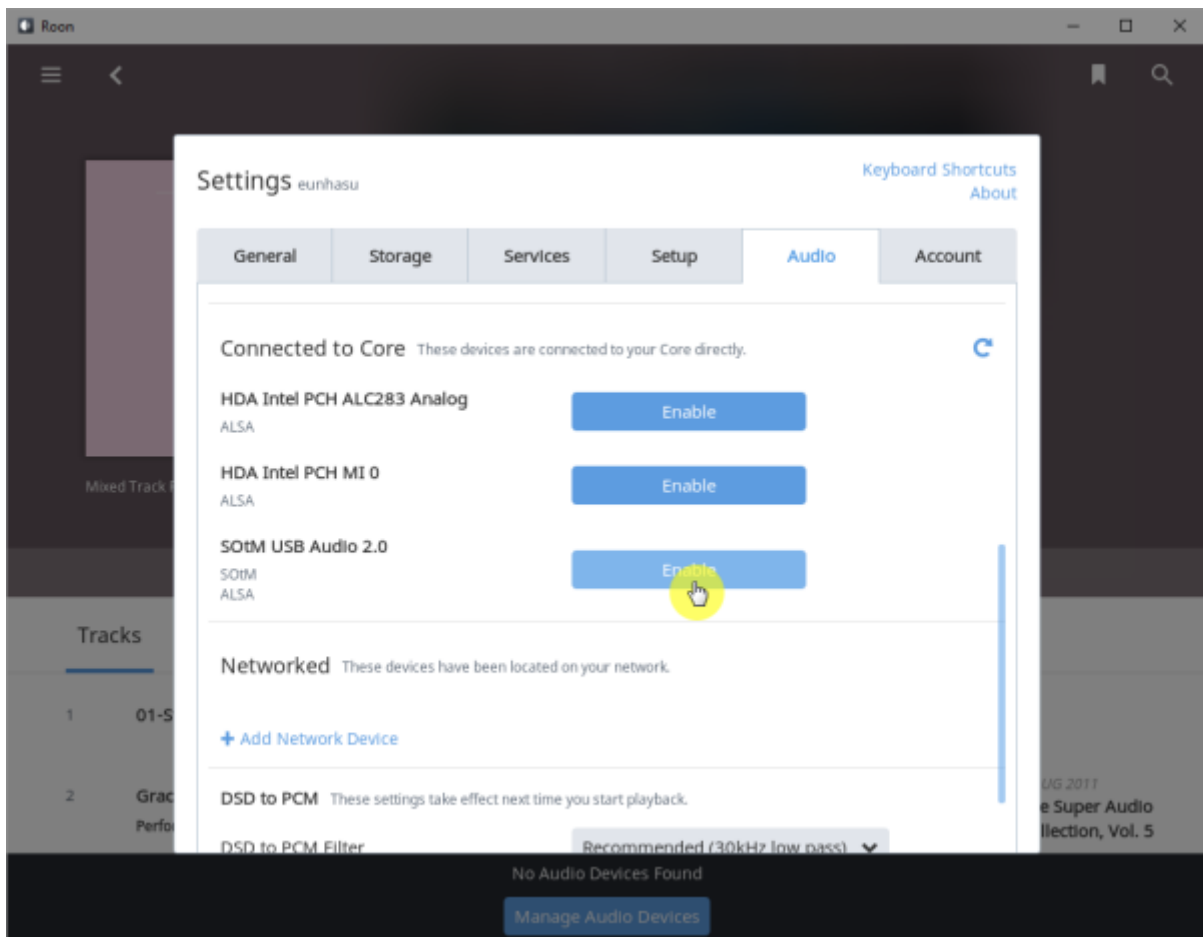

Roon Server

Roon Server Roon Core Roon Output Roon Remote [Roonlabs](#)

Roon Server

[Roon Server](#)

[Roon Server](#) 가 (Active) Roon Desktop Core SMS-1000SQ Core

Core

Audio Zone

: 2017/01/25 00:23