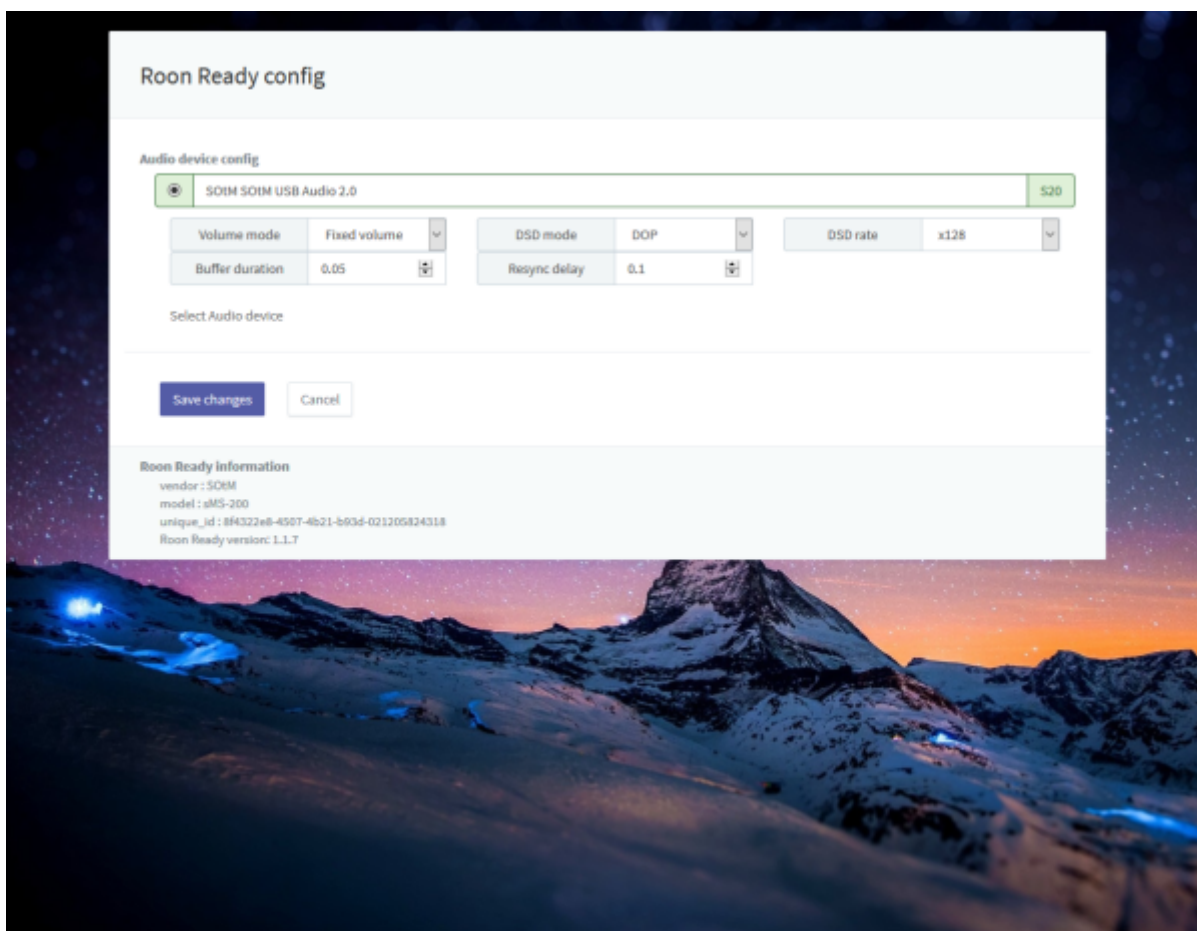

Roon

Roon . Control, Output, Core 가 Roon .

Roon Ready

Roon Ready Roon Server, Roon Remote . Roon Ready
RoonBridge , . hqplayer_uaa

Roon Ready config

- **Audio device config:** USB DAC
- **Volume mode:** Fixed, Software, Device Controls
- **DSD mode:** DSD NONE, NATIVE, DOP, DCS, NATIVE/DOP, NATIVE/DCS
- **DSD rate:** DSD x64, x128, x256
- **Buffer duration:** 가