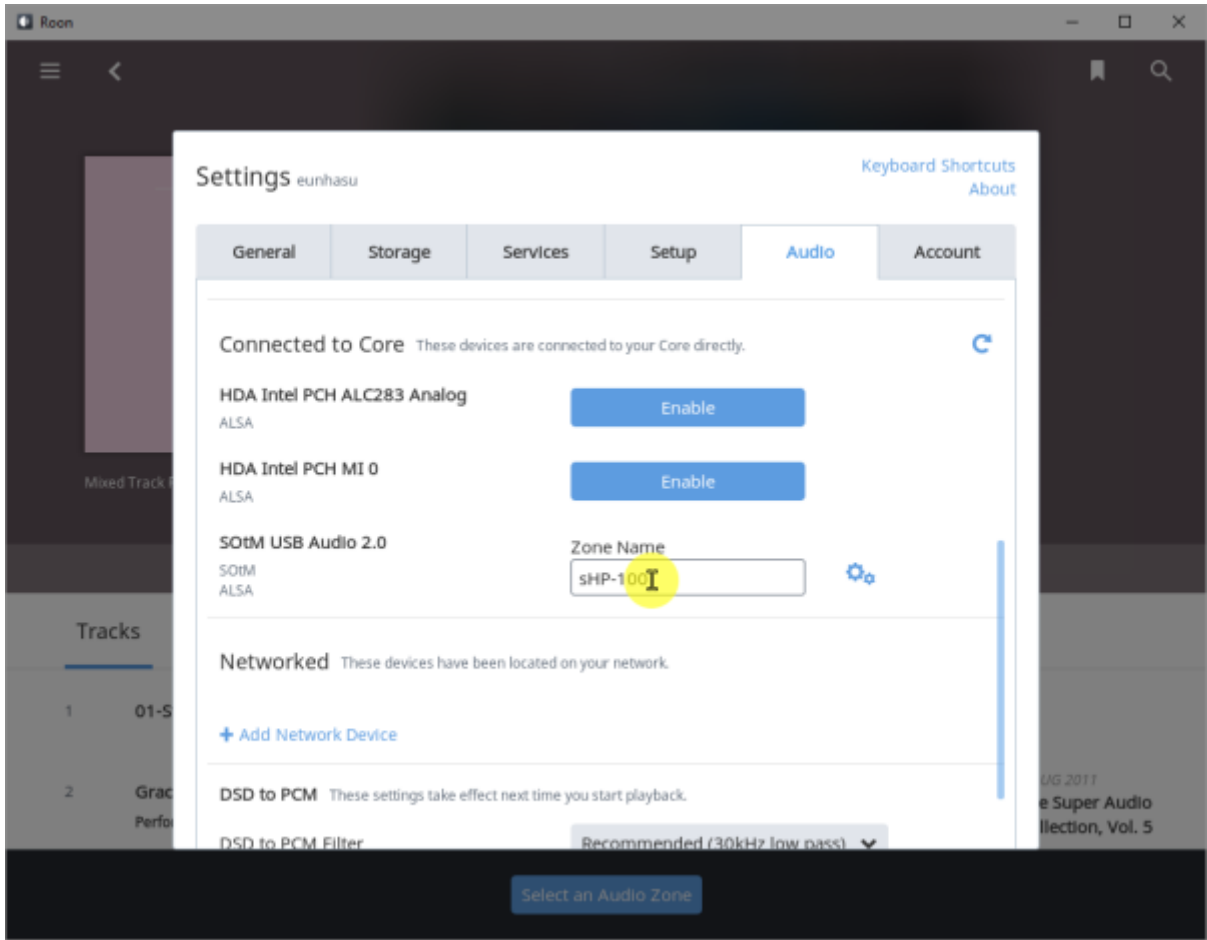

Roon Server

Roon Server Roon Core Roon Output Roon Remote [Roonlabs](#)

Roon Server

[Roon Server](#)

[Roon Server](#) 가 (Active) Roon Desktop Core SMS-1000SQ Core

Core

Audio Zone

: 2017/01/25 00:23