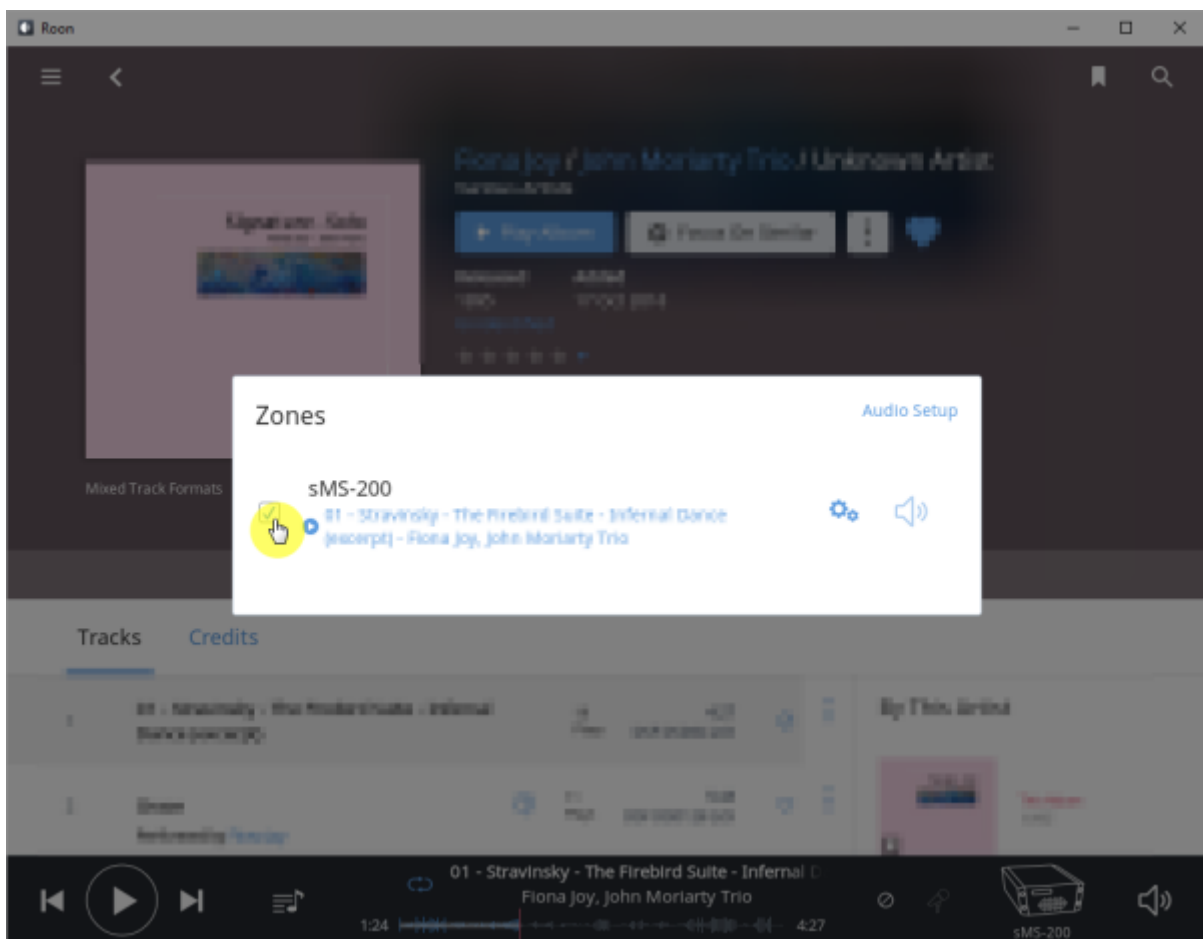

- Resync delay: 0.1 ~ 0.5 0.01

Roon Ready

Roon Ready
Ready

'Active'
SMS-200

. Roon Desktop

Setting > Audio

Roon

Audio Zone