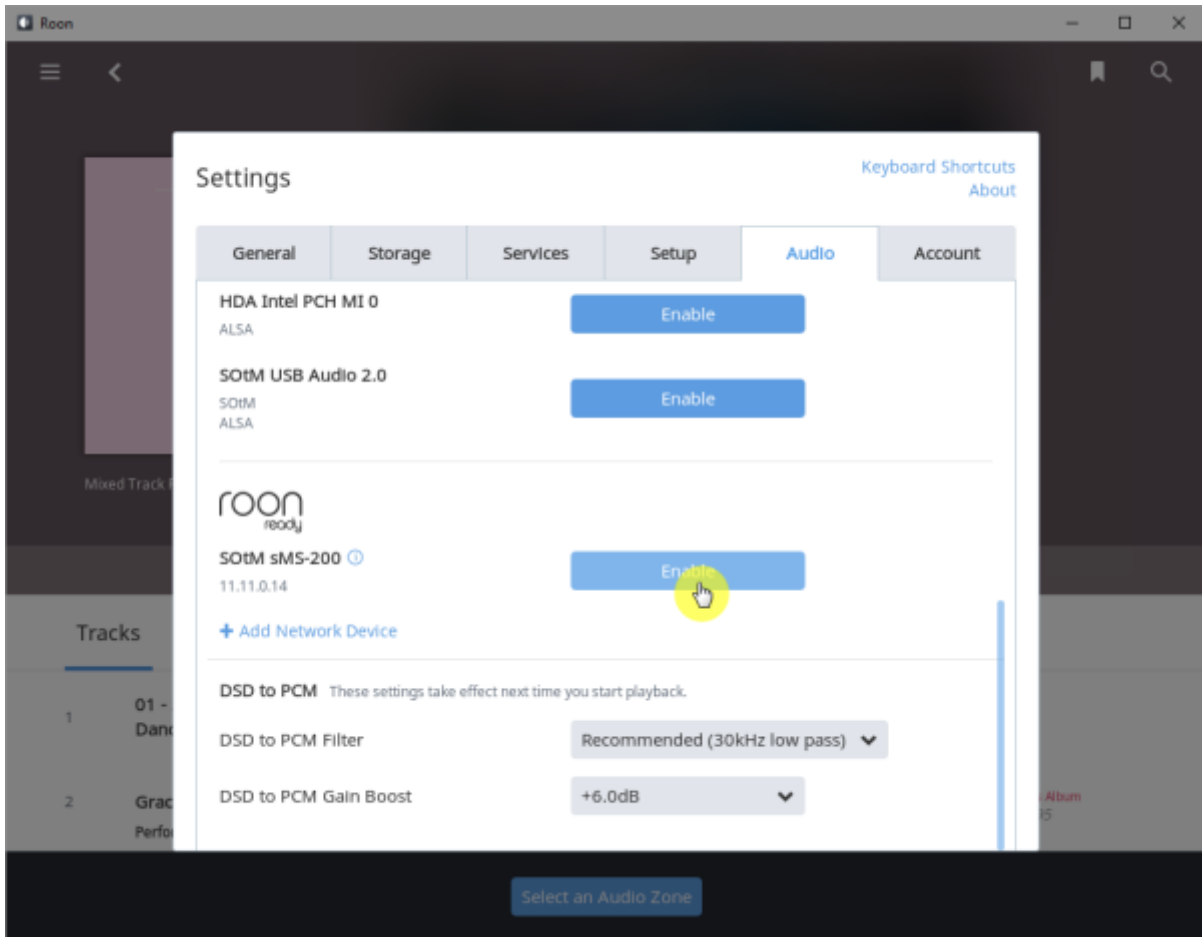

- Resync delay: 0.1 ~ 0.5 0.01

Roon Ready

Roon Ready
Ready

'Active'
SMS-200

. Roon Desktop

Setting > Audio

Roon