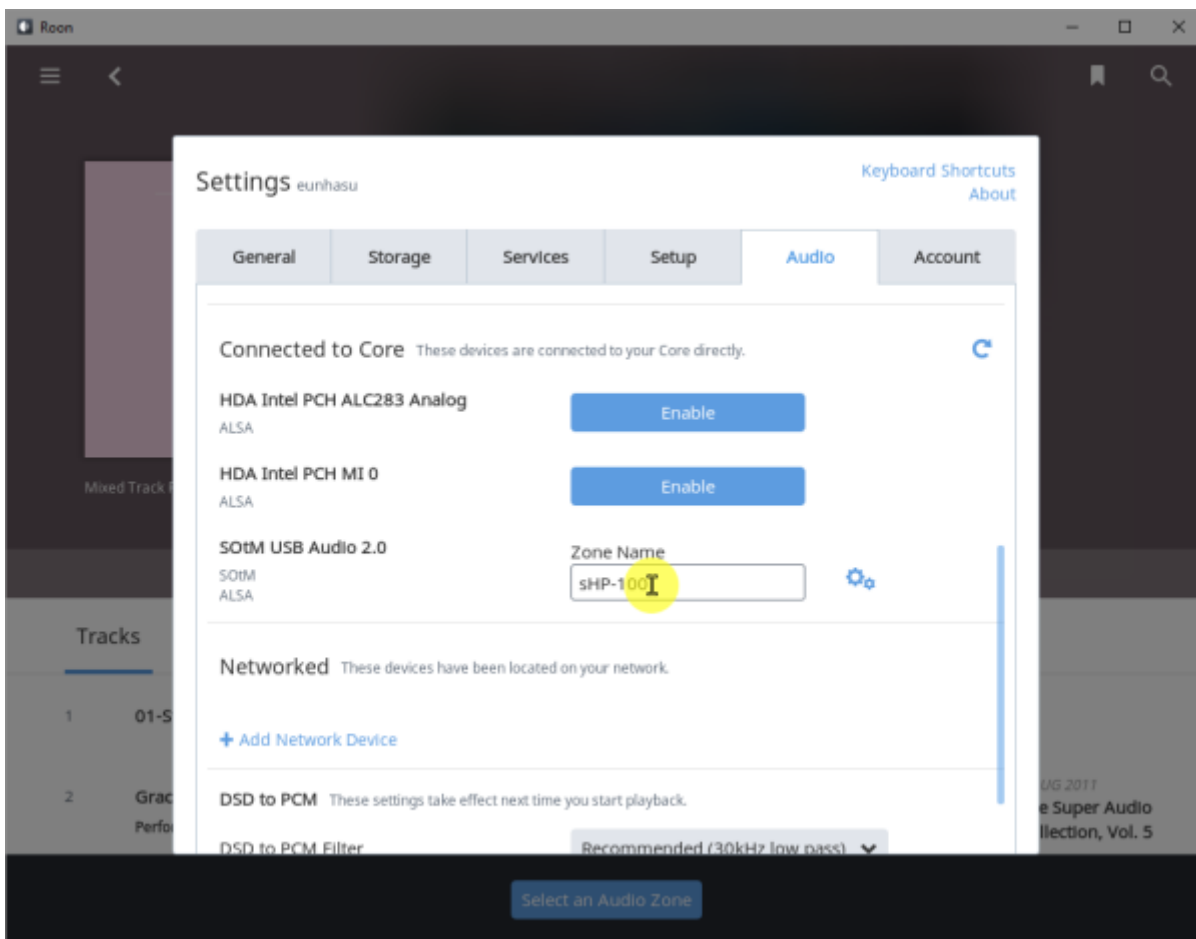

## Roon Server

Roon Server   Roon Core   Roon Output

Roon Remote

. [Roonlabs](https://www.roonlabs.com)

# Roon Server

Roon Server

Roon Server 가 (Active) Roon Desktop Core SMS-1000SQ Core

Core