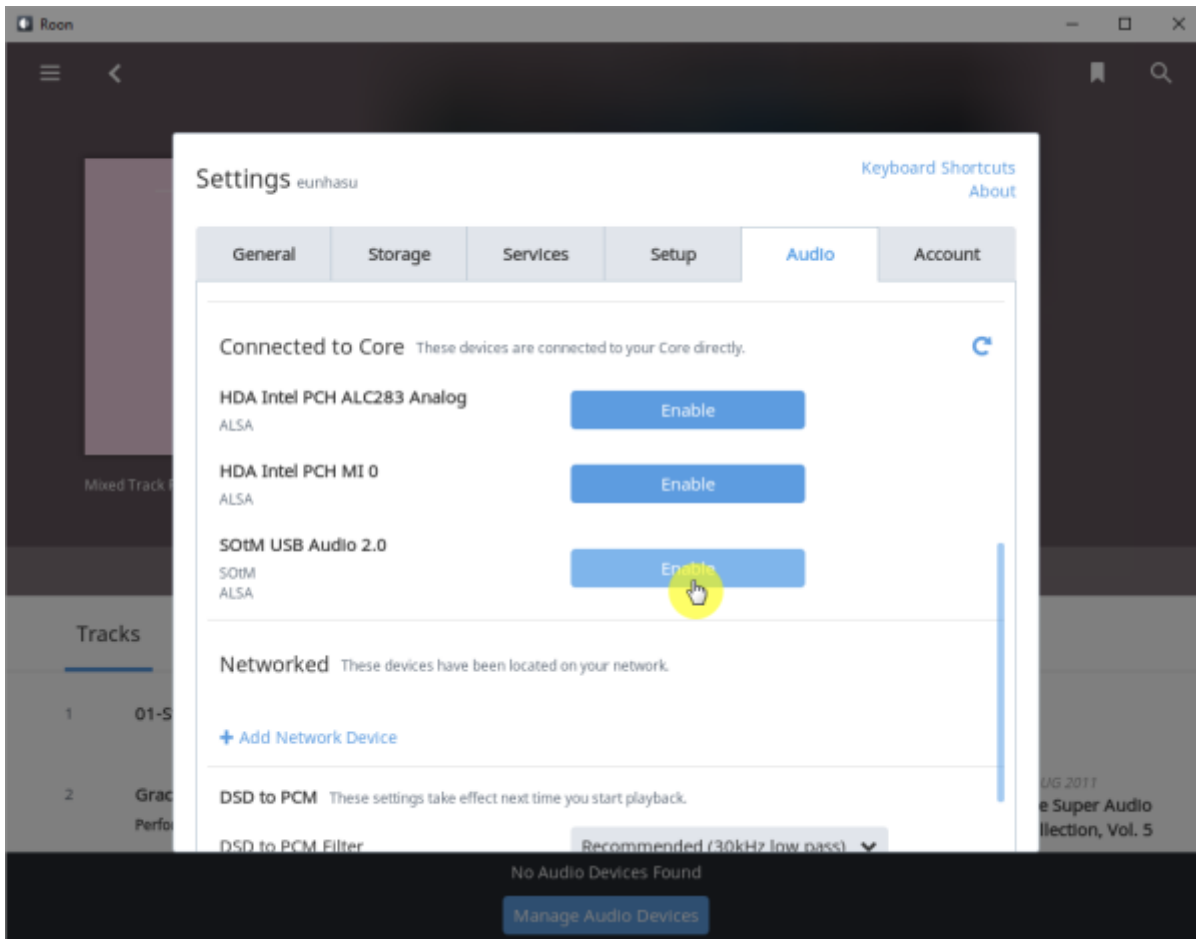

## Roon Server

Roon Server   Roon Core   Roon Output

Roon Remote

. [Roonlabs](https://www.roonlabs.com)

# Roon Server

Roon Server

Roon Server 가 (Active) Roon Desktop Core SMS-1000SQ Core

Core