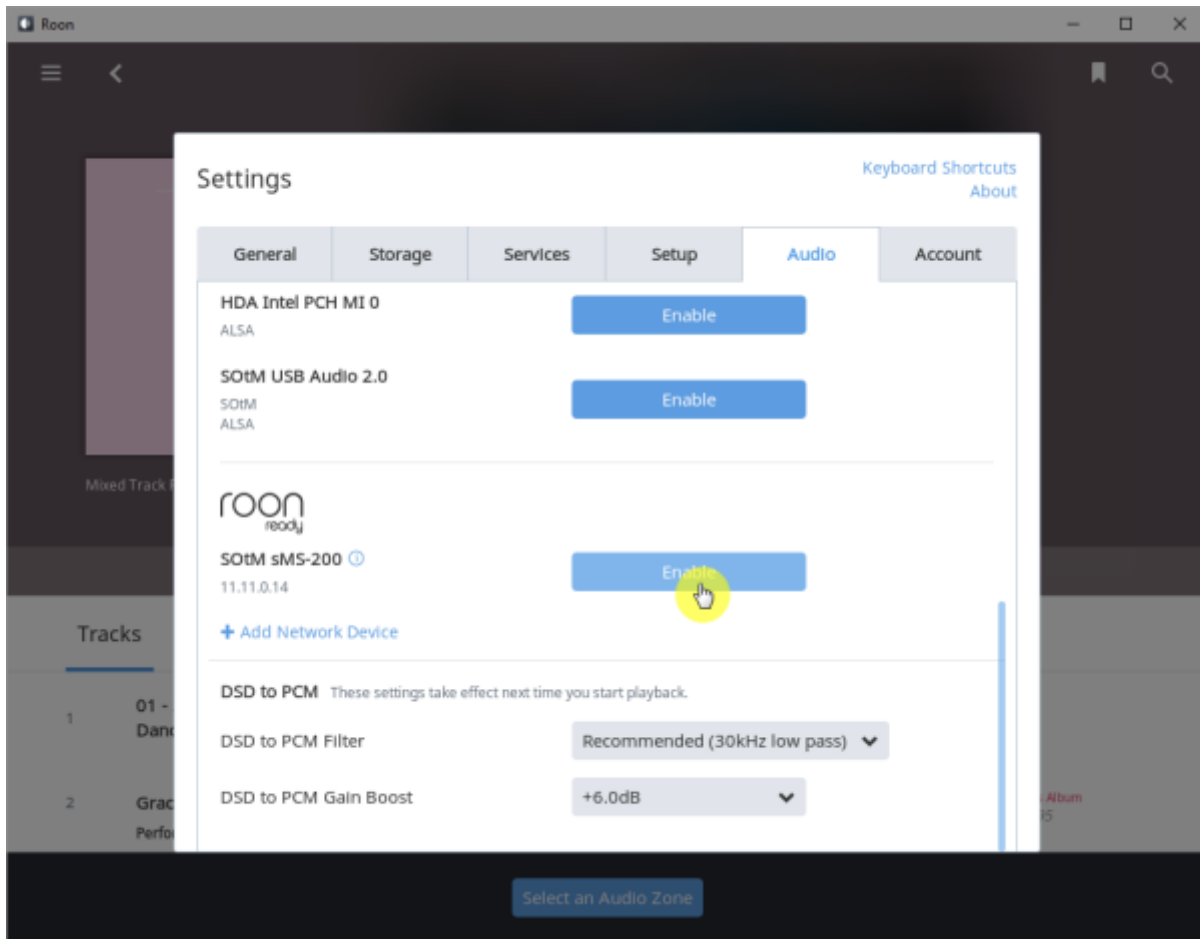

## Roon Ready

Roon Ready Roon Server, Roon Remote . Roon Ready  
RoonBridge , . hqplayer\_naa

Roon Ready 'Active' . Roon Ready가

- **Audio device config:** USB DAC
- **Volume mode:** Fixed, Software, Device Controls
- **DSD mode:** DSD NONE, NATIVE, DOP, DCS, NATIVE/DOP, NATIVE/DCS
- **DSD rate:** DSD x64, x128, x256
- **Buffer duration:** 가
- **Resync delay:** 0.1 ~ 0.5 0.01

## Roon Ready

Roon Ready 'Active' Roon Desktop Setting > Audio Roon  
Ready SMS-200