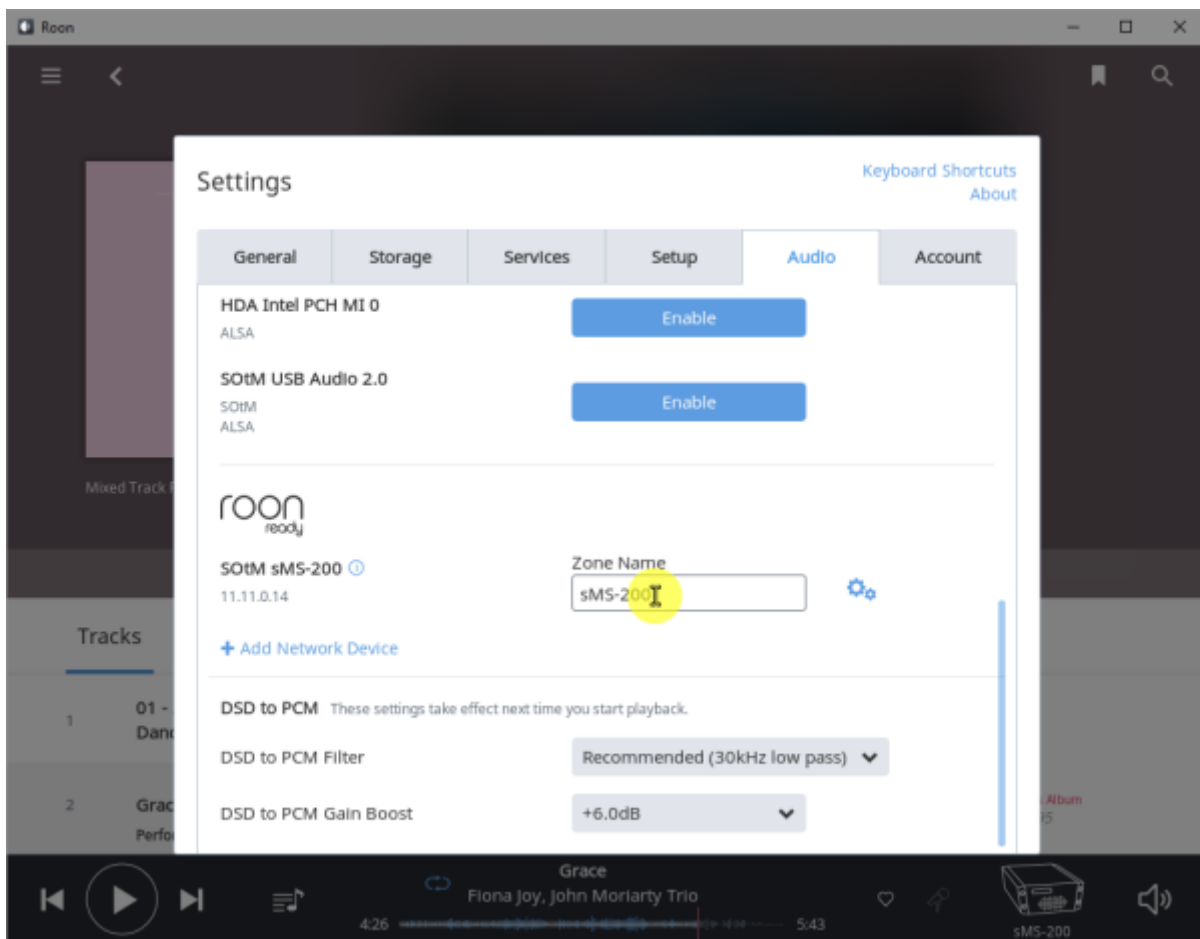

## Roon Ready

Roon Ready Roon Server, Roon Remote . Roon Ready  
RoonBridge , . hqplayer\_naa

Roon Ready 'Active' . Roon Ready가

- **Audio device config:** USB DAC
- **Volume mode:** Fixed, Software, Device Controls
- **DSD mode:** DSD NONE, NATIVE, DOP, DCS, NATIVE/DOP, NATIVE/DCS
- **DSD rate:** DSD x64, x128, x256
- **Buffer duration:** 가
- **Resync delay:** 0.1 ~ 0.5 0.01

## Roon Ready

Roon Ready 'Active' Roon Desktop Setting > Audio Roon  
Ready SMS-200