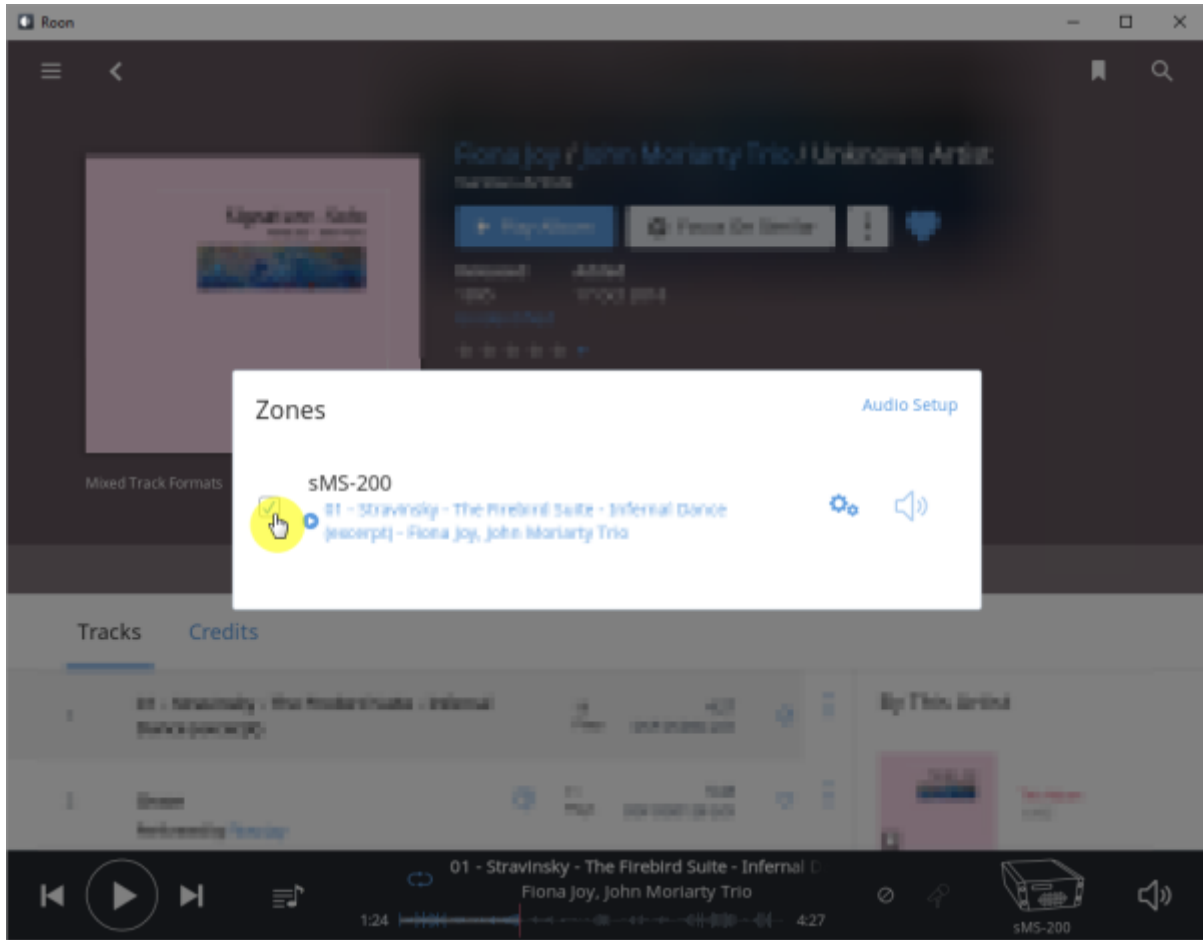

Roon Ready

Roon Ready 'Active' Roon Desktop Setting > Audio Roon
 Ready SMS-200

Audio Zone

Roon Server

Roon Server Roon Core Roon Output

Roon Remote

. [Roonlabs](https://www.roonlabs.com)

Roon Server