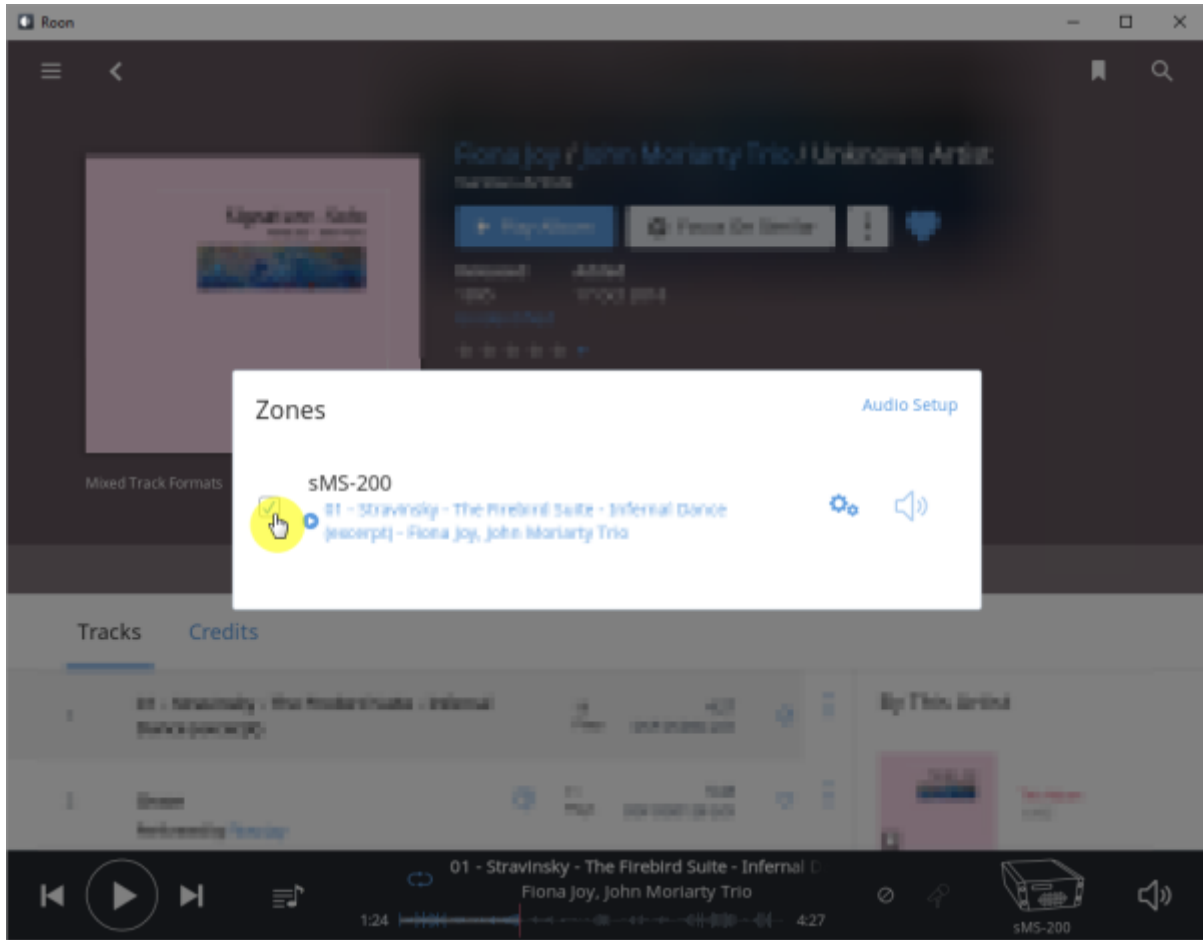

Audio Zone

Roon Server

Roon Server   Roon Core   Roon Output

Roon Remote

. [Roonlabs](https://www.roonlabs.com)