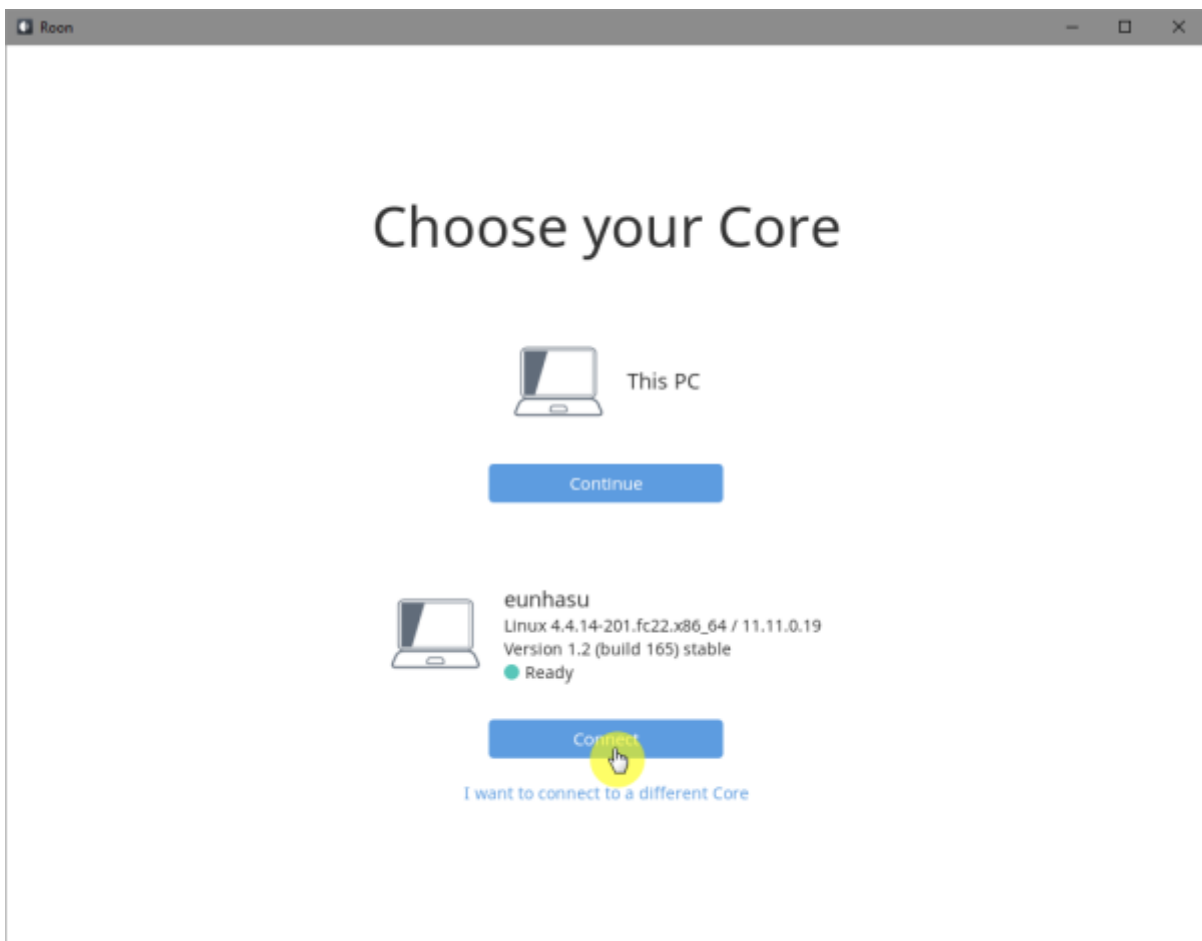

Roon Server 가 (Active) Roon Desktop Core SMS-1000SQ Core