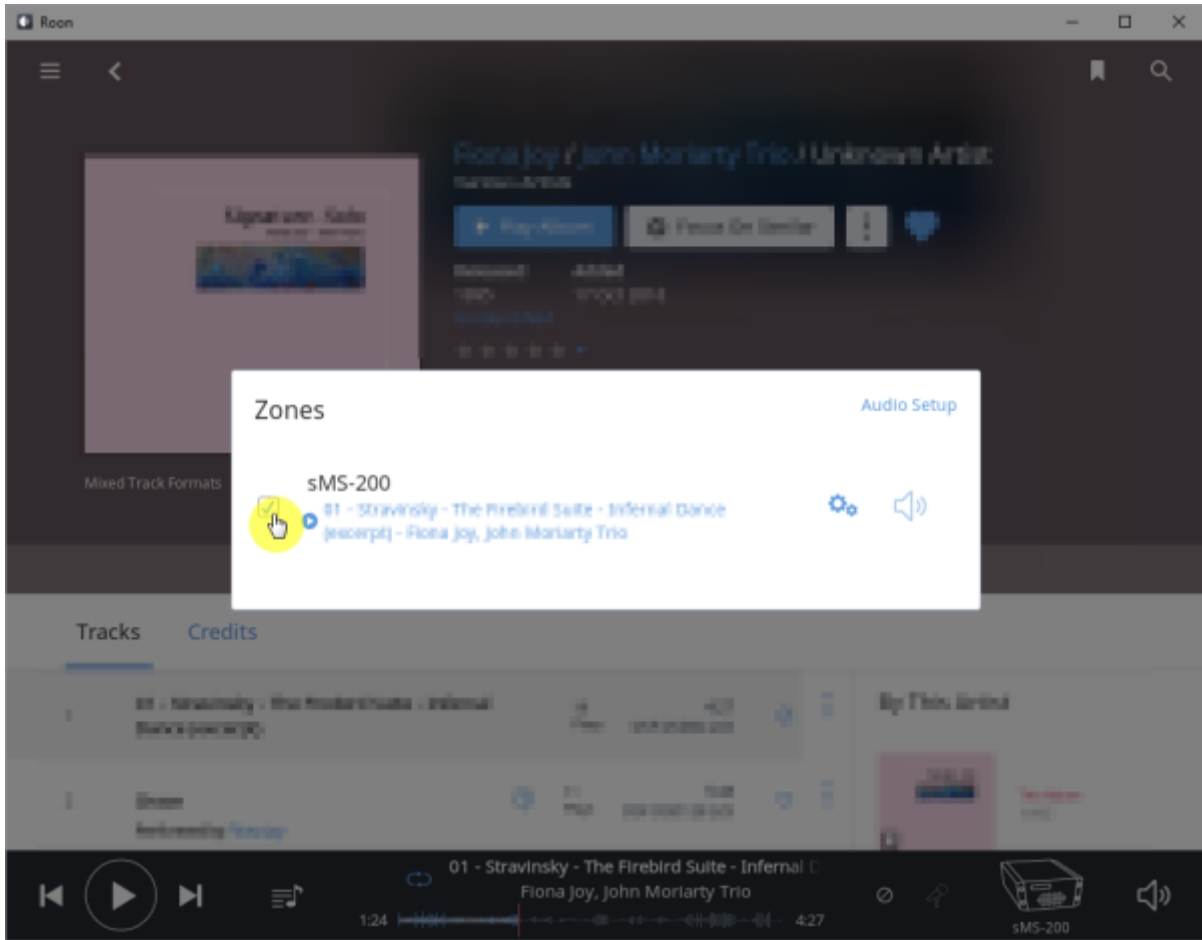

Audio Zone

Roon Server

Roon Server   Roon Core   Roon Output

Roon Remote

. [Roonlabs](https://www.roonlabs.com)