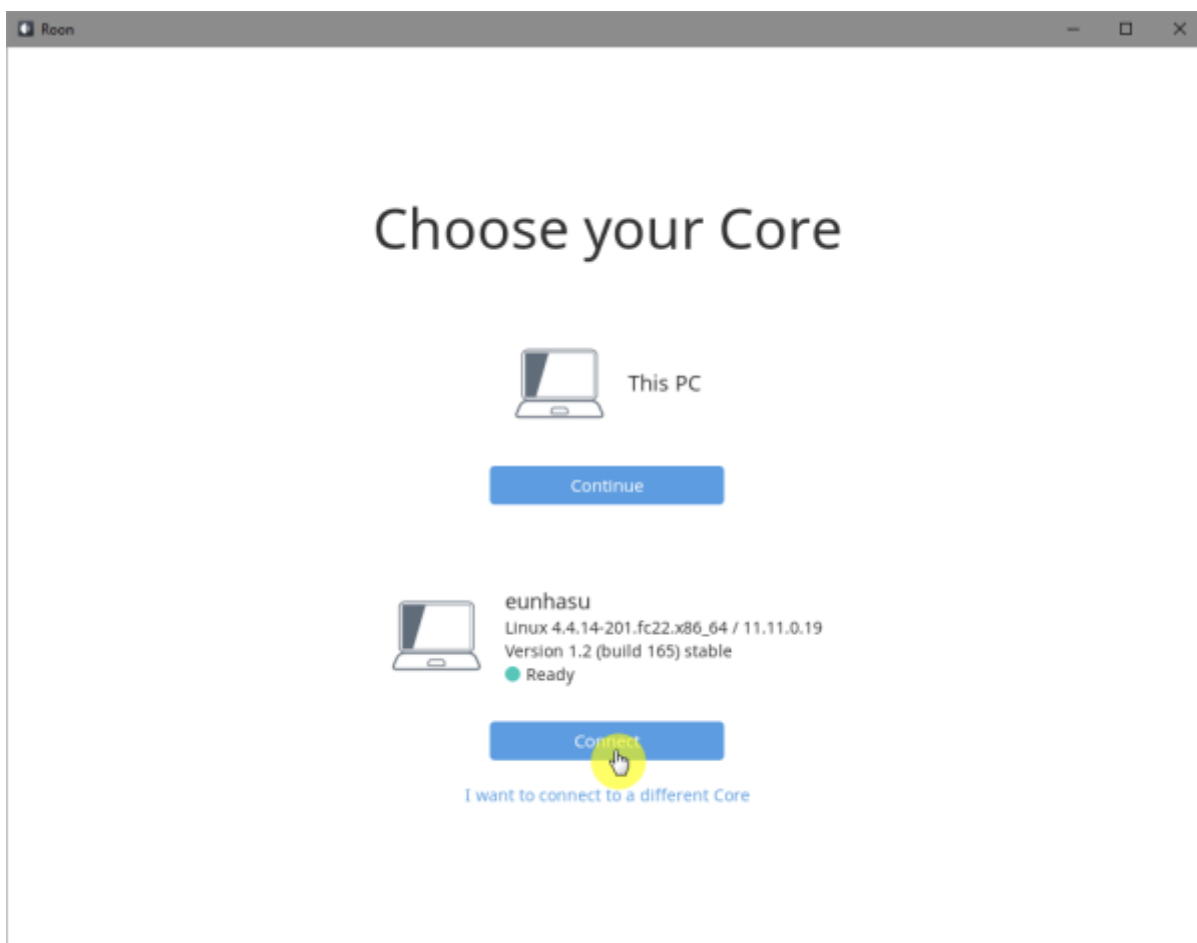

Roon Server 가 (Active)   Roon Desktop   Core   SMS-1000SQ   Core