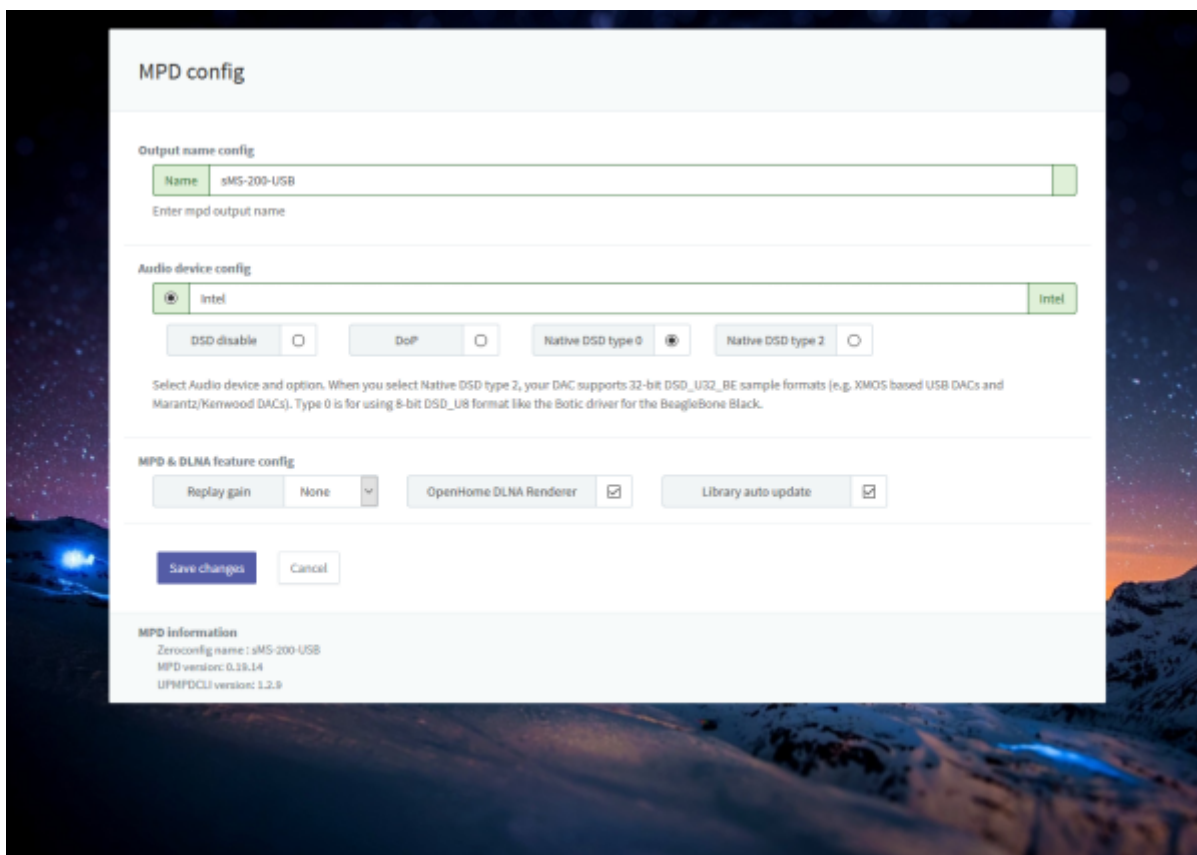

MPD USB  
 Eunhasu DLNA (DLNA audio renderer) 가 DLNA  
 , DLNA 가 .

- Name: MPD DLNA
- Audio device config: USB DAC
- DOP enable: DSD DOP
- Native DSD type 0: 8-bit DSD\_U8 DAC ( , Botic BeagleBone Black)
- Native DSD type 2: 32-bit DSD\_U32\_BE DAC ( , XMOS USB DACs Marantz/Kenwood DAC)
- Replay gain: Replay gain None, Album, Track
- OpenHome DLNA Renderer: OpenHome DLNA Renderer
- Library auto update: