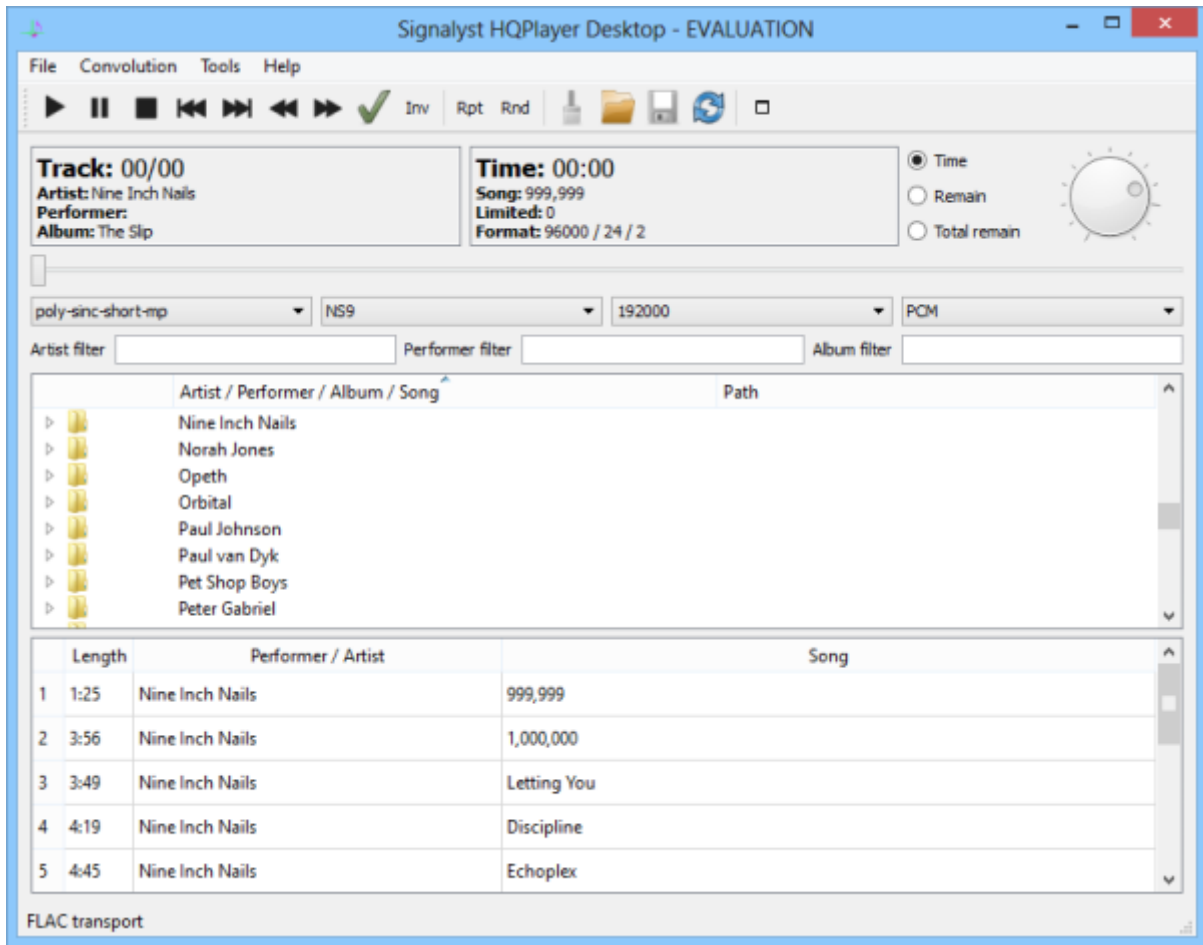

HQPlayer NAA

HQPlayer Desktop Windows, macOS, Linux up-sampling 가

. HQPlayer NAA HQPlayer Desktop

DSD . HQPlayer NAA

Eunhasu HQPlayer NAA

HQPlayer Desktop

HQPlayer Desktop

Eunhasu