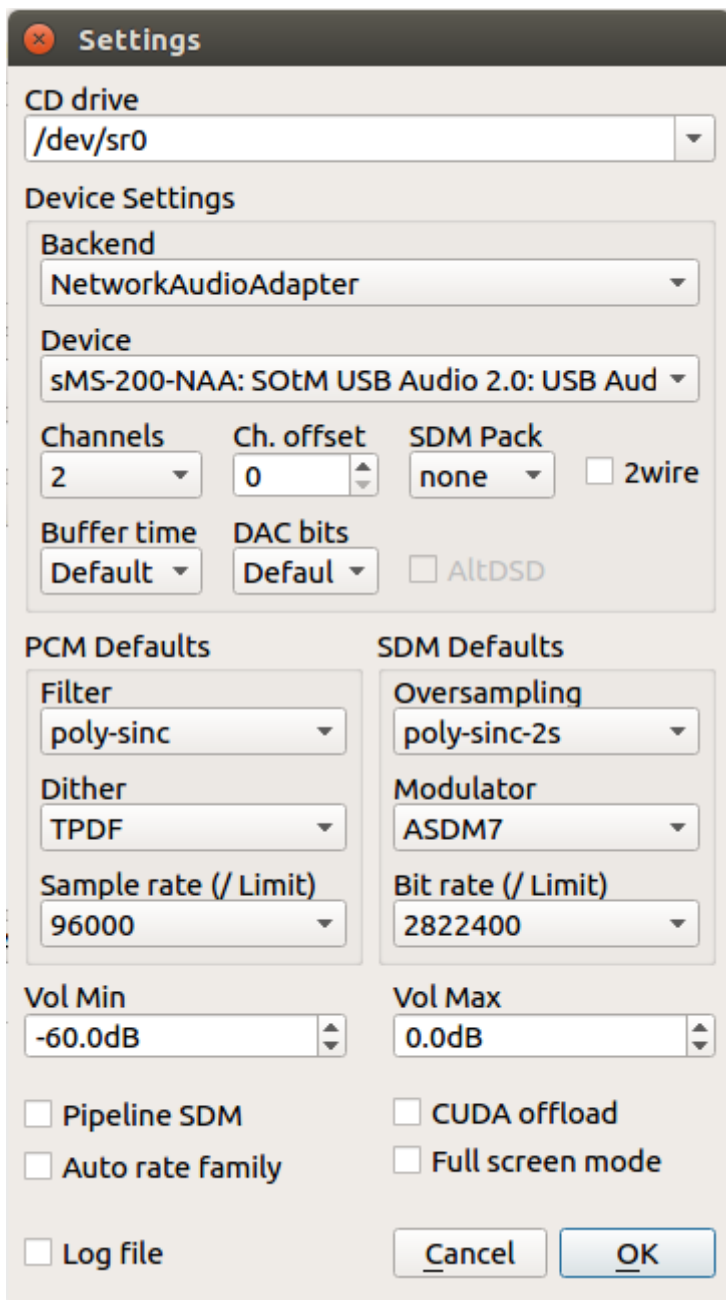

HQPlayer Windows, macOS, Linux

up-sampling 가

HQPlayer NAA HQPlayer

DSD

. HQPlayer NAA

Eunhasu HQPlayer NAA

HQPlayer

HQPlayer