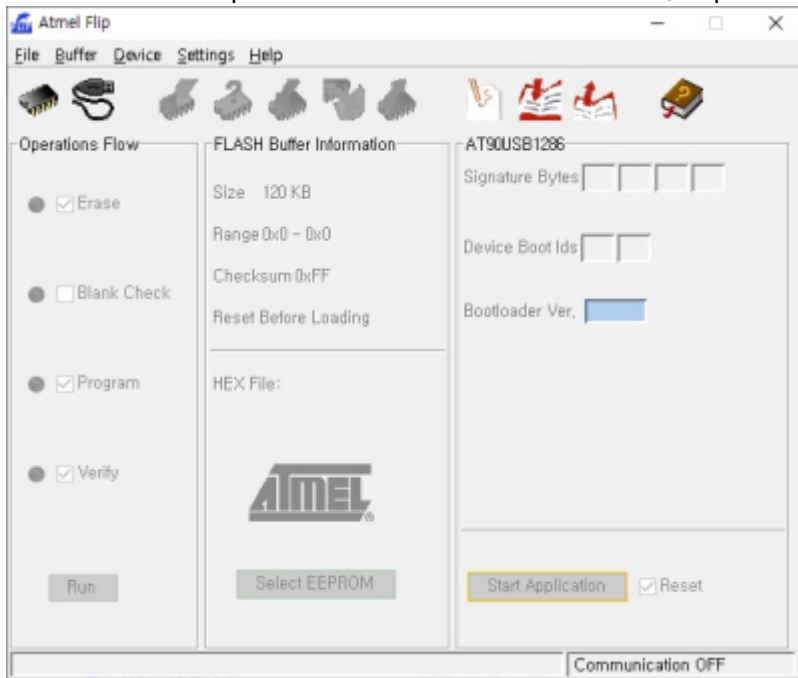

sDP-1000EX

sDP-1000EX PC USB
DFU

sDP-1000EX Audio USB

- OLED
- OLED

Flip

Flip , Flip

, AT90USB1286

USB Port Connection 'Open'