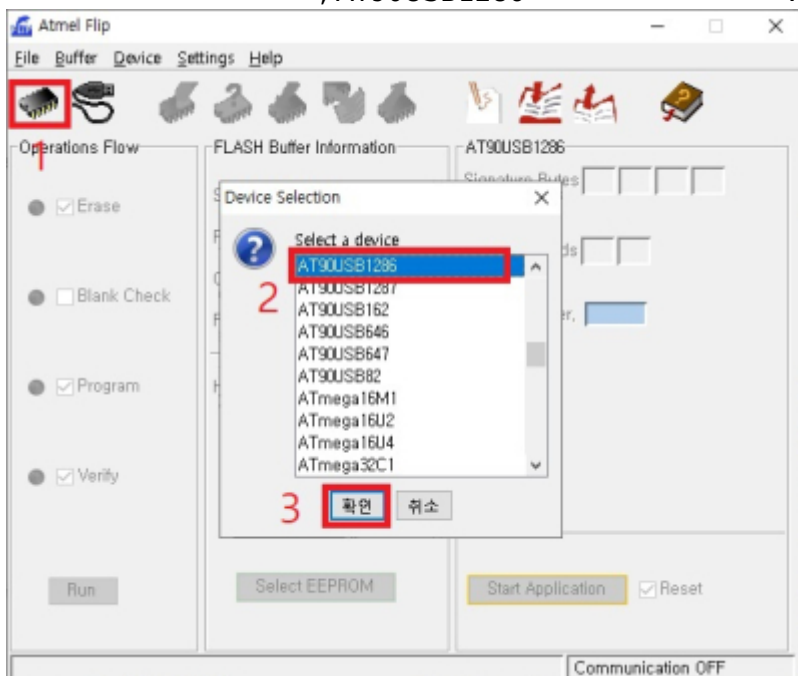

sDP-1000EX

sDP-1000EX PC USB
DFU

sDP-1000EX Audio USB

- OLED
- OLED

Flip

Flip , Flip

, AT90USB1286

USB Port Connection 'Open'