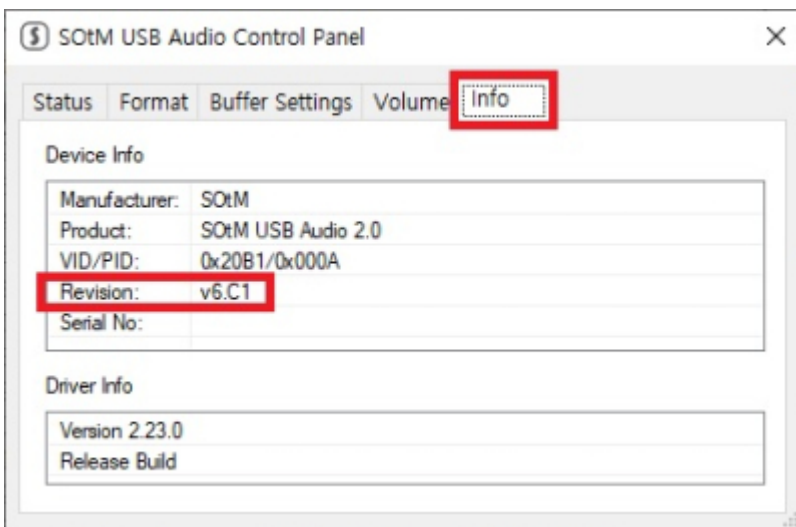

SotM USB Audio Firmware Upgrade

1. sDP-1000EX PC USB
2. Windows OS

sDP-1000EX
SotM USB Audio Firmware Upgrade

'Browse

'Start'

가 , SOTM USB Audio Control Panel sDP-1000EX

sDP-1000EX FW

- [sDP-1000Ex_V2.1_20190705.zip](#)
- [app_usb_aud_l1_2xoxs_v6.c2.bin](#)