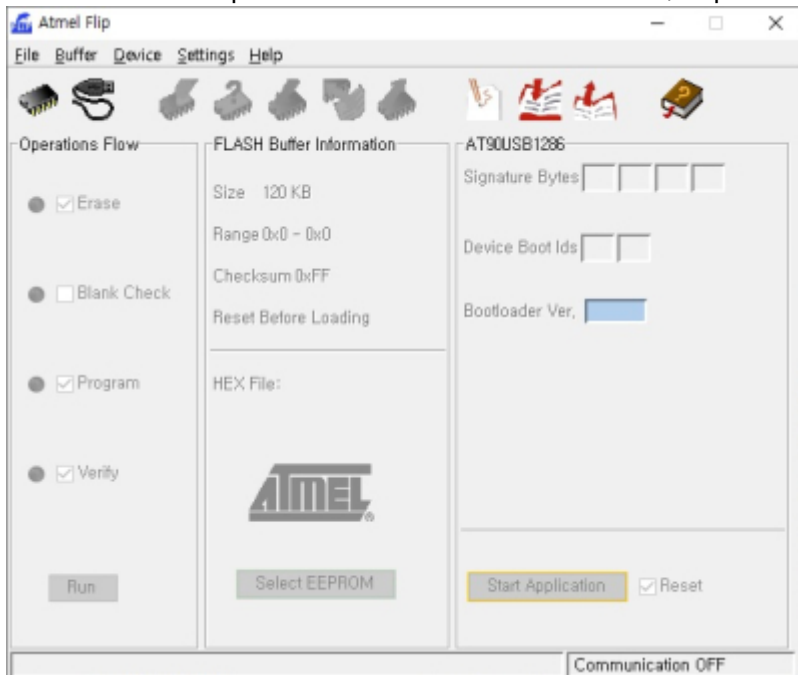

sDP-1000EX

sDP-1000EX PC USB
DFU

sDP-1000EX Audio USB

- OLED
- OLED

Flip

Flip , Flip

, AT90USB1286

USB Port Connection 'Open'