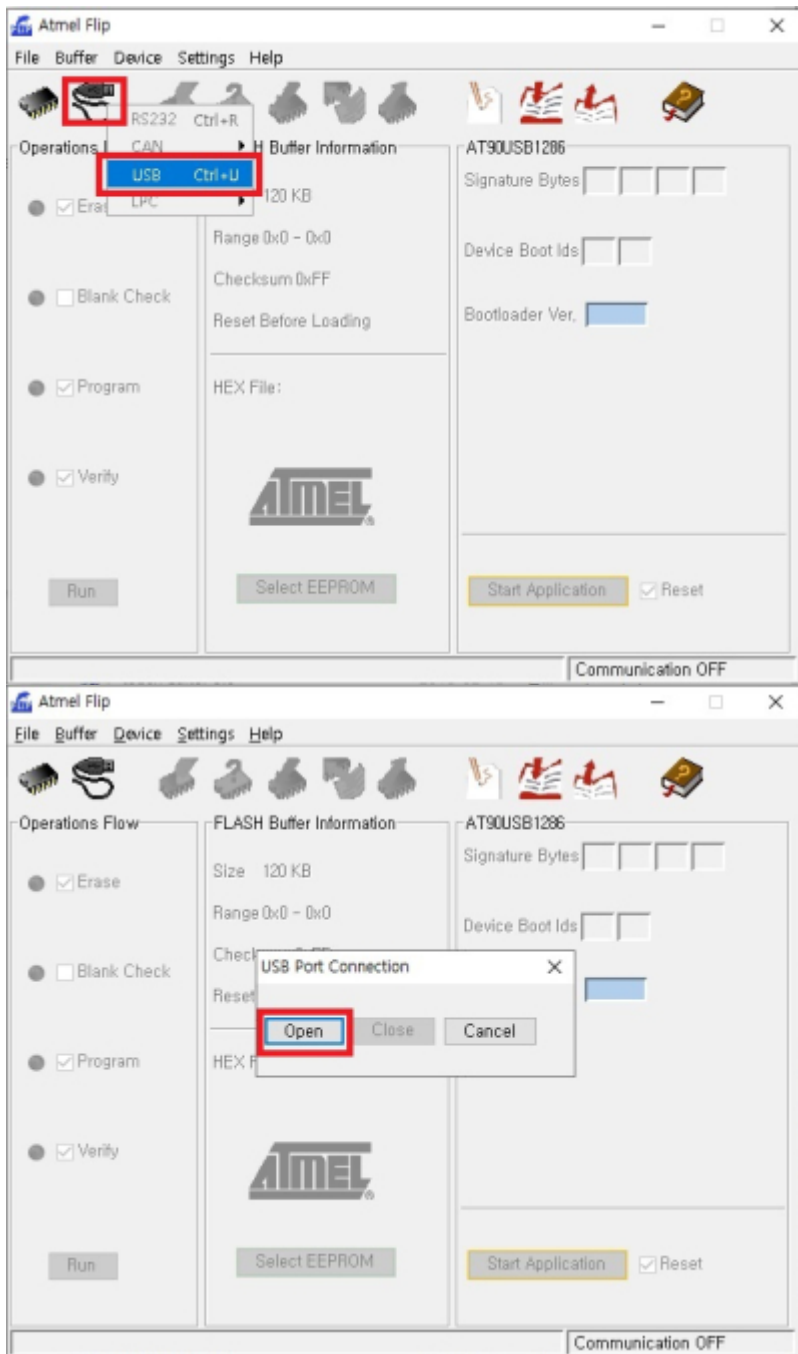

sDP-1000EX

sDP-1000EX PC USB
DFU

sDP-1000EX Audio USB

- OLED
- OLED

Flip

Flip , Flip

, AT90USB1286

USB Port Connection 'Open'