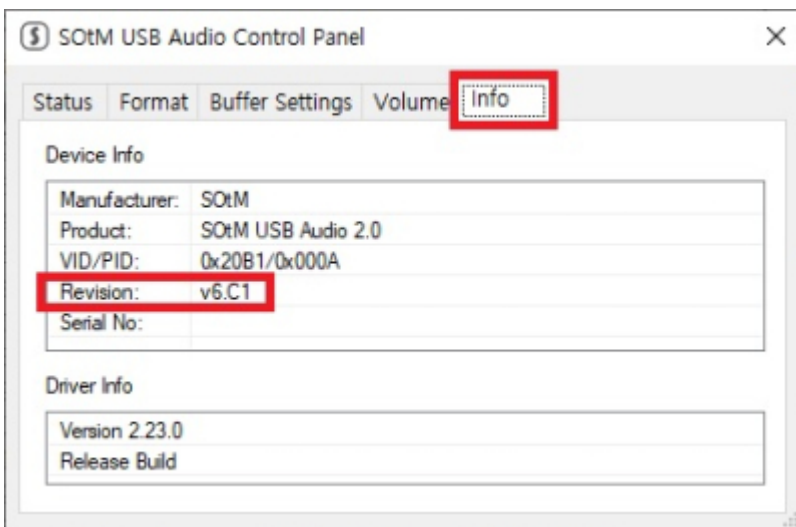

SOTM USB Audio Firmware Upgrade

1. sDP-1000EX PC USB sDP-1000EX
2. SOTM USB Audio Firmware Upgrade

'Browse'

'Start'

가 , SOTM USB Audio Control Panel sDP-1000EX

sDP-1000EX FW

- [sDP-1000Ex_V2.1_20190705.zip](#)
- [app_usb_aud_l1_2xoxs_v6.c2.bin](#)