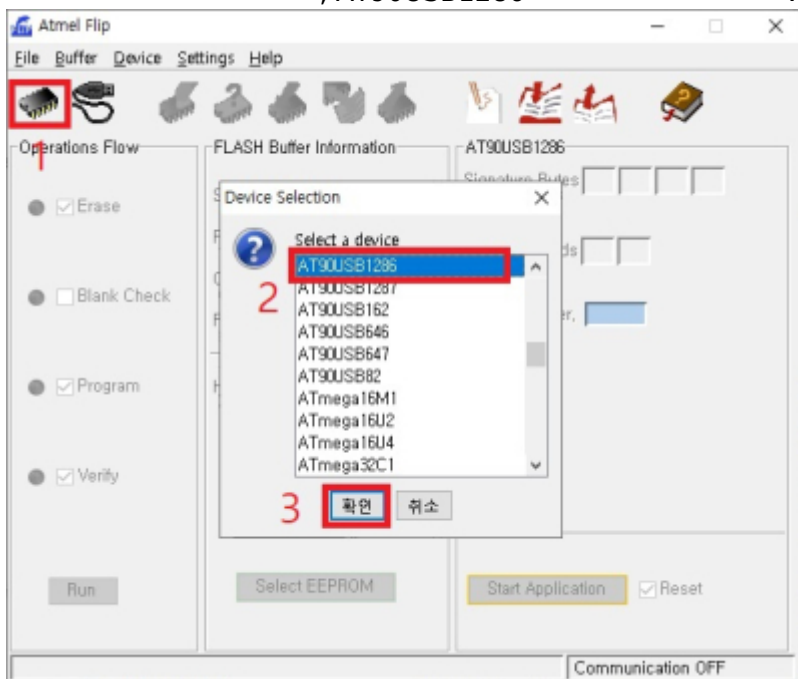

sDP-1000EX PC USB
DFU

sDP-1000EX Audio USB

- OLED
- OLED

Flip

Flip , Flip

, AT90USB1286

USB Port Connection 'Open'

'Load Hex File