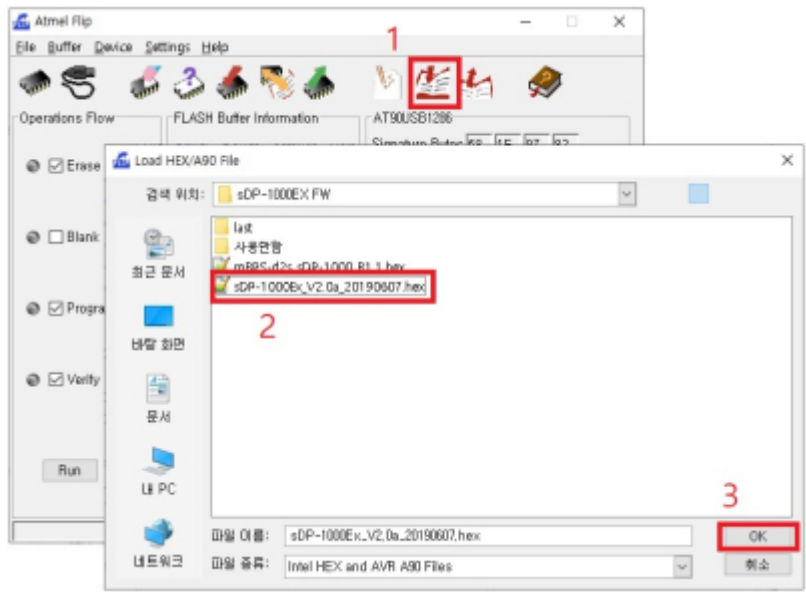

sDP-1000EX PC USB
DFU

sDP-1000EX Audio USB

- OLED
- OLED

Flip

Flip , Flip

, AT90USB1286

USB Port Connection 'Open'

'Load Hex File