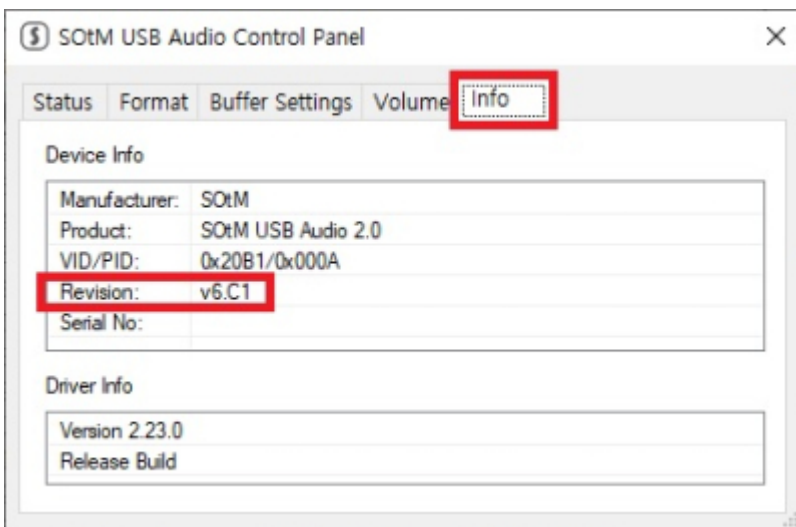

1. sDP-1000EX PC USB sDP-1000EX
2. SOTM USB Audio Firmware Upgrade

'Browse

'Start'

가 , SOTM USB Audio Control Panel sDP-1000EX

sDP-1000EX FW

- [sDP-1000Ex_V2.1_20190705.zip](#)
- [app_usb_aud_l1_2xoxs_v6.c2.bin](#)