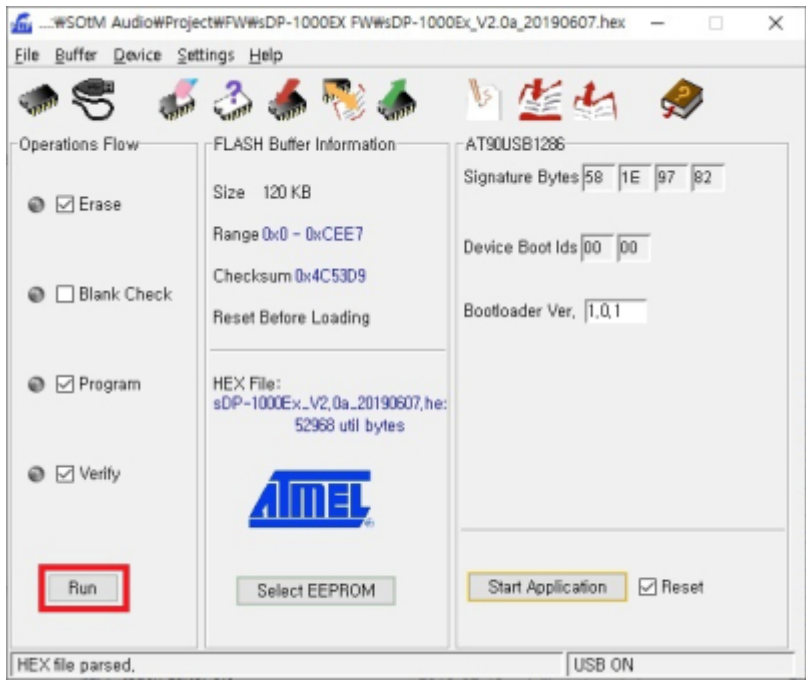

'Run'

1. 가 , sDP-1000EX Audio USB
2. Audio
3. Audio , OLED가
   - , OLED ,