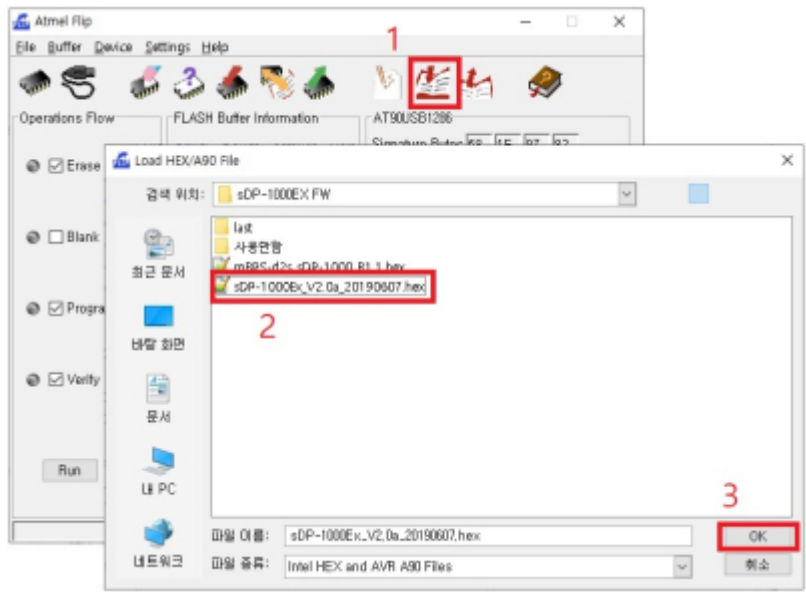

'Run'

1. 가 , sDP-1000EX Audio USB
2. Audio
3. Audio , OLED가
   - , OLED ,