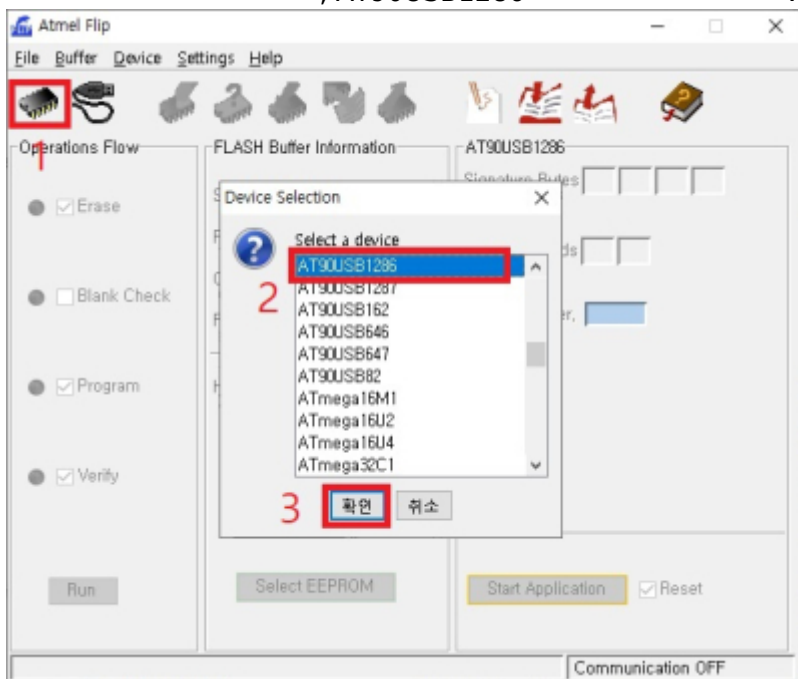

sDP-1000EX PC USB
DFU

sDP-1000EX Audio USB

- OLED
- OLED

Flip

Flip

, Flip

, AT90USB1286

USB Port Connection 'Open'