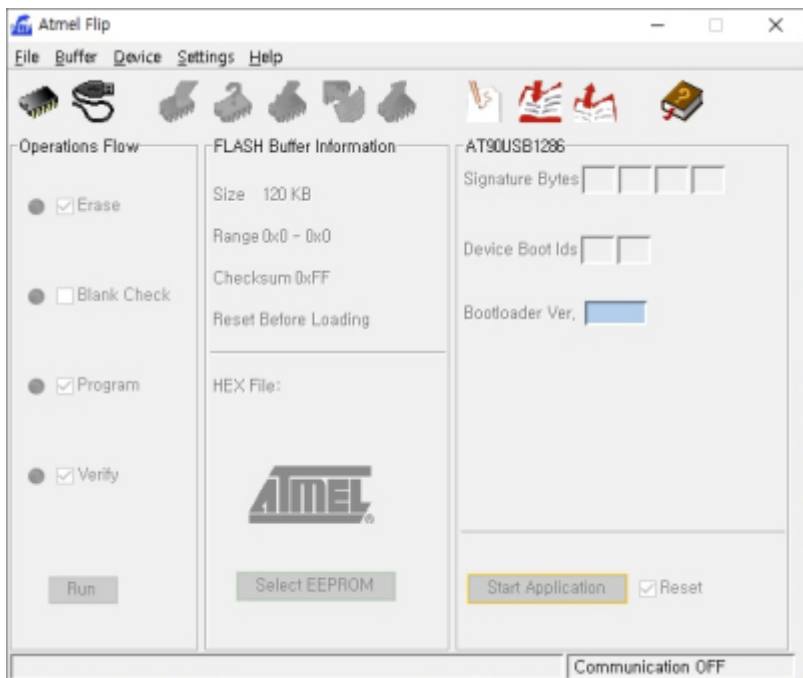

sDP-1000EX PC USB
DFU

sDP-1000EX Audio USB

- OLED
- OLED

Flip

Flip , Flip

, AT90USB1286

USB Port Connection 'Open'

'Load Hex File