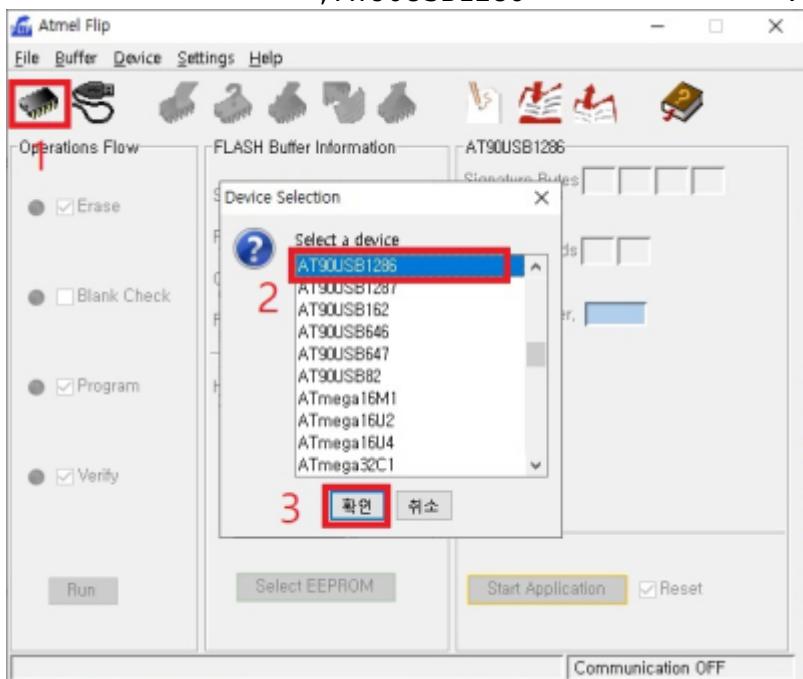

sDP-1000EX PC USB
DFU

sDP-1000EX Audio USB

- OLED
- OLED

Flip

Flip , Flip

, AT90USB1286

USB Port Connection 'Open'

'Load Hex File