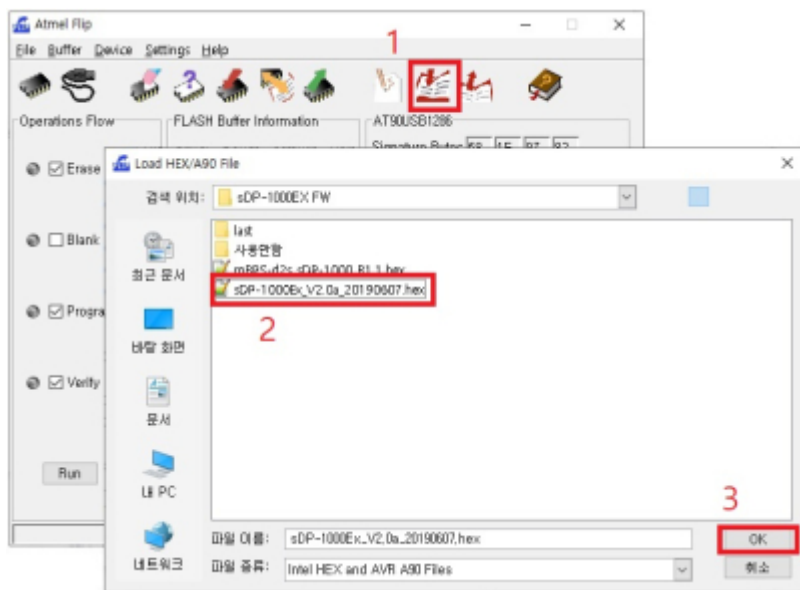

sDP-1000EX PC USB
DFU

sDP-1000EX Audio USB

- OLED
- OLED

Flip

Flip , Flip

, AT90USB1286

USB Port Connection 'Open'

'Load Hex File