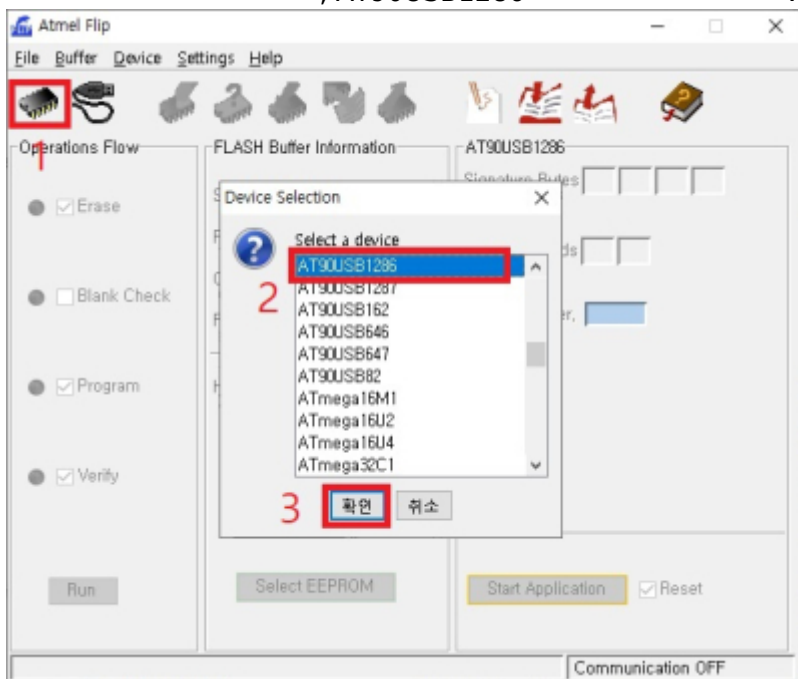

sDP-1000EX PC USB
DFU

sDP-1000EX Audio USB

- OLED
- OLED

Flip

Flip

Flip

, AT90USB1286

USB Port Connection 'Open'