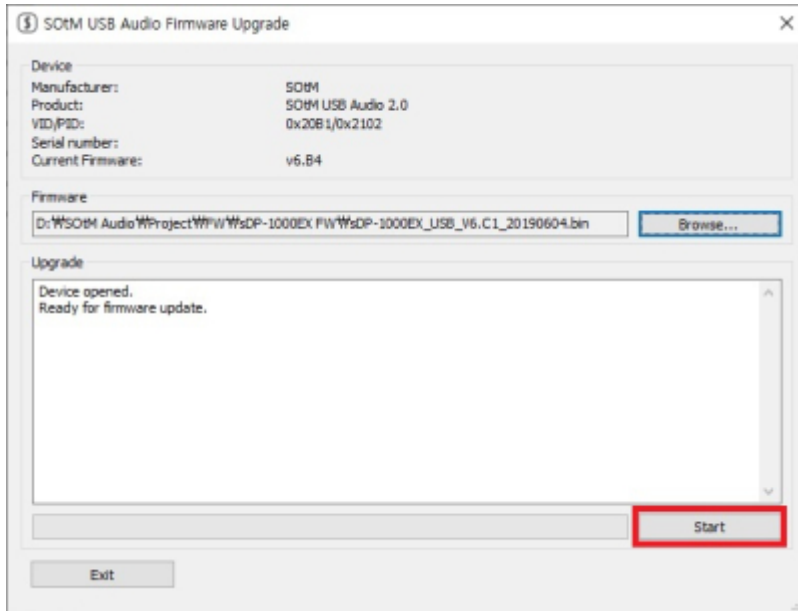

SotM USB Audio Firmware Upgrade

1. sDP-1000EX PC USB sDP-1000EX
2. SotM USB Audio Firmware Upgrade

'Browse

'Start'

가 , SOTM USB Audio Control Panel sDP-1000EX

sDP-1000EX FW

- [sDP-1000Ex_V2.0a_20190607.hex](#)
- [sDP-1000EX_USB_V6.C1_20190604.bin](#)