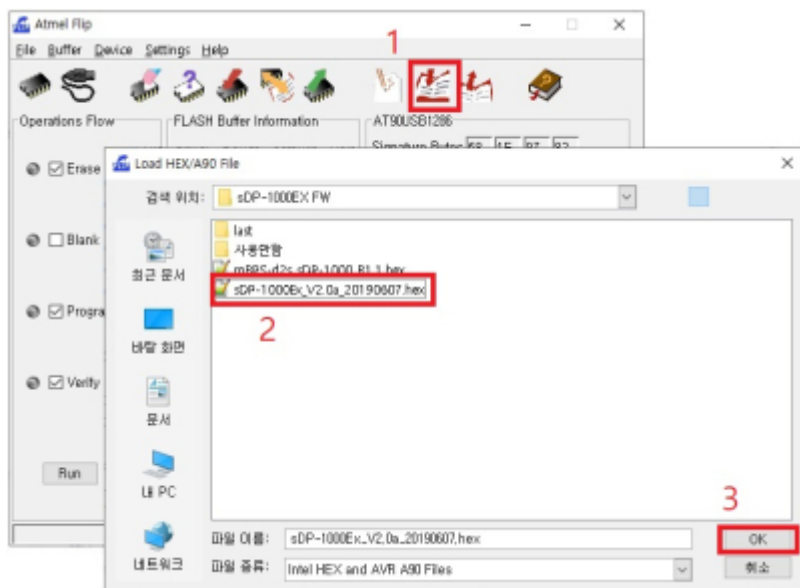

'Run'

1. 가 , sDP-1000EX Audio USB
2. Audio
3. Audio , OLED가
   - , OLED ,