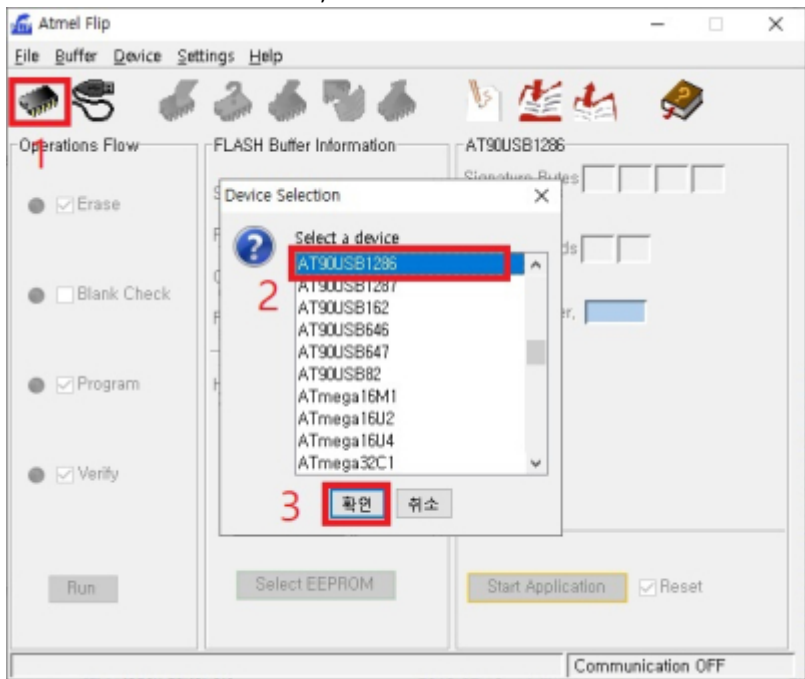

sDP-1000EX PC USB
DFU

sDP-1000EX Audio USB

- OLED
- OLED

Flip

Flip

Flip

, AT90USB1286

USB Port Connection 'Open'