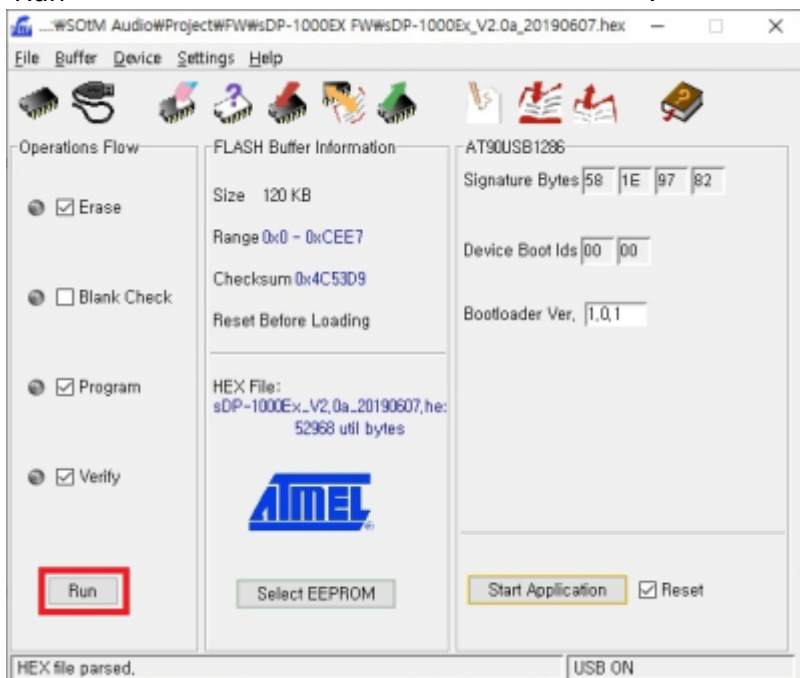

'Run'

1. 가 , sDP-1000EX Audio USB
2. Audio
3. Audio , OLED가
   - , OLED ,