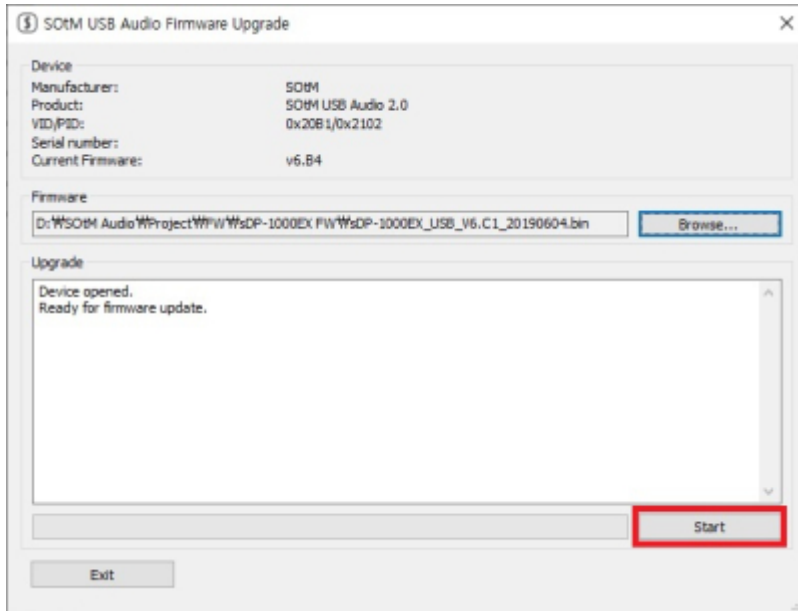

SotM USB Audio Firmware Upgrade

1. sDP-1000EX PC USB sDP-1000EX
2. SotM USB Audio Firmware Upgrade

'Browse'

'Start'

가 , SOTM USB Audio Control Panel sDP-1000EX

sDP-1000EX FW

- [sDP-1000Ex_V2.0a_20190607.hex](#)
- [sDP-1000EX_USB_V6.C1_20190604.bin](#)