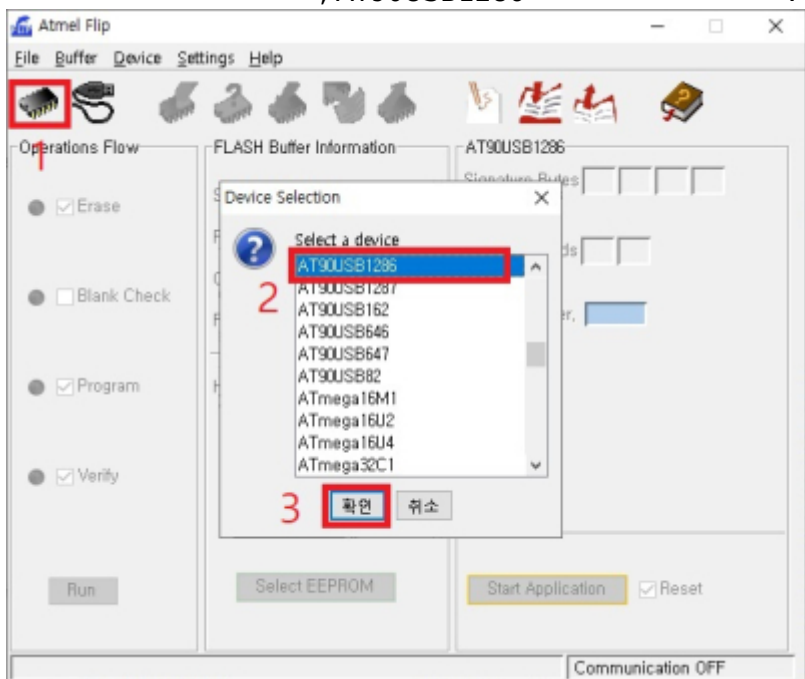

### Flip

Flip

Flip

, AT90USB1286

USB Port Connection

'Open'

'Load Hex File

'Run'