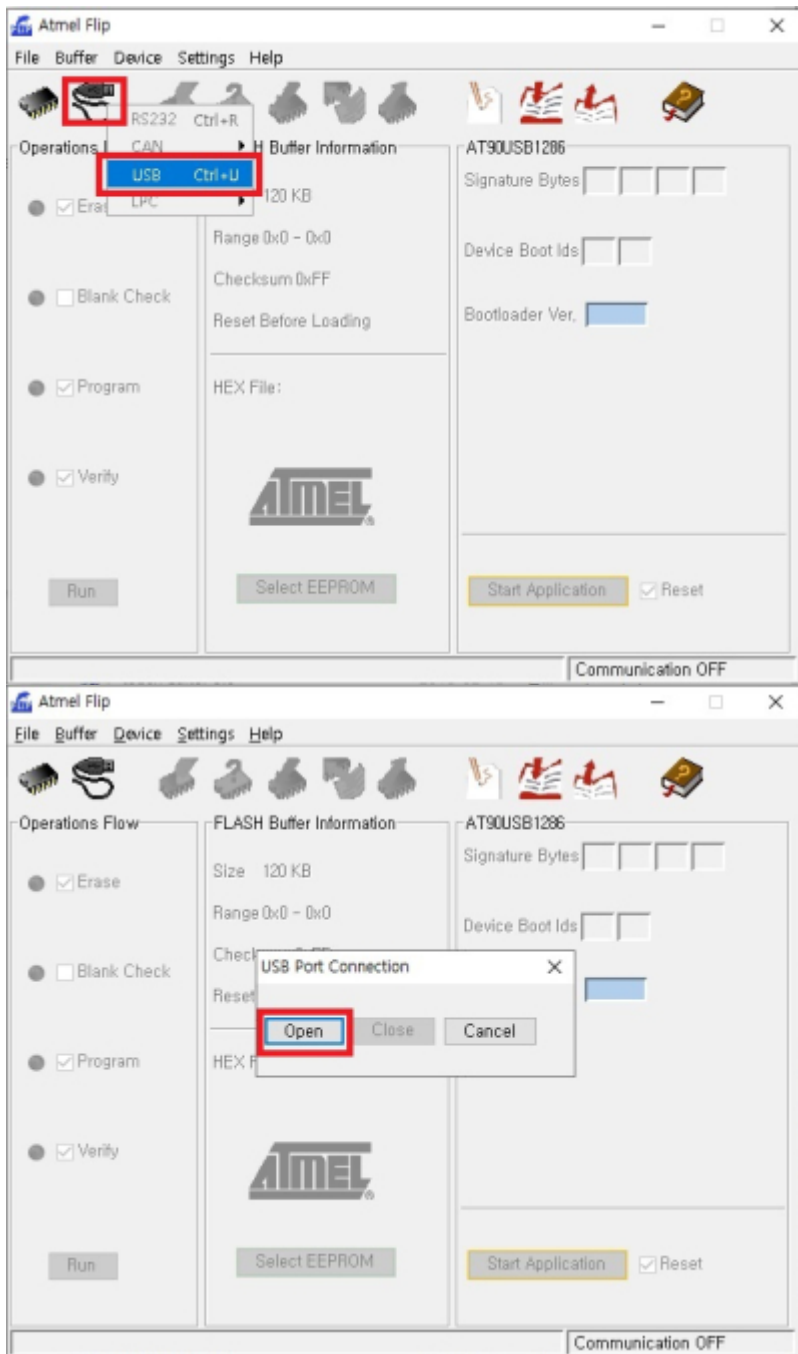

### Flip

Flip

Flip

, AT90USB1286

USB Port Connection

'Open'

'Load Hex File

'Run'