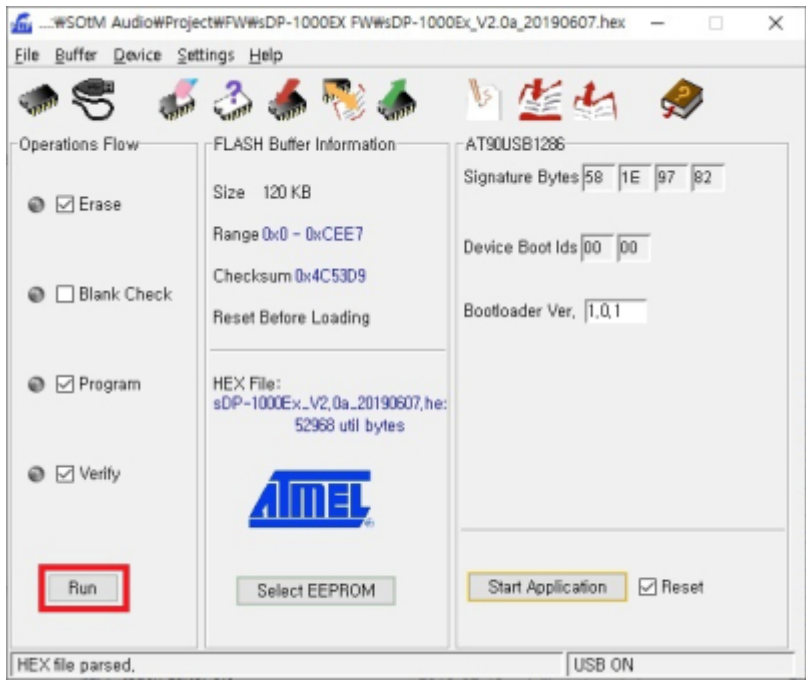

### Flip

Flip

Flip

, AT90USB1286

USB Port Connection

'Open'

'Load Hex File

'Run'