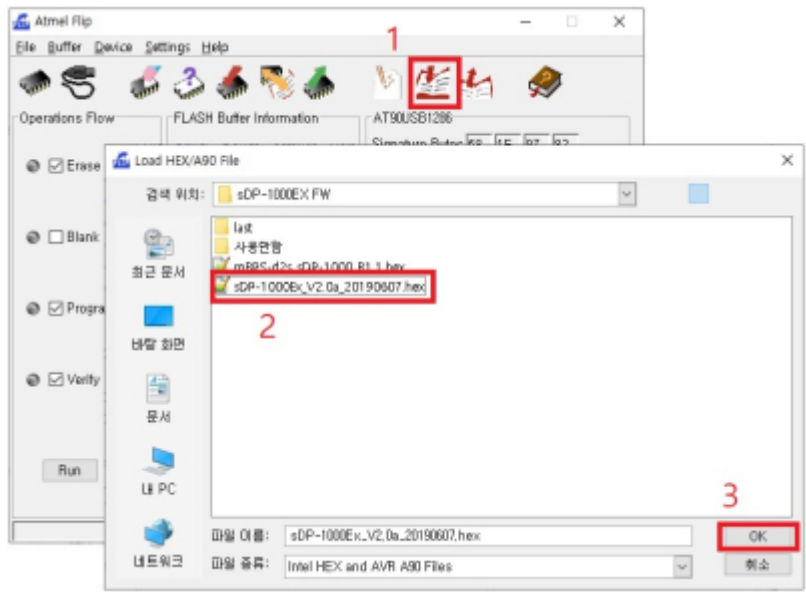

### Flip

Flip

Flip

, AT90USB1286

USB Port Connection

'Open'

'Load Hex File

'Run'