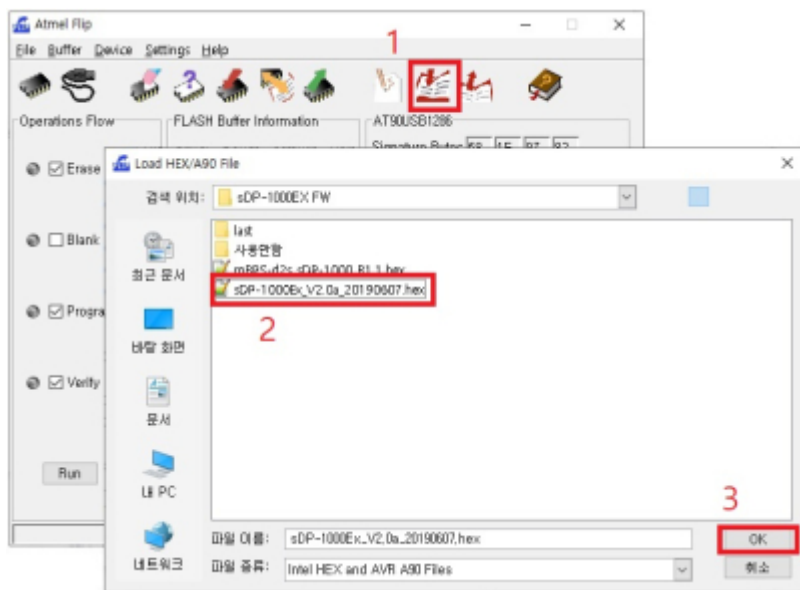

'Run'

1. 가 , sDP-1000EX Audio USB
2. Audio
3. Audio , OLED가
   - , OLED ,