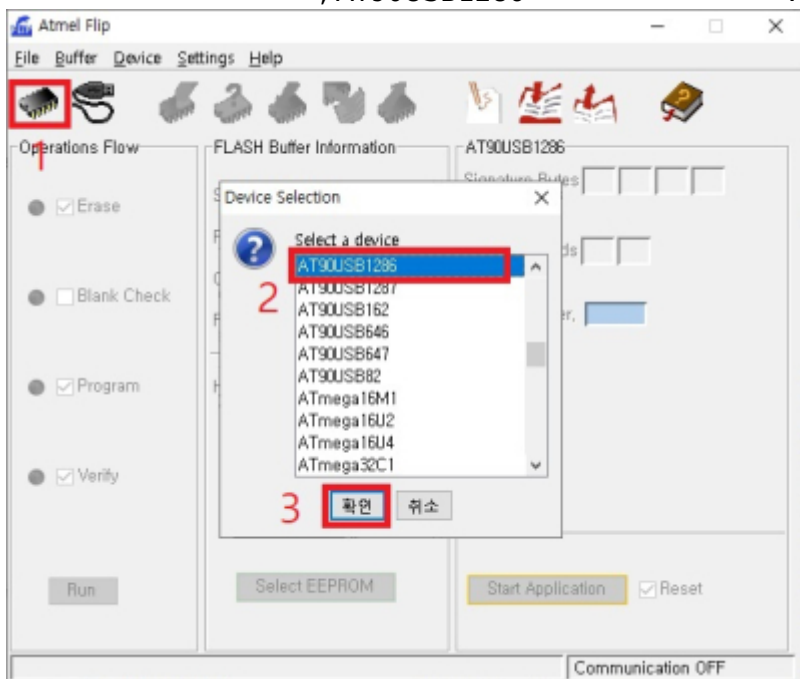

sDP-1000EX PC USB
DFU

sDP-1000EX Audio USB

- OLED
- OLED

Flip

Flip

Flip

, AT90USB1286

USB Port Connection 'Open'