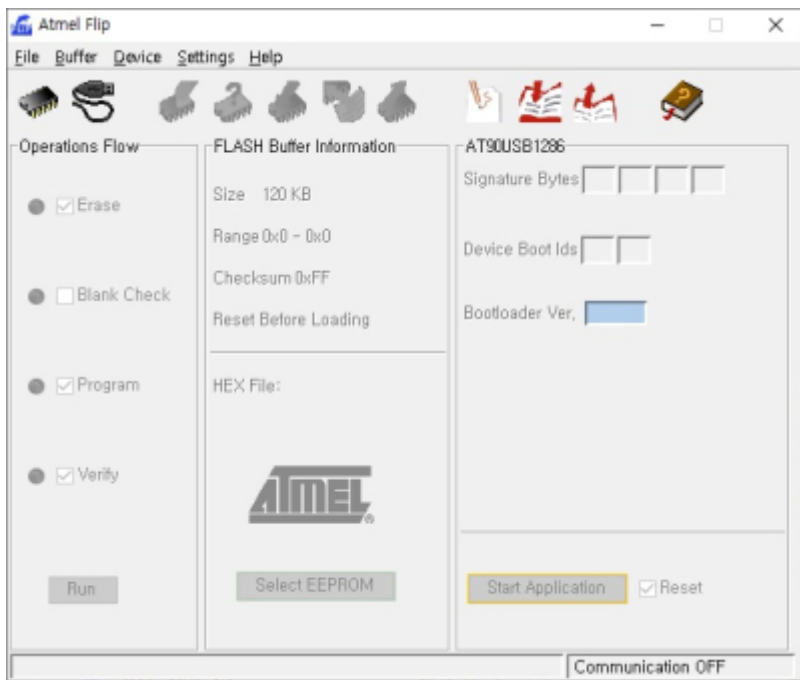

- sDP-1000EX Main USB
- 2가

가

sDP-1000EX Main

- sDP-1000EX Main

[sDP-1000Ex_V2.0a_20190607.hex](#)

- Flip

[Flip 3.4.7 software](#)

sDP-1000EX

sDP-1000EX PC USB
DFU

sDP-1000EX Audio USB

- OLED
- OLED

Flip

Flip

Flip

, AT90USB1286

USB Port Connection 'Open'